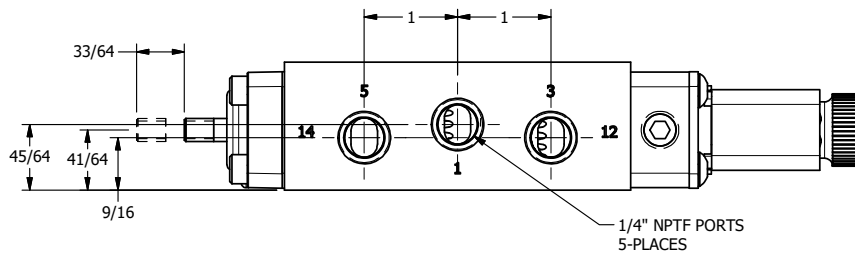

4 3 2 1

4 3 2

TITLE: 1/4" SIDE PORT, SNGL SOL, 2 POS,
SPRING RTRN, BRASS & STAINLESS,
DUST EXCLDR, THREADED INDCTR PIN

DRAWING NO.:
DIM_ZESO2LK

THE INFORMATION CONTAINED WITHIN THIS DOCUMENT IS PROPRIETARY TO AAA PRODUCTS AND MAY NOT BE DISCLOSED WITHOUT PRIOR WRITTEN CONSENT