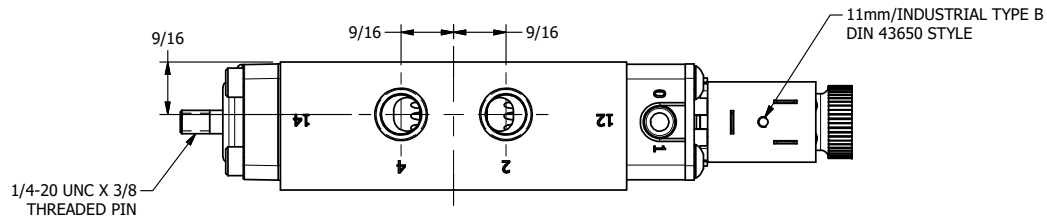

4 3 2 1

4 3 2

TITLE: 1/4" SIDE PORT, SNGL SOL, 2 POS,
SPRING RTRN, BRASS & STAINLESS,
DUST EXCLDR, THREADED INDCTR PIN

DRAWING NO.:
DIM_ZESO2LK

THE INFORMATION CONTAINED WITHIN THIS DOCUMENT IS PROPRIETARY TO AAA PRODUCTS AND MAY NOT BE DISCLOSED WITHOUT PRIOR WRITTEN CONSENT