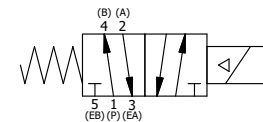

4 3 2 1

4 3 2

TITLE: 1/4" SIDE PORT, SNGL SOL, 2 POS,
SPRING RTRN, BRASS & STAINLESS,
DUST EXCLDR, THREADED INDCTR PIN

DRAWING NO.:
DIM_ZESO2LK

THE INFORMATION CONTAINED WITHIN THIS DOCUMENT IS PROPRIETARY TO AAA PRODUCTS AND MAY NOT BE DISCLOSED WITHOUT PRIOR WRITTEN CONSENT