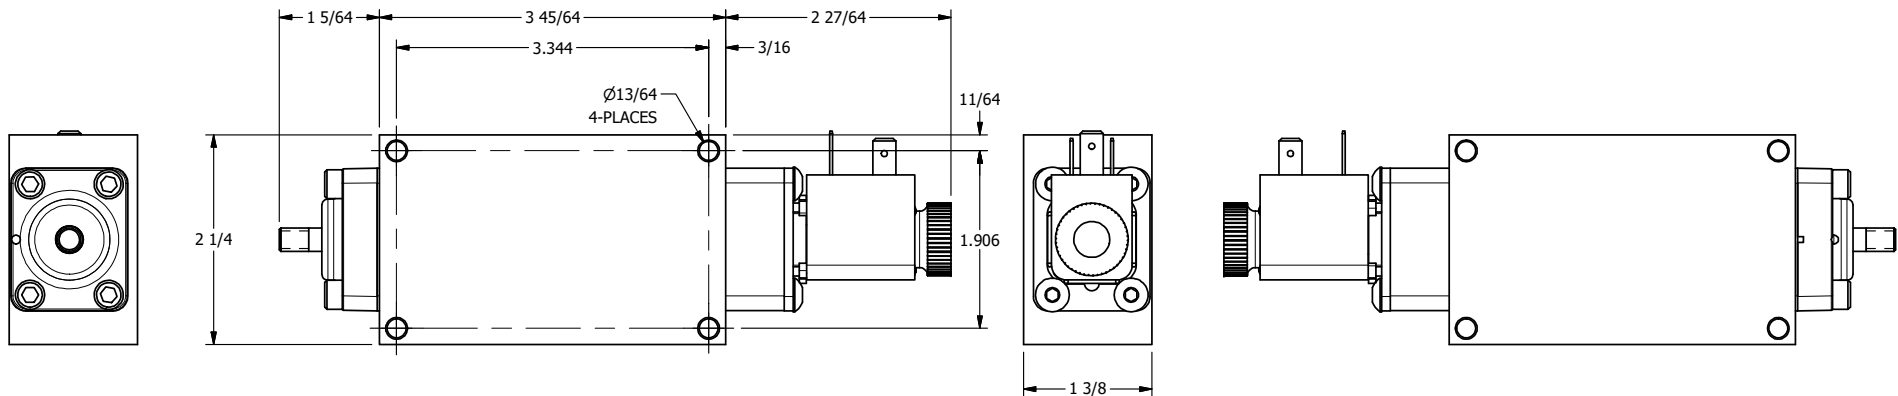

4 3 2 1

4 3 2

TITLE: 1/4" SIDE PORT, SNGL SOL, 2 POS,
SPRING RTRN, BRASS & STAINLESS,
DUST EXCLDR, THREADED INDCTR PIN

DRAWING NO.:
DIM_ZESO2LK

THE INFORMATION CONTAINED WITHIN THIS DOCUMENT IS PROPRIETARY TO AAA PRODUCTS AND MAY NOT BE DISCLOSED WITHOUT PRIOR WRITTEN CONSENT