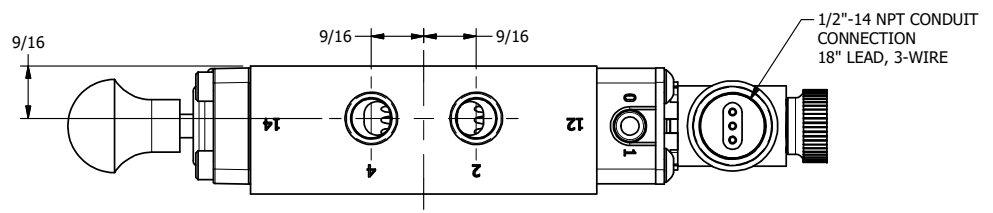

4 3 2 1

B

B

A

A

A

A

**AAA**  
PRODUCTS  
INTERNATIONAL

**AAA PRODUCTS  
INTERNATIONAL**  
7114 Harry Hines Blvd  
Dallas, TX 75235

TITLE: 1/4" SIDE PORT, SNGL SOL, 2 POS,  
SPR RTRN, MOLD-OVER, BR/SS,  
EXCLDR, SPOOL OVRD

DRAWING NO.:  
DIM\_ZESO2JLOS

THE INFORMATION CONTAINED WITHIN THIS DOCUMENT IS PROPRIETARY TO AAA PRODUCTS AND MAY NOT BE DISCLOSED WITHOUT PRIOR WRITTEN CONSENT