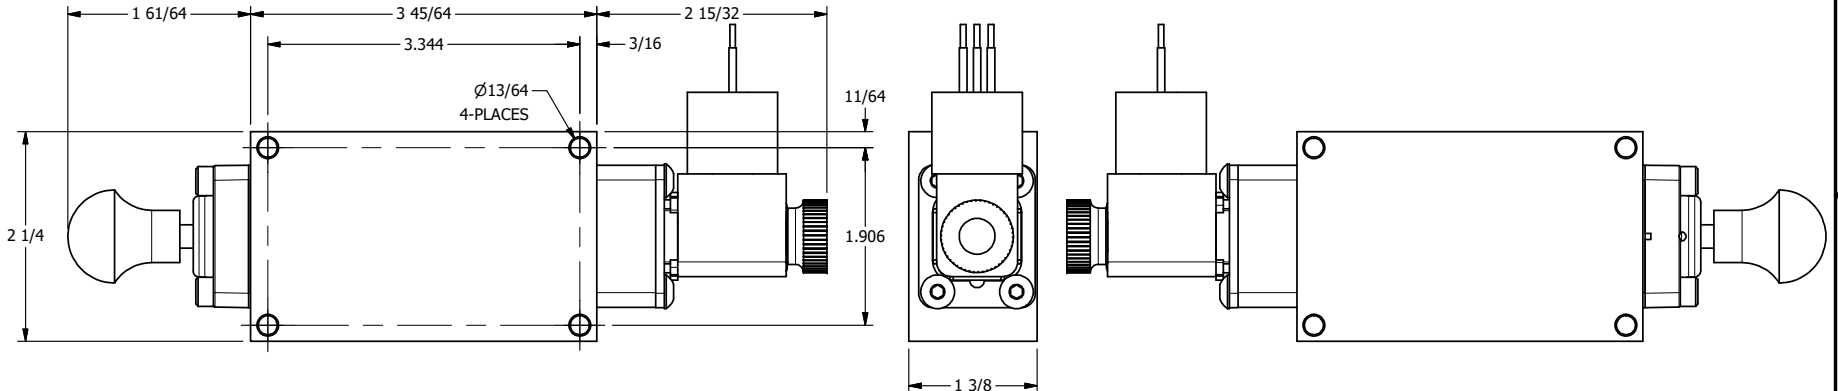

4 3 2 1

B

B

A

A

A

A

**AAA**  
PRODUCTS  
INTERNATIONAL

**AAA PRODUCTS  
INTERNATIONAL**  
7114 Harry Hines Blvd  
Dallas, TX 75235

TITLE: 1/4" SIDE PORT, SNGL SOL, 2 POS,  
SPR RTRN, MOLD-OVER, BR/SS,  
EXCLDR, SPOOL OVRD

DRAWING NO.:  
DIM\_ZESO2JLOS

THE INFORMATION CONTAINED WITHIN THIS DOCUMENT IS PROPRIETARY TO AAA PRODUCTS AND MAY NOT BE DISCLOSED WITHOUT PRIOR WRITTEN CONSENT