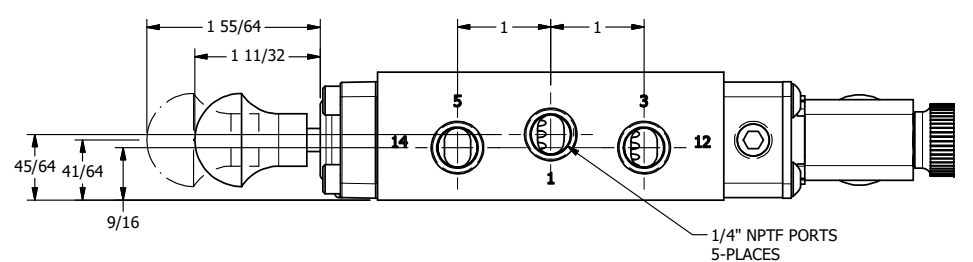

4 3 2 1

B

B

A

A

A

A

**AAA**  
PRODUCTS  
INTERNATIONAL

**AAA PRODUCTS  
INTERNATIONAL**  
7114 Harry Hines Blvd  
Dallas, TX 75235

TITLE: 1/4" SIDE PORT, SNGL SOL, 2 POS,  
SPR RTRN, MOLD-OVER, BR/SS,  
EXCLDR, SPOOL OVRD

DRAWING NO.:  
DIM\_ZESO2JLOS

THE INFORMATION CONTAINED WITHIN THIS DOCUMENT IS PROPRIETARY TO AAA PRODUCTS AND MAY NOT BE DISCLOSED WITHOUT PRIOR WRITTEN CONSENT