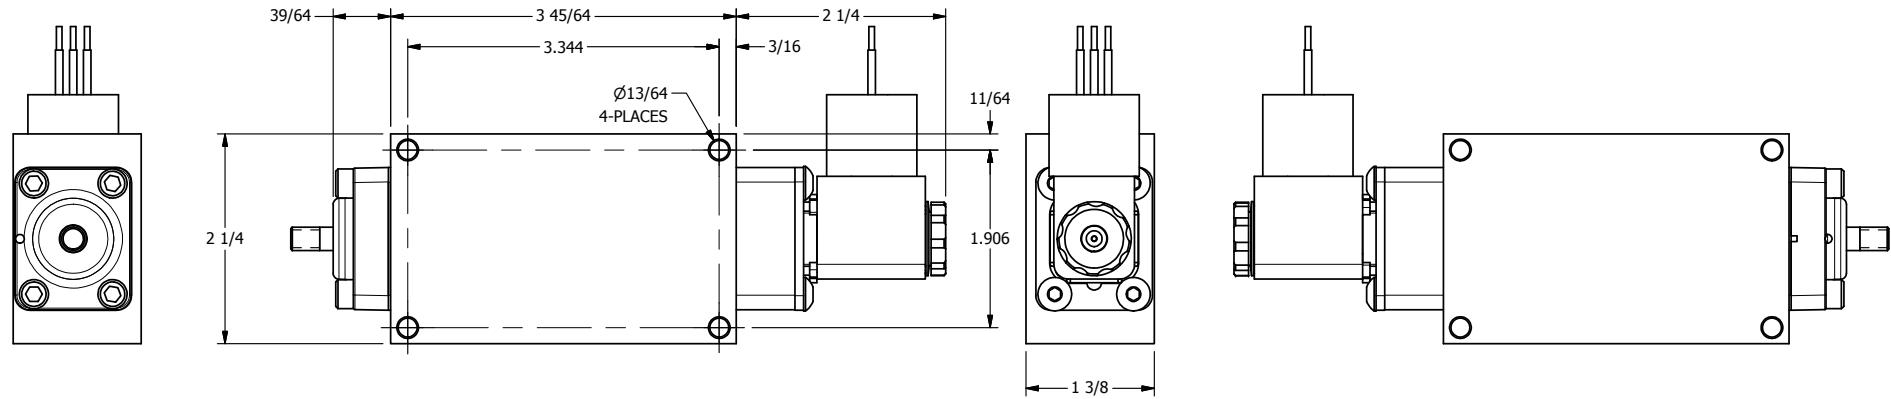

4

3

2

1

**AAA**  
PRODUCTS  
INTERNATIONAL

**AAA PRODUCTS  
INTERNATIONAL**  
7114 Harry Hines Blvd  
Dallas, TX 75235

TITLE: 1/4" SIDE PORT, SNGL SOL, 2 POS,  
SPR RTRN, BRASS & SS, MOLD-OVER,  
THREADED INDICATOR PIN

DRAWING NO.:  
DIM\_ZESO2JK

THE INFORMATION CONTAINED WITHIN THIS DOCUMENT IS PROPRIETARY TO AAA PRODUCTS AND MAY NOT BE DISCLOSED WITHOUT PRIOR WRITTEN CONSENT

4

3

2

1