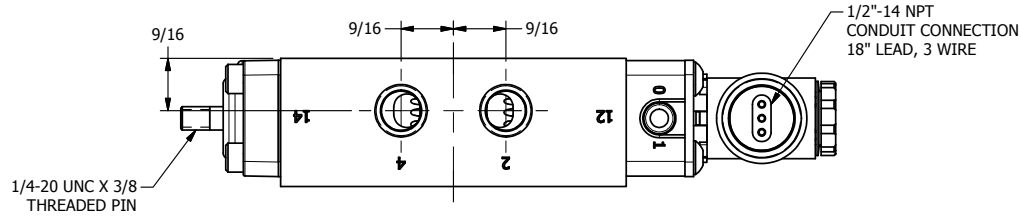

4

3

2

1

**AAA**  
PRODUCTS  
INTERNATIONAL

**AAA PRODUCTS  
INTERNATIONAL**  
7114 Harry Hines Blvd  
Dallas, TX 75235

TITLE: 1/4" SIDE PORT, SNGL SOL, 2 POS,  
SPR RTRN, BRASS & SS, MOLD-OVER,  
THREADED INDICATOR PIN

DRAWING NO.:  
DIM\_ZESO2JK

THE INFORMATION CONTAINED WITHIN THIS DOCUMENT IS PROPRIETARY TO AAA PRODUCTS AND MAY NOT BE DISCLOSED WITHOUT PRIOR WRITTEN CONSENT

4

3

2

1