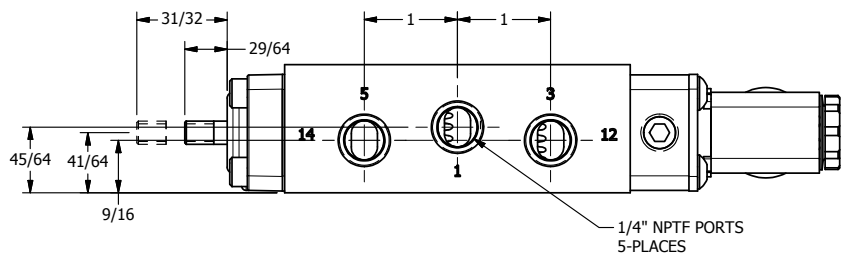

4

3

2

1

**AAA**  
PRODUCTS  
INTERNATIONAL

**AAA PRODUCTS  
INTERNATIONAL**  
7114 Harry Hines Blvd  
Dallas, TX 75235

TITLE: 1/4" SIDE PORT, SNGL SOL, 2 POS,  
SPR RTRN, BRASS & SS, MOLD-OVER,  
THREADED INDICATOR PIN