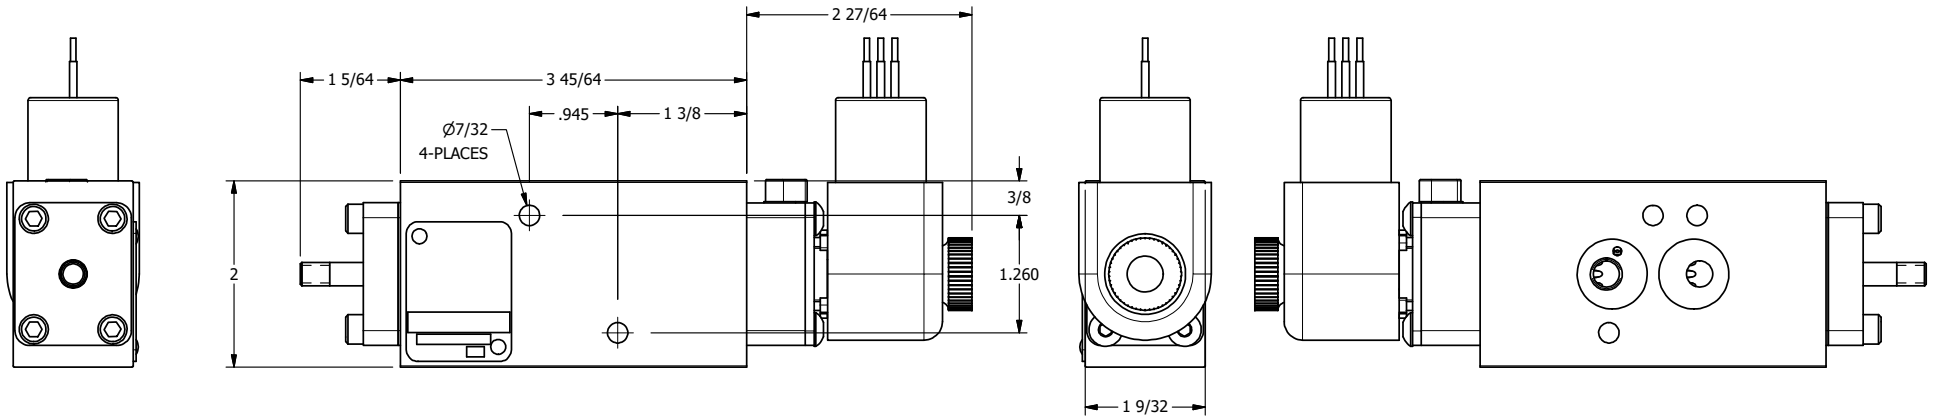

4

3

2

1

1/4-20 UNC X 3/8  
THREADED PIN

1/2"-14 NPT  
CONDUIT CONNECTION  
18" LEADS, 3 WIRE

**AAA**  
PRODUCTS  
INTERNATIONAL

**AAA PRODUCTS  
INTERNATIONAL**  
7114 Harry Hines Blvd  
Dallas, TX 75235

TITLE: 1/4" NAMUR, SNGL SOL, 2 POS,  
SPR RTRN, EXPL PROOF,  
LCKNG OVRD, EXCLDR, THD PIN

DRAWING NO.:  
DIM\_NS02XOLK

THE INFORMATION CONTAINED WITHIN THIS DOCUMENT IS PROPRIETARY TO AAA PRODUCTS AND MAY NOT BE DISCLOSED WITHOUT PRIOR WRITTEN CONSENT