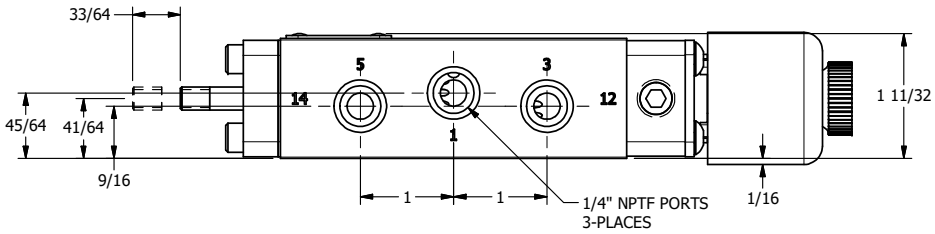

4

3

2

1

1/4-20 UNC X 3/8  
THREADED PIN

1/2"-14 NPT  
CONDUIT CONNECTION  
18" LEADS, 3 WIRE

**AAA**  
PRODUCTS  
INTERNATIONAL

**AAA PRODUCTS  
INTERNATIONAL**  
7114 Harry Hines Blvd  
Dallas, TX 75235

TITLE: 1/4" NAMUR, SNGL SOL, 2 POS,  
SPR RTRN, EXPL PROOF,  
LCKNG OVRD, EXCLDR, THD PIN

DRAWING NO.:  
DIM\_NS02XOLK

THE INFORMATION CONTAINED WITHIN THIS DOCUMENT IS PROPRIETARY TO AAA PRODUCTS AND MAY NOT BE DISCLOSED WITHOUT PRIOR WRITTEN CONSENT