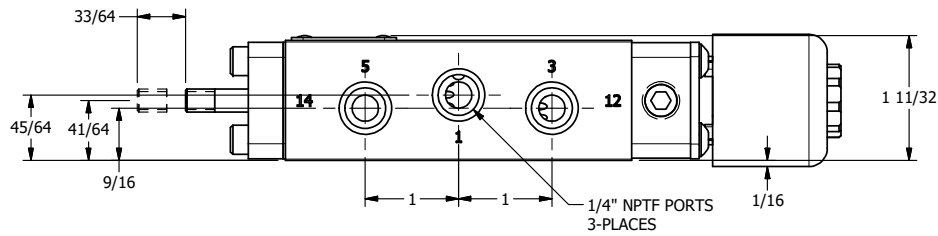

4

3

2

1

1/4-20 UNC X 3/8
THREADED PIN

1/2"-14 NPT
CONDUIT CONNECTION
18" LEADS, 3 WIRE

AAA
PRODUCTS
INTERNATIONAL

**AAA PRODUCTS
INTERNATIONAL**
7114 Harry Hines Blvd
Dallas, TX 75235

TITLE: 1/4" NAMUR, SNGL SOL, 2 POS,
SPRING RTRN, EXPL PROOF,
LCKNG OVRD, THREADED INDCTR PIN

DRAWING NO.:
DIM_NS02XOK

THE INFORMATION CONTAINED WITHIN THIS DOCUMENT IS PROPRIETARY TO AAA PRODUCTS AND MAY NOT BE DISCLOSED WITHOUT PRIOR WRITTEN CONSENT