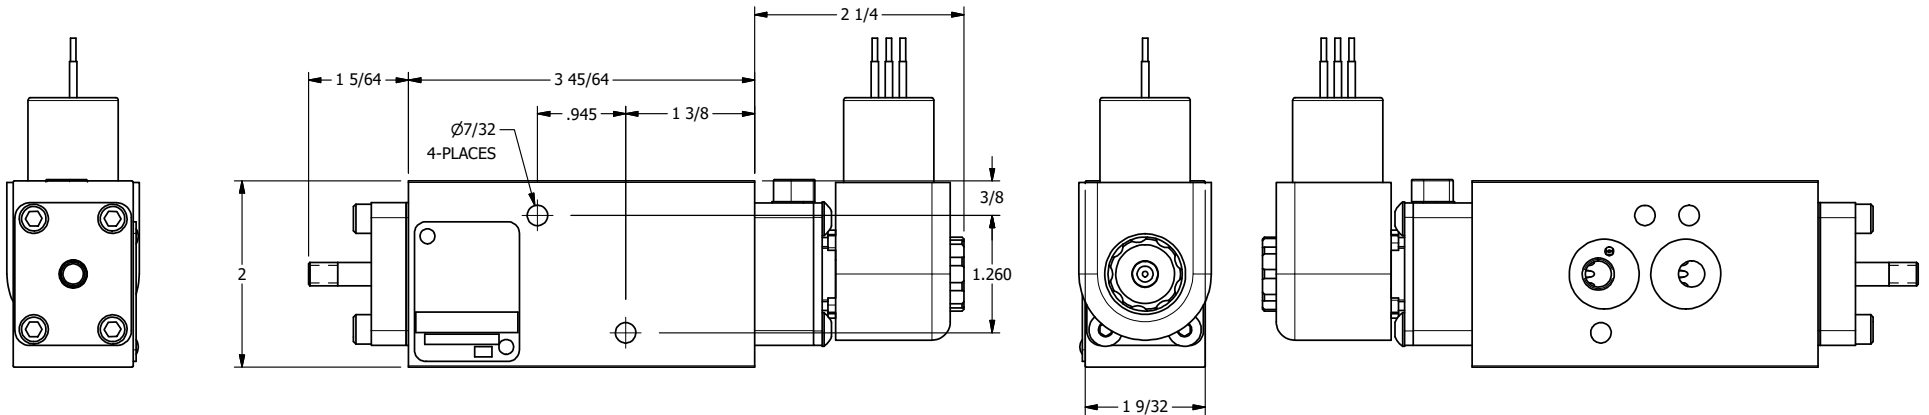

4

3

2

1

1/4-20 UNC X 3/8
THREADED PIN

1/2"-14 NPT
CONDUIT CONNECTION
18" LEADS, 3 WIRE

AAA
PRODUCTS
INTERNATIONAL

**AAA PRODUCTS
INTERNATIONAL**
7114 Harry Hines Blvd
Dallas, TX 75235

TITLE: 1/4" NAMUR, SNGL SOL, 2 POS,
SPRING RTRN, EXPL PROOF,
LCKNG OVRD, THREADED INDCTR PIN

DRAWING NO.:
DIM_NS02XOK

THE INFORMATION CONTAINED WITHIN THIS DOCUMENT IS PROPRIETARY TO AAA PRODUCTS AND MAY NOT BE DISCLOSED WITHOUT PRIOR WRITTEN CONSENT