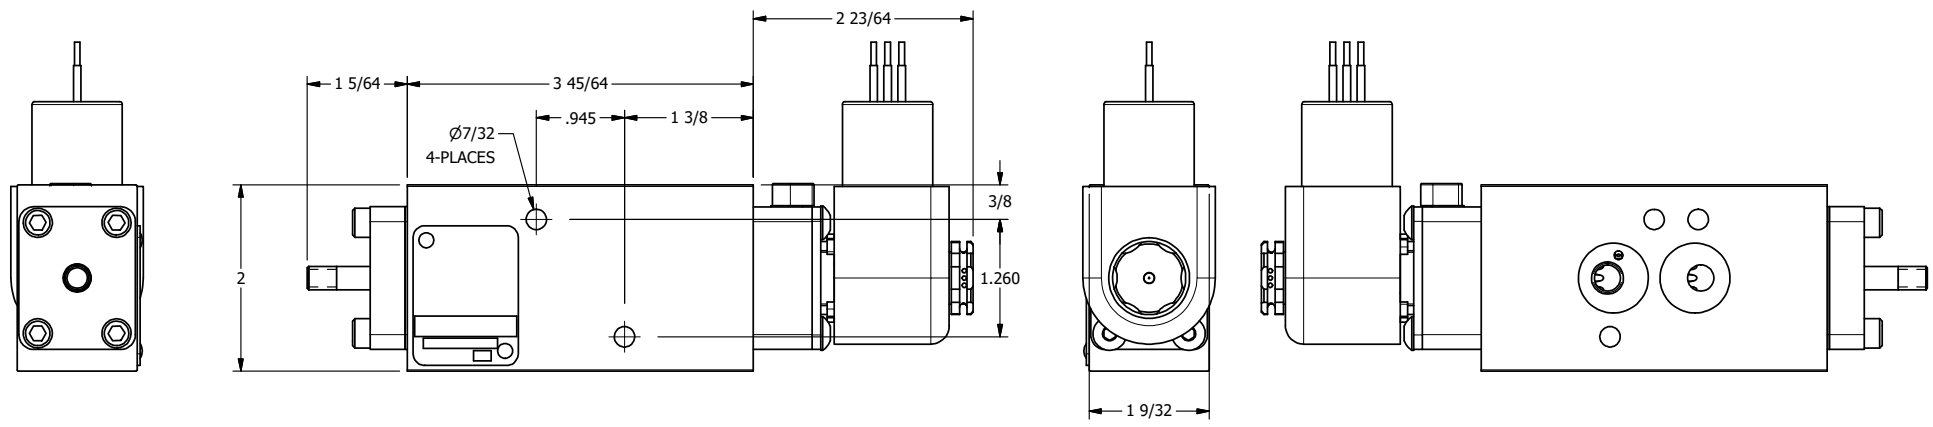

4 3 2 1

1/4-20 UNC X 3/8  
THREADED PIN

1/2"-14 NPT  
CONDUIT CONNECTION  
18" LEADS, 3 WIRE

4 3 2 1

**AAA**  
PRODUCTS  
INTERNATIONAL

**AAA PRODUCTS  
INTERNATIONAL**  
7114 Harry Hines Blvd  
Dallas, TX 75235

TITLE: 1/4" NAMUR, SNGL SOL, 2 POS,  
SPR RTRN, EXPL PROOF,  
LCKNG OVRD, THD PIN, SIDE VENT

DRAWING NO.:  
DIM\_NS02XOCK

THE INFORMATION CONTAINED WITHIN THIS DOCUMENT IS PROPRIETARY TO AAA PRODUCTS AND MAY NOT BE DISCLOSED WITHOUT PRIOR WRITTEN CONSENT