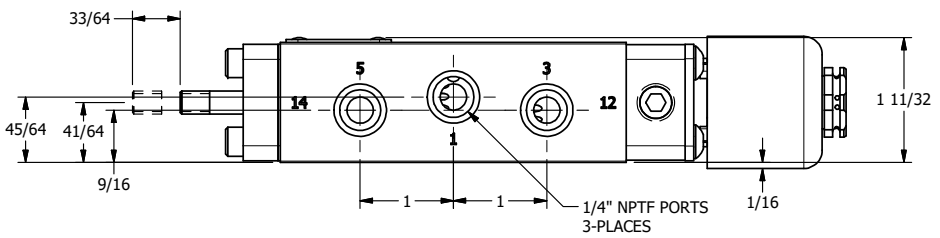

4 3 2 1

1/4-20 UNC X 3/8  
THREADED PIN

1/2"-14 NPT  
CONDUIT CONNECTION  
18" LEADS, 3 WIRE

4 3 2 1

**AAA**  
PRODUCTS  
INTERNATIONAL

**AAA PRODUCTS  
INTERNATIONAL**  
7114 Harry Hines Blvd  
Dallas, TX 75235

TITLE: 1/4" NAMUR, SNGL SOL, 2 POS,  
SPR RTRN, EXPL PROOF,  
LCKNG OVRD, THD PIN, SIDE VENT

DRAWING NO.:  
DIM\_NS02XOCK

THE INFORMATION CONTAINED WITHIN THIS DOCUMENT IS PROPRIETARY TO AAA PRODUCTS AND MAY NOT BE DISCLOSED WITHOUT PRIOR WRITTEN CONSENT