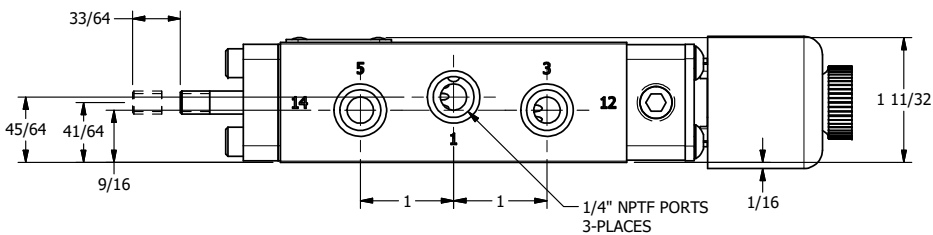

4

3

2

1

1/4-20 UNC X 3/8
THREADED PIN

1/2"-14 NPT
CONDUIT CONNECTION
18" LEADS, 3 WIRE

AAA
PRODUCTS
INTERNATIONAL

**AAA PRODUCTS
INTERNATIONAL**
7114 Harry Hines Blvd
Dallas, TX 75235

TITLE: 1/4" NAMUR, SNGL SOL, 2 POS,
SPR RTRN, EXPL PROOF,
INDCTR PIN, DUST EXCLDR

DRAWING NO.:
DIM_NS02XLK

THE INFORMATION CONTAINED WITHIN THIS DOCUMENT IS PROPRIETARY TO AAA PRODUCTS AND MAY NOT BE DISCLOSED WITHOUT PRIOR WRITTEN CONSENT