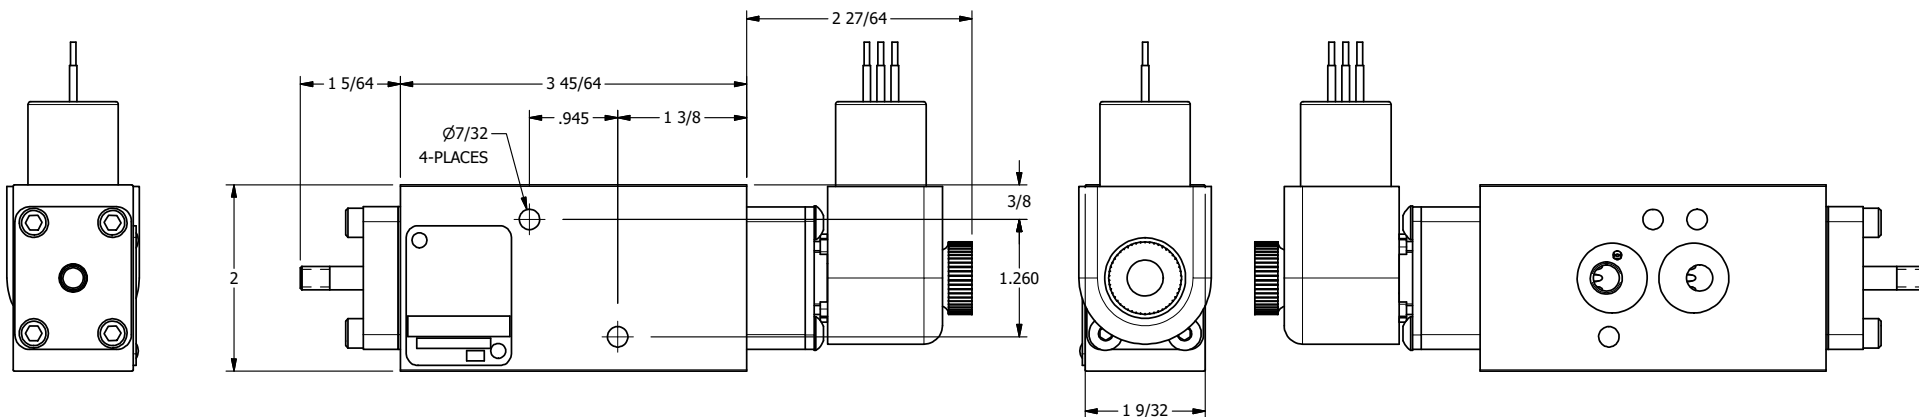

4

3

2

1

1/4-20 UNC X 3/8
THREADED PIN

1/2"-14 NPT
CONDUIT CONNECTION
18" LEADS, 3 WIRE

AAA
PRODUCTS
INTERNATIONAL

**AAA PRODUCTS
INTERNATIONAL**
7114 Harry Hines Blvd
Dallas, TX 75235

TITLE: 1/4" NAMUR, SNGL SOL, 2 POS,
SPR RTRN, EXPL PROOF,
INDCTR PIN, DUST EXCLDR

DRAWING NO.:
DIM_NS02XLK

THE INFORMATION CONTAINED WITHIN THIS DOCUMENT IS PROPRIETARY TO AAA PRODUCTS AND MAY NOT BE DISCLOSED WITHOUT PRIOR WRITTEN CONSENT