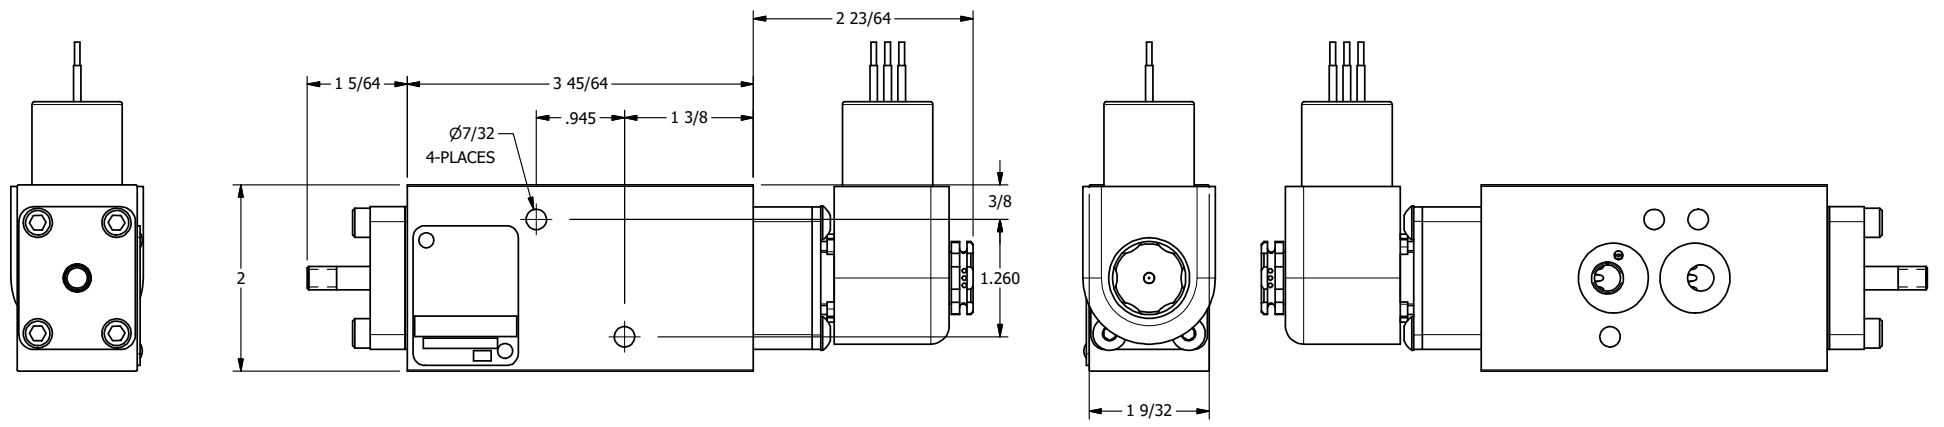

4

3

2

1

1/4-20 UNC X 3/8
THREADED PIN

1/2"-14 NPT
CONDUIT CONNECTION
18" LEADS, 3 WIRE

AAA
PRODUCTS
INTERNATIONAL

**AAA PRODUCTS
INTERNATIONAL**
7114 Harry Hines Blvd
Dallas, TX 75235

TITLE: 1/4" NAMUR, SNGL SOL, 2 POS,
SPR RTRN, EXPL PROOF,
THREADED INDICATOR PIN

DRAWING NO.:
DIM_NS02XCK

THE INFORMATION CONTAINED WITHIN THIS DOCUMENT IS PROPRIETARY TO AAA PRODUCTS AND MAY NOT BE DISCLOSED WITHOUT PRIOR WRITTEN CONSENT