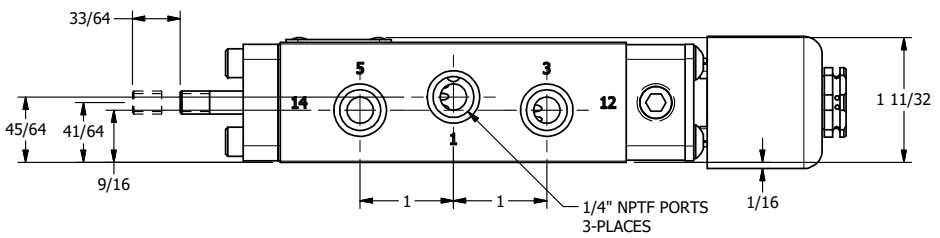

4

3

2

1

1/4-20 UNC X 3/8
THREADED PIN

1/2"-14 NPT
CONDUIT CONNECTION
18" LEADS, 3 WIRE

AAA
PRODUCTS
INTERNATIONAL

**AAA PRODUCTS
INTERNATIONAL**
7114 Harry Hines Blvd
Dallas, TX 75235

TITLE: 1/4" NAMUR, SNGL SOL, 2 POS,
SPR RTRN, EXPL PROOF,
THREADED INDICATOR PIN

DRAWING NO.:
DIM_NS02XCK

THE INFORMATION CONTAINED WITHIN THIS DOCUMENT IS PROPRIETARY TO AAA PRODUCTS AND MAY NOT BE DISCLOSED WITHOUT PRIOR WRITTEN CONSENT