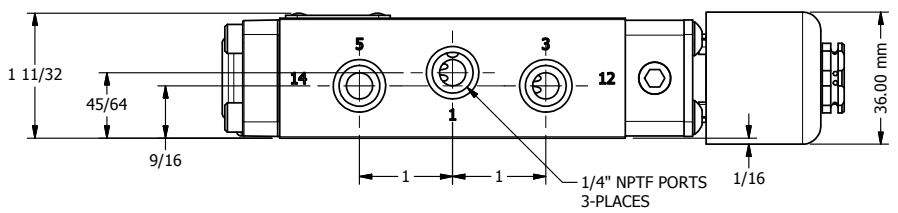

4

3

2

1

1/2" NPT  
CONDUIT CONNECTION

1/4" NPTF PORTS  
3-PLACES

**AAA**  
PRODUCTS  
INTERNATIONAL

**AAA PRODUCTS  
INTERNATIONAL**  
7114 Harry Hines Blvd  
Dallas, TX 75235

TITLE: 1/4" NAMUR, SNGL SOL, 2 POS,  
SPR RTRN, EXPLOSION PROOF,  
SIDE VENT

DRAWING NO.:  
DIM\_NS02XC

THE INFORMATION CONTAINED WITHIN THIS DOCUMENT IS PROPRIETARY TO AAA PRODUCTS AND MAY NOT BE DISCLOSED WITHOUT PRIOR WRITTEN CONSENT