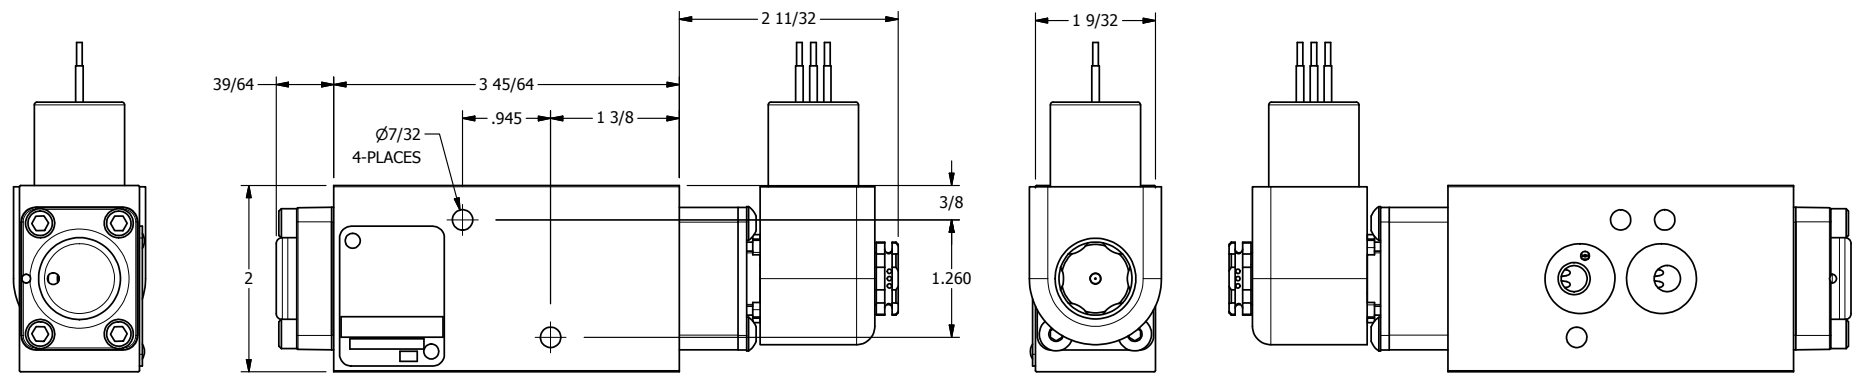

4

3

2

1

1/2" NPT  
CONDUIT CONNECTION

1/4" NPTF PORTS  
3-PLACES

**AAA**  
PRODUCTS  
INTERNATIONAL

**AAA PRODUCTS  
INTERNATIONAL**  
7114 Harry Hines Blvd  
Dallas, TX 75235

TITLE: 1/4" NAMUR, SNGL SOL, 2 POS,  
SPR RTRN, EXPLOSION PROOF,  
SIDE VENT

DRAWING NO.:  
DIM\_NS02XC

THE INFORMATION CONTAINED WITHIN THIS DOCUMENT IS PROPRIETARY TO AAA PRODUCTS AND MAY NOT BE DISCLOSED WITHOUT PRIOR WRITTEN CONSENT