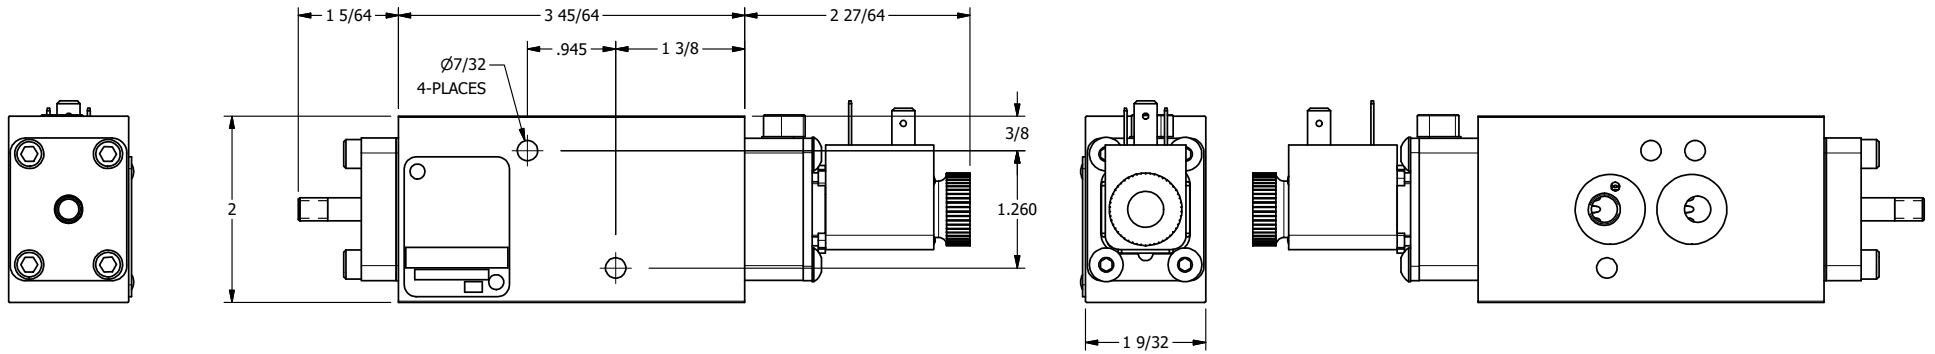

4

3

2

1

1/4-20 UNC X 3/8  
THREADED PIN

11mm/INDUSTRIAL TYPE B  
DIN 43650 STYLE

**AAA**  
PRODUCTS  
INTERNATIONAL

**AAA PRODUCTS  
INTERNATIONAL**  
7114 Harry Hines Blvd  
Dallas, TX 75235

TITLE: 1/4" NAMUR, SNGL SOL, 2 POS,  
SPR RTRN,  
LCK OVRD, EXCLDR, THREADED PIN

DRAWING NO.:  
DIM\_NS020LK

THE INFORMATION CONTAINED WITHIN THIS DOCUMENT IS PROPRIETARY TO AAA PRODUCTS AND MAY NOT BE DISCLOSED WITHOUT PRIOR WRITTEN CONSENT