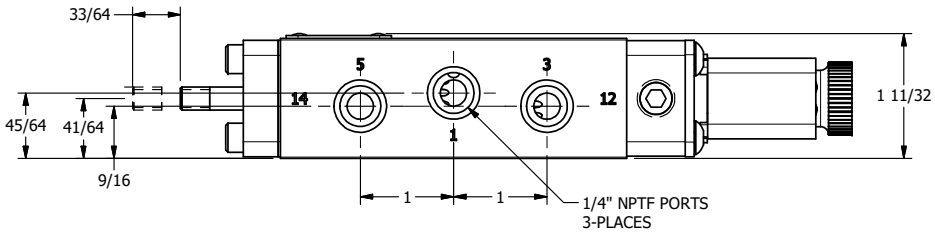

4

3

2

1

1/4-20 UNC X 3/8  
THREADED PIN

11mm/INDUSTRIAL TYPE B  
DIN 43650 STYLE

**AAA**  
PRODUCTS  
INTERNATIONAL

**AAA PRODUCTS  
INTERNATIONAL**  
7114 Harry Hines Blvd  
Dallas, TX 75235

TITLE: 1/4" NAMUR, SNGL SOL, 2 POS,  
SPR RTRN,  
LCK OVRD, EXCLDR, THREADED PIN

DRAWING NO.:  
DIM\_NS020LK

THE INFORMATION CONTAINED WITHIN THIS DOCUMENT IS PROPRIETARY TO AAA PRODUCTS AND MAY NOT BE DISCLOSED WITHOUT PRIOR WRITTEN CONSENT