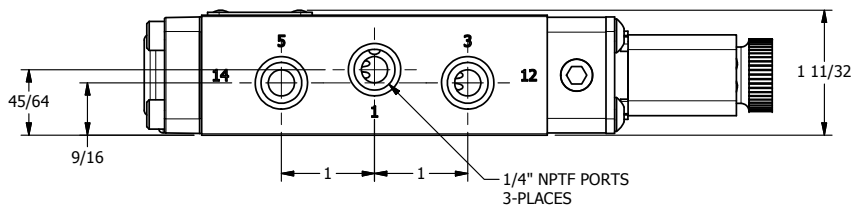

TITLE: 1/4" NAMUR, SNGL SOL, 2 POS,
SPRING RTRN, DUST EXCLDR

DRAWING NO.:
DIM_NSO2L

4

3

2

1

THE INFORMATION CONTAINED WITHIN THIS DOCUMENT IS PROPRIETARY TO AAA PRODUCTS AND MAY NOT BE DISCLOSED WITHOUT PRIOR WRITTEN CONSENT