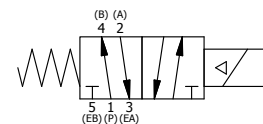

4

3

2

1

B

B

A

A

TITLE: 1/4" NAMUR, SNGL SOL, 2 POS,
SPRING RTRN, DUST EXCLDR

DRAWING NO.:
DIM_NSO2L

4

3

2

1

THE INFORMATION CONTAINED WITHIN THIS DOCUMENT IS PROPRIETARY TO AAA PRODUCTS AND MAY NOT BE DISCLOSED WITHOUT PRIOR WRITTEN CONSENT