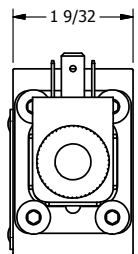

4

3

2

1

B

B

A

A

TITLE: 1/4" NAMUR, SNGL SOL, 2 POS,
SPRING RTRN, DUST EXCLDR

DRAWING NO.:
DIM_NSO2L

4

3

2

1

THE INFORMATION CONTAINED WITHIN THIS DOCUMENT IS PROPRIETARY TO AAA PRODUCTS AND MAY NOT BE DISCLOSED WITHOUT PRIOR WRITTEN CONSENT