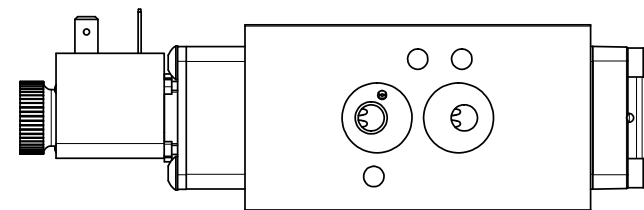

4

3

2

1

B

B

A

A

TITLE: 1/4" NAMUR, SNGL SOL, 2 POS,
SPRING RTRN, DUST EXCLDR

DRAWING NO.:
DIM_NSO2L

4

3

2

1

THE INFORMATION CONTAINED WITHIN THIS DOCUMENT IS PROPRIETARY TO AAA PRODUCTS AND MAY NOT BE DISCLOSED WITHOUT PRIOR WRITTEN CONSENT