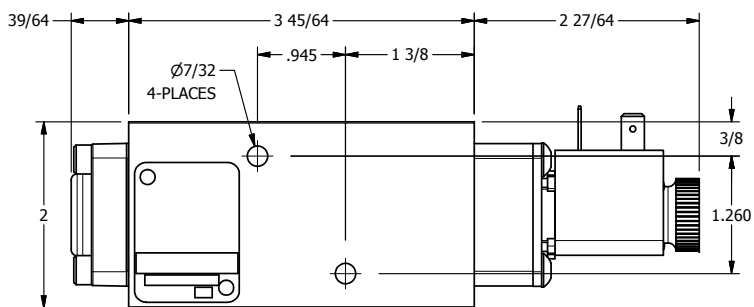

4

3

2

1

B

B

A

A

TITLE: 1/4" NAMUR, SNGL SOL, 2 POS,
SPRING RTRN, DUST EXCLDR

DRAWING NO.:
DIM_NSO2L

4

3

2

1

THE INFORMATION CONTAINED WITHIN THIS DOCUMENT IS PROPRIETARY TO AAA PRODUCTS AND MAY NOT BE DISCLOSED WITHOUT PRIOR WRITTEN CONSENT