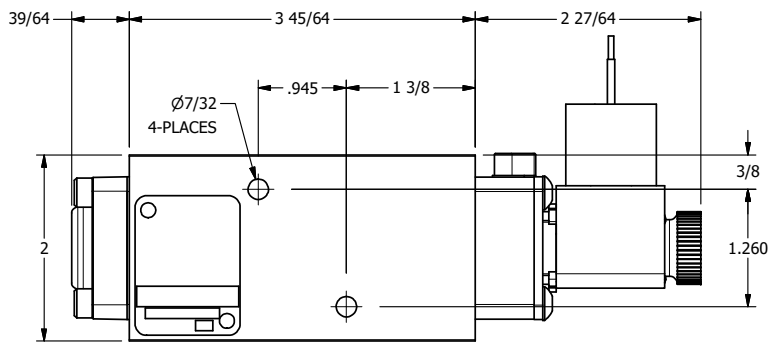

4 3 2 1

1/2"-14 NPT CONDUIT CONNECTION
18" LEAD, 3 WIRE

B

B

A

A

1/4" NPTF PORTS
3-PLACES

4 3 2

AAA
PRODUCTS
INTERNATIONAL

AAA PRODUCTS INTERNATIONAL
7114 Harry Hines Blvd
Dallas, TX 75235

TITLE: 1/4" NAMUR, SNGL SOL, 2 POS,
SPRING RTRN, MOLD-OVER,
LCKNG OVRD, DUST EXCLDR

DRAWING NO.:
DIM_NS02JOL

THE INFORMATION CONTAINED WITHIN THIS DOCUMENT IS PROPRIETARY TO AAA PRODUCTS AND MAY NOT BE DISCLOSED WITHOUT PRIOR WRITTEN CONSENT