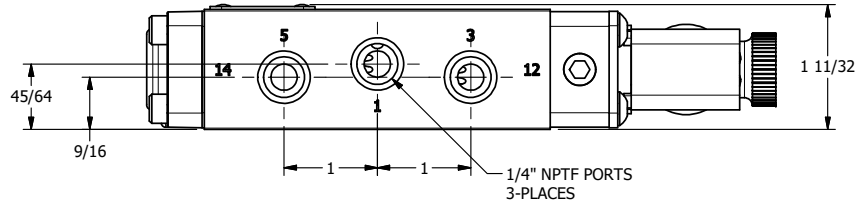

4 3 2 1

1/2"-14 NPT CONDUIT CONNECTION
18" LEAD, 3 WIRE

B

B

A

A

1/4" NPTF PORTS
3-PLACES

4 3 2

AAA
PRODUCTS
INTERNATIONAL

AAA PRODUCTS INTERNATIONAL
7114 Harry Hines Blvd
Dallas, TX 75235

TITLE: 1/4" NAMUR, SNGL SOL, 2 POS,
SPRING RTRN, MOLD-OVER,
LCKNG OVRD, DUST EXCLDR

DRAWING NO.:
DIM_NS02JOL

THE INFORMATION CONTAINED WITHIN THIS DOCUMENT IS PROPRIETARY TO AAA PRODUCTS AND MAY NOT BE DISCLOSED WITHOUT PRIOR WRITTEN CONSENT