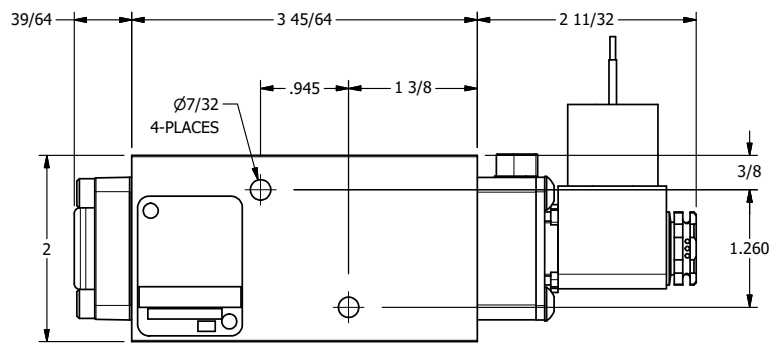

4

3

2

1

1/2"-14 NPT CONDUIT CONNECTION  
18" LEAD, 3 WIRE

1/4" NPTF PORTS  
3-PLACES

**AAA**  
PRODUCTS  
INTERNATIONAL

**AAA PRODUCTS INTERNATIONAL**  
7114 Harry Hines Blvd  
Dallas, TX 75235

TITLE: 1/4" NAMUR, SNGL SOL, 2 POS,  
SPR RTRN, MOLD-OVER,  
LCKNG OVRD, SIDE VENT

DRAWING NO.:  
DIM\_NS02JOC

4

3

2

1

THE INFORMATION CONTAINED WITHIN THIS DOCUMENT IS PROPRIETARY TO AAA PRODUCTS AND MAY NOT BE DISCLOSED WITHOUT PRIOR WRITTEN CONSENT