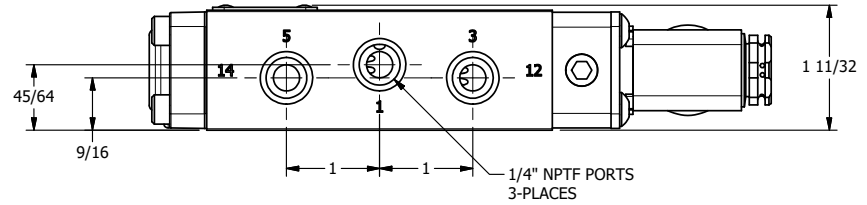

4

3

2

1

1/2"-14 NPT CONDUIT CONNECTION  
18" LEAD, 3 WIRE

1/4" NPTF PORTS  
3-PLACES

**AAA**  
PRODUCTS  
INTERNATIONAL

**AAA PRODUCTS INTERNATIONAL**  
7114 Harry Hines Blvd  
Dallas, TX 75235

TITLE: 1/4" NAMUR, SNGL SOL, 2 POS,  
SPR RTRN, MOLD-OVER,  
LCKNG OVRD, SIDE VENT

DRAWING NO.:  
DIM\_NS02JOC

4

3

2

1

THE INFORMATION CONTAINED WITHIN THIS DOCUMENT IS PROPRIETARY TO AAA PRODUCTS AND MAY NOT BE DISCLOSED WITHOUT PRIOR WRITTEN CONSENT