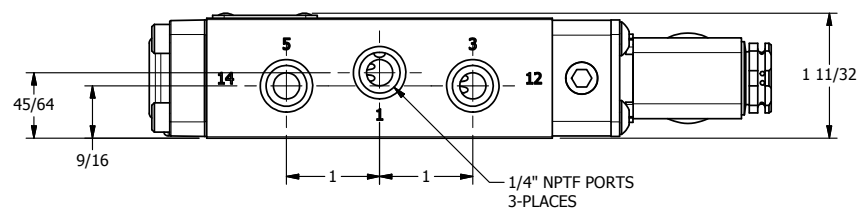

4

3

2

1

1/2"-14 NPT CONDUIT CONNECTION  
18" LEAD, 3 WIRE

Ø7/32  
4-PLACES

1/4" NPTF PORTS  
3-PLACES

**AAA**  
PRODUCTS  
INTERNATIONAL

**AAA PRODUCTS  
INTERNATIONAL**  
7114 Harry Hines Blvd  
Dallas, TX 75235

TITLE: 1/4" NAMUR, SNGL SOL, 2 POS,  
SPR RTRN, MOLD-OVER, SIDE VENT

DRAWING NO.:  
DIM\_NS02JC

THE INFORMATION CONTAINED WITHIN THIS DOCUMENT IS PROPRIETARY TO AAA PRODUCTS AND MAY NOT BE DISCLOSED WITHOUT PRIOR WRITTEN CONSENT