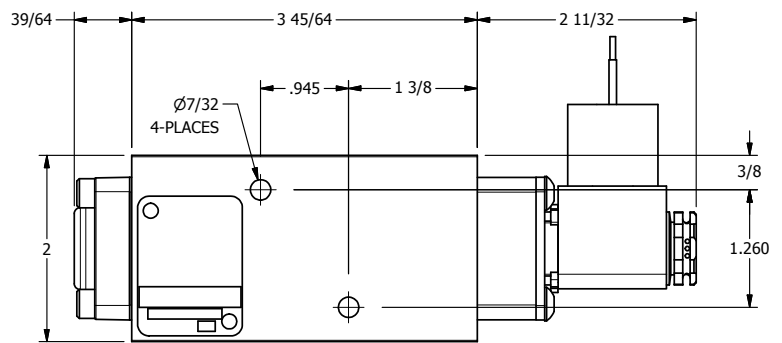

4

3

2

1

1/2"-14 NPT CONDUIT CONNECTION  
18" LEAD, 3 WIRE

Ø7/32  
4-PLACES

1/4" NPTF PORTS  
3-PLACES

**AAA**  
PRODUCTS  
INTERNATIONAL

**AAA PRODUCTS  
INTERNATIONAL**  
7114 Harry Hines Blvd  
Dallas, TX 75235

TITLE: 1/4" NAMUR, SNGL SOL, 2 POS,  
SPR RTRN, MOLD-OVER, SIDE VENT

DRAWING NO.:  
DIM\_NS02JC

THE INFORMATION CONTAINED WITHIN THIS DOCUMENT IS PROPRIETARY TO AAA PRODUCTS AND MAY NOT BE DISCLOSED WITHOUT PRIOR WRITTEN CONSENT