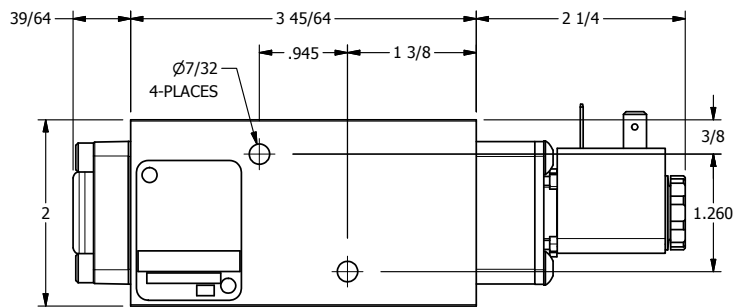

4

3

2

1

4

3

2

1

TITLE: 1/4" NAMUR, SNGL SOL, 2 POS,
SPR RTRN

DRAWING NO.:
DIM_NS02

THE INFORMATION CONTAINED WITHIN THIS DOCUMENT IS PROPRIETARY TO AAA PRODUCTS AND MAY NOT BE DISCLOSED WITHOUT PRIOR WRITTEN CONSENT