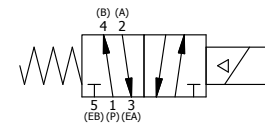

4

3

2

1

4

3

2

1

TITLE: 1/4" NAMUR, SNGL SOL, 2 POS,
SPR RTRN

DRAWING NO.:
DIM_NS02

THE INFORMATION CONTAINED WITHIN THIS DOCUMENT IS PROPRIETARY TO AAA PRODUCTS AND MAY NOT BE DISCLOSED WITHOUT PRIOR WRITTEN CONSENT