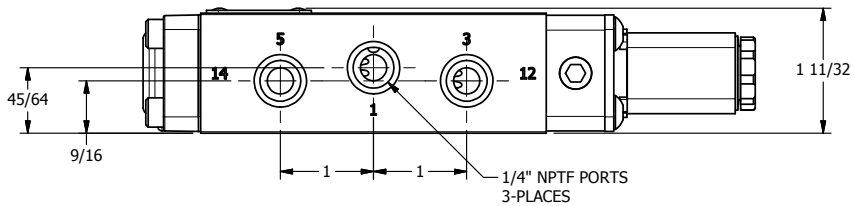

4

3

2

1

4

3

2

1

TITLE: 1/4" NAMUR, SNGL SOL, 2 POS,
SPR RTRN

DRAWING NO.:
DIM_NS02

THE INFORMATION CONTAINED WITHIN THIS DOCUMENT IS PROPRIETARY TO AAA PRODUCTS AND MAY NOT BE DISCLOSED WITHOUT PRIOR WRITTEN CONSENT