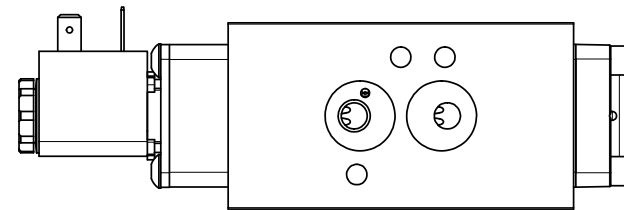

4

3

2

1

4

3

2

1

TITLE: 1/4" NAMUR, SNGL SOL, 2 POS,
SPR RTRN

DRAWING NO.:
DIM_NS02

THE INFORMATION CONTAINED WITHIN THIS DOCUMENT IS PROPRIETARY TO AAA PRODUCTS AND MAY NOT BE DISCLOSED WITHOUT PRIOR WRITTEN CONSENT