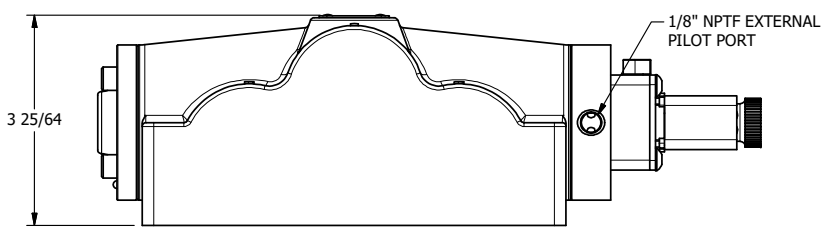

4

3

2

1

AAA
PRODUCTS
INTERNATIONAL

**AAA PRODUCTS
INTERNATIONAL**
7114 Harry Hines Blvd
Dallas, TX 75235

TITLE: 1" SIDE PORT, SNGL SOL, 2 POS,
SPR RTRN,
LCK OVRD, DUST EXCLDR, EXT PILOT

DRAWING NO.:
DIM_ESO8POLZ