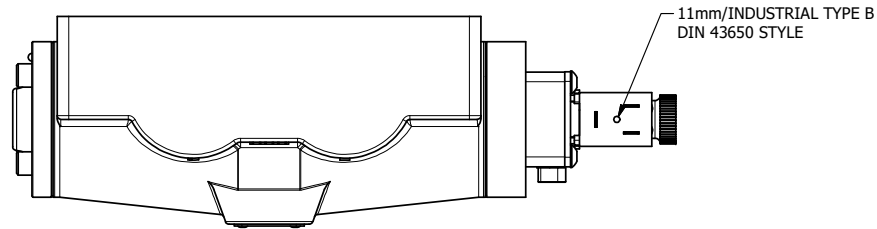

4

3

2

1

AAA
PRODUCTS
INTERNATIONAL

**AAA PRODUCTS
INTERNATIONAL**
7114 Harry Hines Blvd
Dallas, TX 75235

TITLE: 1" SIDE PORT, SNGL SOL, 2 POS,
SPR RTRN,
LCK OVRD, DUST EXCLDR, EXT PILOT

DRAWING NO.:
DIM_ESO8POLZ