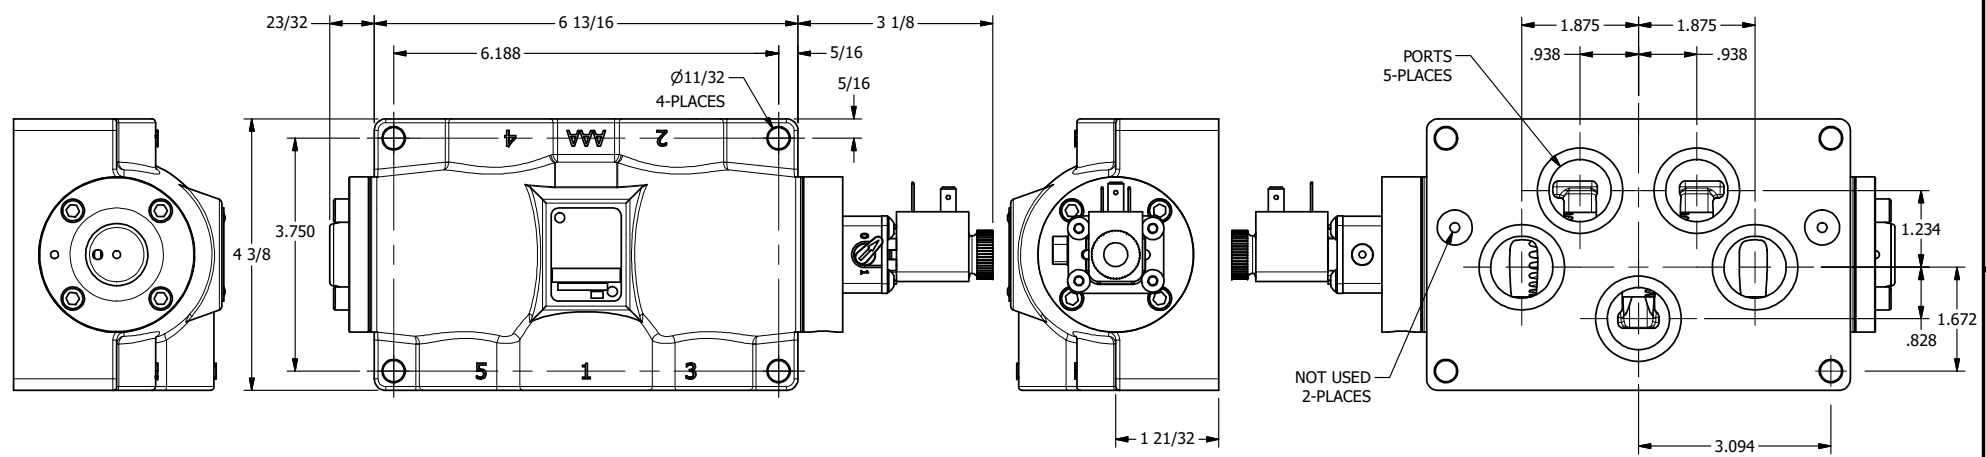

4

3

2

1

AAA
PRODUCTS
INTERNATIONAL

**AAA PRODUCTS
INTERNATIONAL**
7114 Harry Hines Blvd
Dallas, TX 75235

TITLE: 1" SIDE PORT, SNGL SOL, 2 POS,
SPR RTRN,
LCK OVRD, DUST EXCLDR, EXT PILOT

DRAWING NO.:
DIM_ESO8POLZ