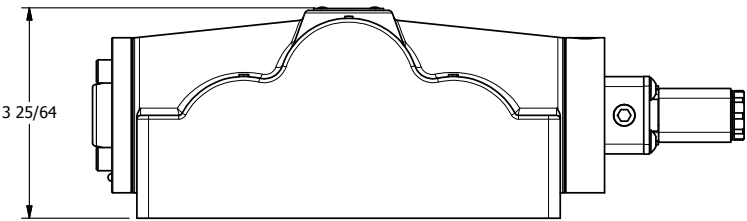

11mm/INDUSTRIAL TYPE B
DIN 43650 STYLE

3 25/64

AAA
PRODUCTS
INTERNATIONAL

**AAA PRODUCTS
INTERNATIONAL**
7114 Harry Hines Blvd
Dallas, TX 75235

TITLE: 1" SIDE PORT, SNGL SOL, 2 POS,
SPRING RTRN, LCKNG OVRD

DRAWING NO.:
DIM_ESO8PO

THE INFORMATION CONTAINED WITHIN THIS DOCUMENT IS PROPRIETARY TO AAA PRODUCTS AND MAY NOT BE DISCLOSED WITHOUT PRIOR WRITTEN CONSENT