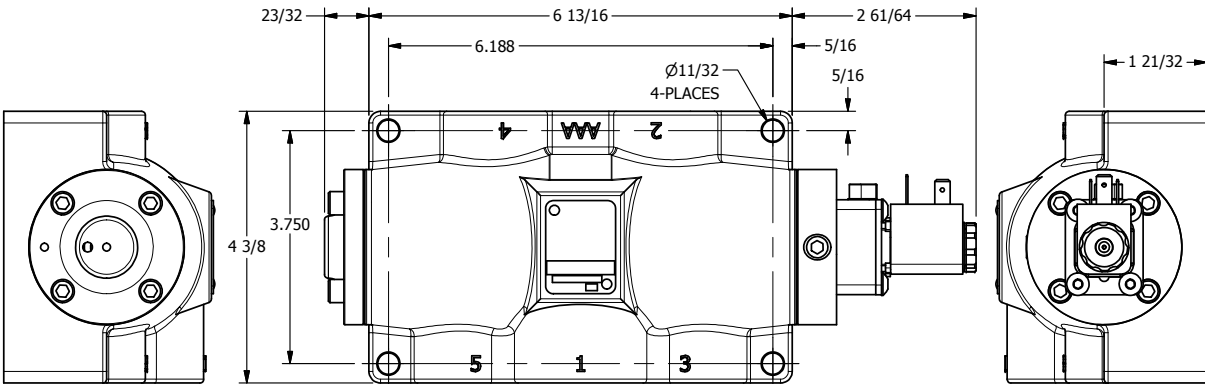

11mm/INDUSTRIAL TYPE B
DIN 43650 STYLE

3 25/64

AAA
PRODUCTS
INTERNATIONAL

**AAA PRODUCTS
INTERNATIONAL**
7114 Harry Hines Blvd
Dallas, TX 75235

TITLE: 1" SIDE PORT, SNGL SOL, 2 POS,
SPRING RTRN, LCKNG OVRD

DRAWING NO.:
DIM_ESO8PO

THE INFORMATION CONTAINED WITHIN THIS DOCUMENT IS PROPRIETARY TO AAA PRODUCTS AND MAY NOT BE DISCLOSED WITHOUT PRIOR WRITTEN CONSENT