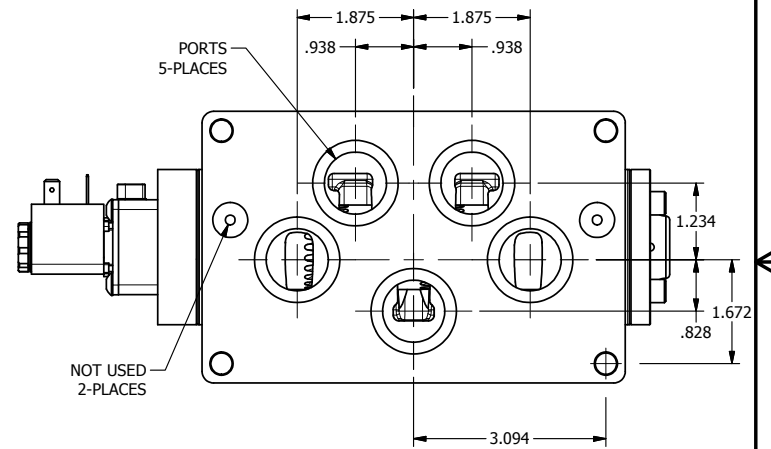

11mm/INDUSTRIAL TYPE B
DIN 43650 STYLE

3 25/64

AAA
PRODUCTS
INTERNATIONAL

**AAA PRODUCTS
INTERNATIONAL**
7114 Harry Hines Blvd
Dallas, TX 75235

TITLE: 1" SIDE PORT, SNGL SOL, 2 POS,
SPRING RTRN, LCKNG OVRD

DRAWING NO.:
DIM_ESO8PO

THE INFORMATION CONTAINED WITHIN THIS DOCUMENT IS PROPRIETARY TO AAA PRODUCTS AND MAY NOT BE DISCLOSED WITHOUT PRIOR WRITTEN CONSENT