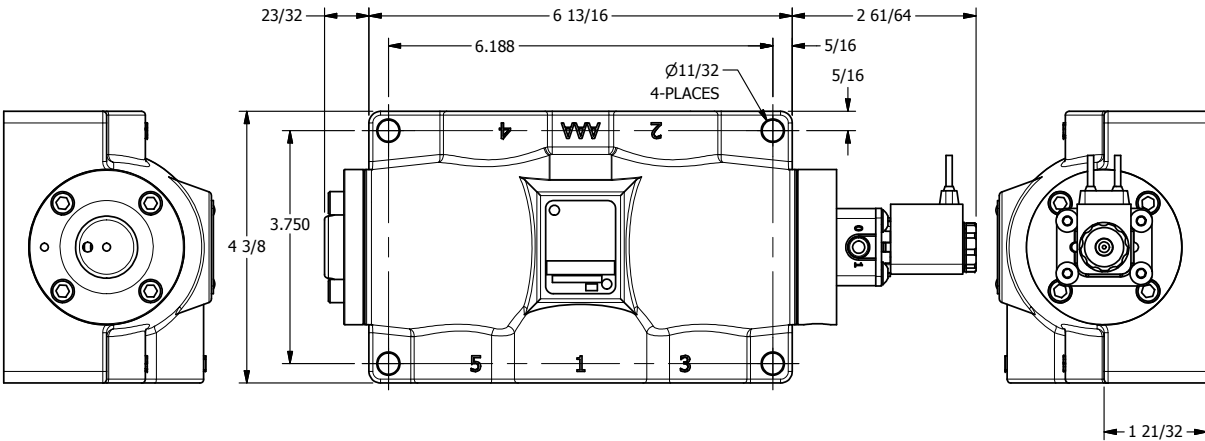

4

3

2

1

18" FLYING LEAD
2 WIRE

1/8" NPTF EXTERNAL
PILOT PORT

AAA
PRODUCTS
INTERNATIONAL

**AAA PRODUCTS
INTERNATIONAL**
7114 Harry Hines Blvd
Dallas, TX 75235

TITLE: 1" SIDE PORT, SNGL SOL, 2 POS,
SPR RTRN, FLYING LEAD, EXT PILOT

DRAWING NO.:
DIM_ESO8PMZ

THE INFORMATION CONTAINED WITHIN THIS DOCUMENT IS PROPRIETARY TO AAA PRODUCTS AND MAY NOT BE DISCLOSED WITHOUT PRIOR WRITTEN CONSENT