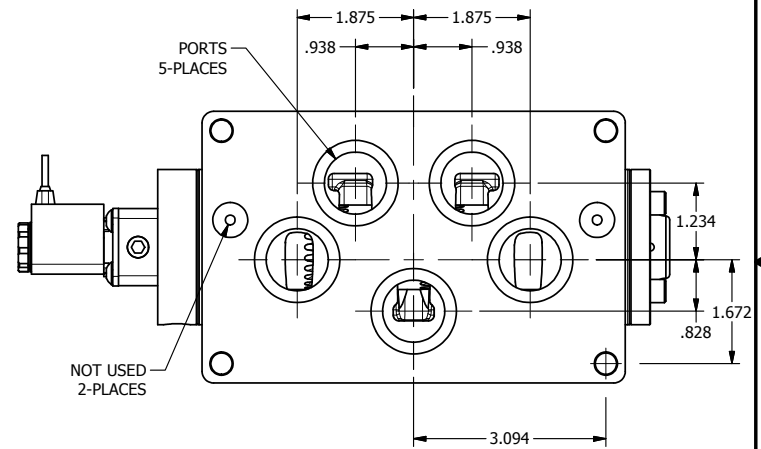

4

3

2

1

18" FLYING LEAD
2 WIRE

1/8" NPTF EXTERNAL
PILOT PORT

AAA
PRODUCTS
INTERNATIONAL

**AAA PRODUCTS
INTERNATIONAL**
7114 Harry Hines Blvd
Dallas, TX 75235

TITLE: 1" SIDE PORT, SNGL SOL, 2 POS,
SPR RTRN, FLYING LEAD, EXT PILOT

DRAWING NO.:
DIM_ESO8PMZ

THE INFORMATION CONTAINED WITHIN THIS DOCUMENT IS PROPRIETARY TO AAA PRODUCTS AND MAY NOT BE DISCLOSED WITHOUT PRIOR WRITTEN CONSENT