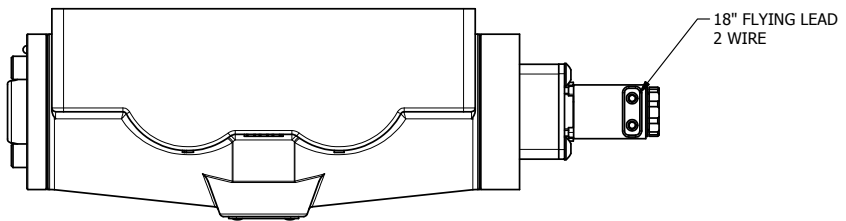

4

3

2

1

18" FLYING LEAD
2 WIRE

1/8" NPTF EXTERNAL
PILOT PORT

AAA
PRODUCTS
INTERNATIONAL

**AAA PRODUCTS
INTERNATIONAL**
7114 Harry Hines Blvd
Dallas, TX 75235

TITLE: 1" SIDE PORT, SNGL SOL, 2 POS,
SPR RTRN, FLYING LEAD, EXT PILOT

DRAWING NO.:
DIM_ESO8PMZ

THE INFORMATION CONTAINED WITHIN THIS DOCUMENT IS PROPRIETARY TO AAA PRODUCTS AND MAY NOT BE DISCLOSED WITHOUT PRIOR WRITTEN CONSENT