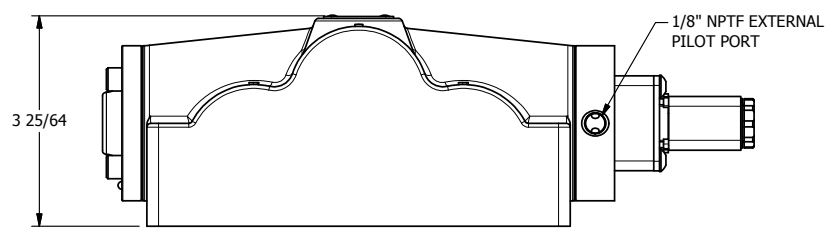

4

3

2

1

18" FLYING LEAD
2 WIRE

1/8" NPTF EXTERNAL
PILOT PORT

AAA
PRODUCTS
INTERNATIONAL

**AAA PRODUCTS
INTERNATIONAL**
7114 Harry Hines Blvd
Dallas, TX 75235

TITLE: 1" SIDE PORT, SNGL SOL, 2 POS,
SPR RTRN, FLYING LEAD, EXT PILOT

DRAWING NO.:
DIM_ESO8PMZ

THE INFORMATION CONTAINED WITHIN THIS DOCUMENT IS PROPRIETARY TO AAA PRODUCTS AND MAY NOT BE DISCLOSED WITHOUT PRIOR WRITTEN CONSENT