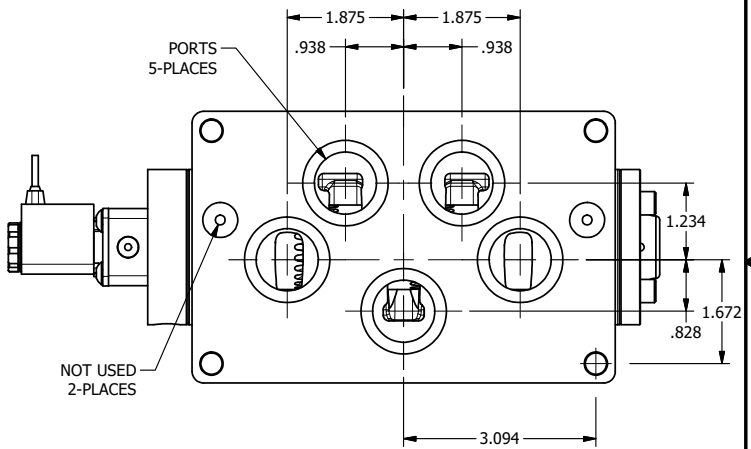

4

3

2

1

18" FLYING LEAD  
2 WIRES

PORTS  
5-PLACES

NOT USED  
2-PLACES

1/8" NPTF EXTERNAL  
PILOT PORT

3 25/64

**AAA**  
PRODUCTS  
INTERNATIONAL

**AAA PRODUCTS  
INTERNATIONAL**  
7114 Harry Hines Blvd  
Dallas, TX 75235

TITLE: 1" SIDE PORT, SNGL SOL, 2 POS,  
SPR RTRN, FYLING LEAD,  
LCKNG OVRD, EXT PILOT