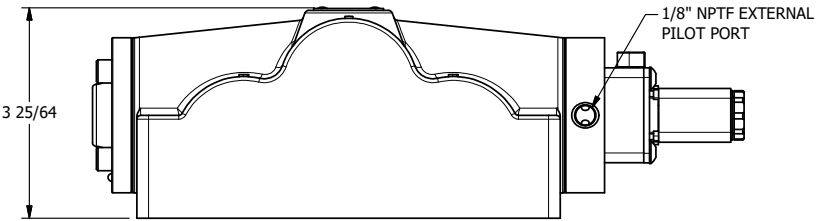

4

3

2

1

18" FLYING LEAD  
2 WIRES

PORTS  
5-PLACES

NOT USED  
2-PLACES

1/8" NPTF EXTERNAL  
PILOT PORT

3 25/64

**AAA**  
PRODUCTS  
INTERNATIONAL

**AAA PRODUCTS  
INTERNATIONAL**  
7114 Harry Hines Blvd  
Dallas, TX 75235

TITLE: 1" SIDE PORT, SNGL SOL, 2 POS,  
SPR RTRN, FYLING LEAD,  
LCKNG OVRD, EXT PILOT