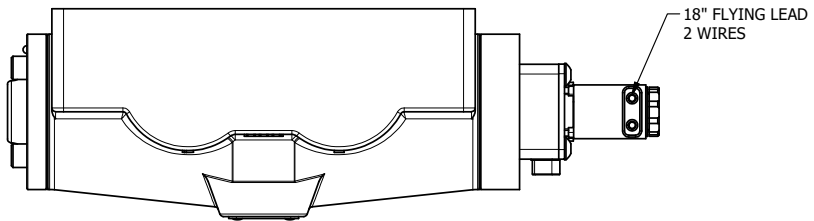

4

3

2

1

18" FLYING LEAD  
2 WIRES

PORTS  
5-PLACES

NOT USED  
2-PLACES

1/8" NPTF EXTERNAL  
PILOT PORT

3 25/64

**AAA**  
PRODUCTS  
INTERNATIONAL

**AAA PRODUCTS  
INTERNATIONAL**  
7114 Harry Hines Blvd  
Dallas, TX 75235

TITLE: 1" SIDE PORT, SNGL SOL, 2 POS,  
SPR RTRN, FYLING LEAD,  
LCKNG OVRD, EXT PILOT