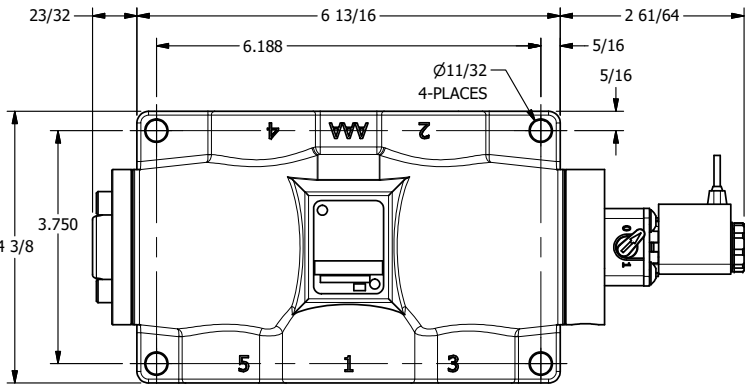

4

3

2

1

18" FLYING LEAD  
2 WIRES

PORTS  
5-PLACES

NOT USED  
2-PLACES

1/8" NPTF EXTERNAL  
PILOT PORT

3 25/64

**AAA**  
PRODUCTS  
INTERNATIONAL

**AAA PRODUCTS  
INTERNATIONAL**  
7114 Harry Hines Blvd  
Dallas, TX 75235

TITLE: 1" SIDE PORT, SNGL SOL, 2 POS,  
SPR RTRN, FYLING LEAD,  
LCKNG OVRD, EXT PILOT