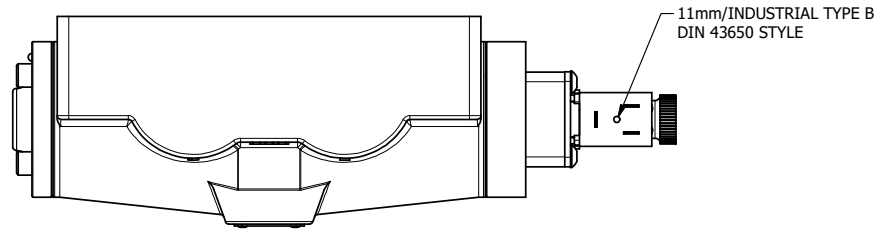

4

3

2

1

**AAA**  
PRODUCTS  
INTERNATIONAL

**AAA PRODUCTS  
INTERNATIONAL**  
7114 Harry Hines Blvd  
Dallas, TX 75235

TITLE: 1" SIDE PORT, SNGL SOL, 2 POS,  
SPR RTRN, DUST EXCLDR, EXT PILOT

DRAWING NO.:  
DIM\_ESO8PLZ