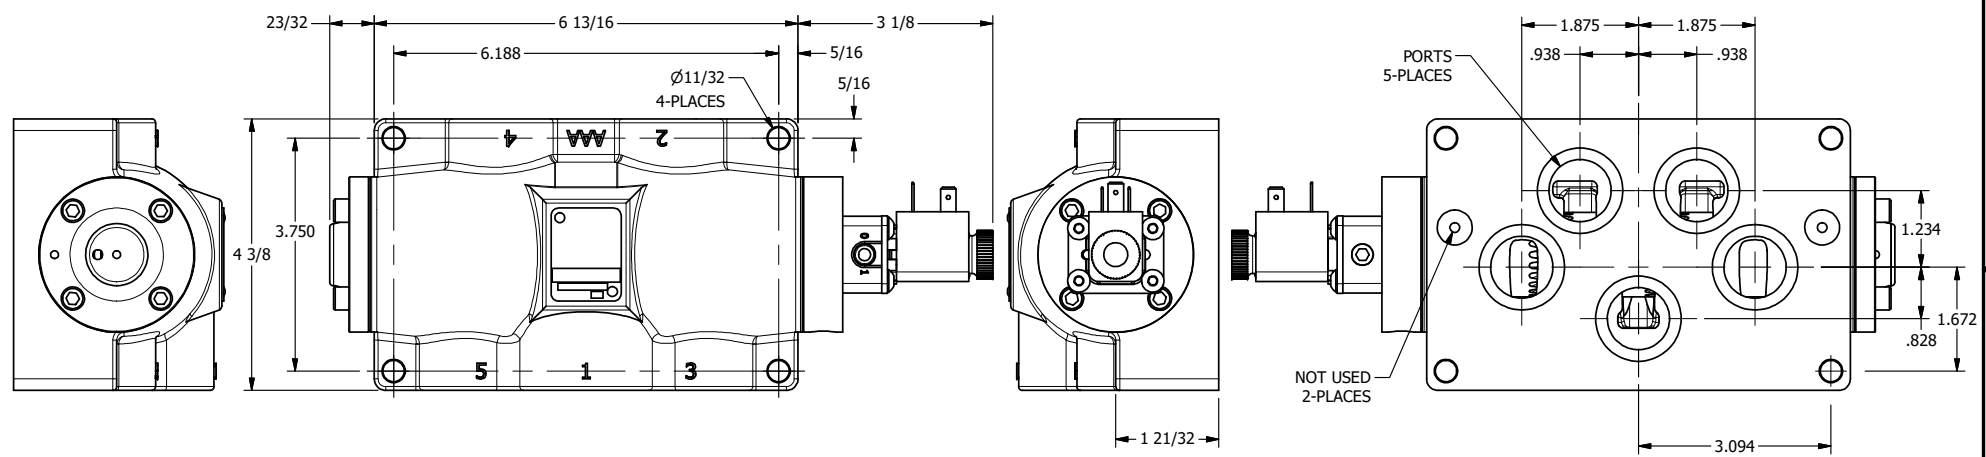

4

3

2

1

**AAA**  
PRODUCTS  
INTERNATIONAL

**AAA PRODUCTS  
INTERNATIONAL**  
7114 Harry Hines Blvd  
Dallas, TX 75235

TITLE: 1" SIDE PORT, SNGL SOL, 2 POS,  
SPR RTRN, DUST EXCLDR, EXT PILOT

DRAWING NO.:  
DIM\_ESO8PLZ