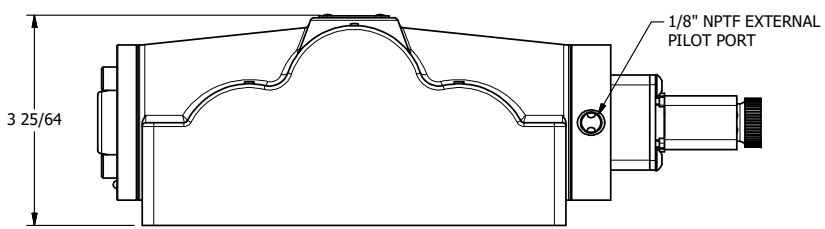

4

3

2

1

**AAA**  
PRODUCTS  
INTERNATIONAL

**AAA PRODUCTS  
INTERNATIONAL**  
7114 Harry Hines Blvd  
Dallas, TX 75235

TITLE: 1" SIDE PORT, SNGL SOL, 2 POS,  
SPR RTRN, DUST EXCLDR, EXT PILOT

DRAWING NO.:  
DIM\_ESO8PLZ