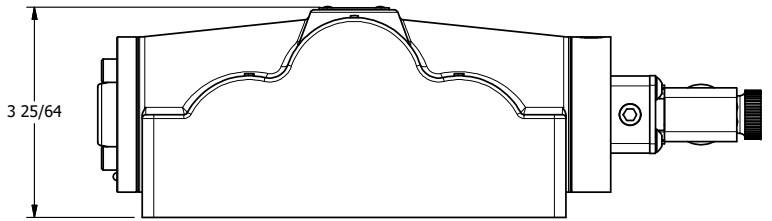

4

3

2

1

1/2"-14 NPT CONDUIT CONNECTION  
18" LEAD, 3 WIRE

B

B

A

A

3 25/64

**AAA**  
PRODUCTS  
INTERNATIONAL

**AAA PRODUCTS INTERNATIONAL**  
7114 Harry Hines Blvd  
Dallas, TX 75235

TITLE: 1" SIDE PORT, SNGL SOL, 2 POS,  
SPRING RTRN, MOLD-OVER,  
LCKNG OVRD, DUST EXCLDR