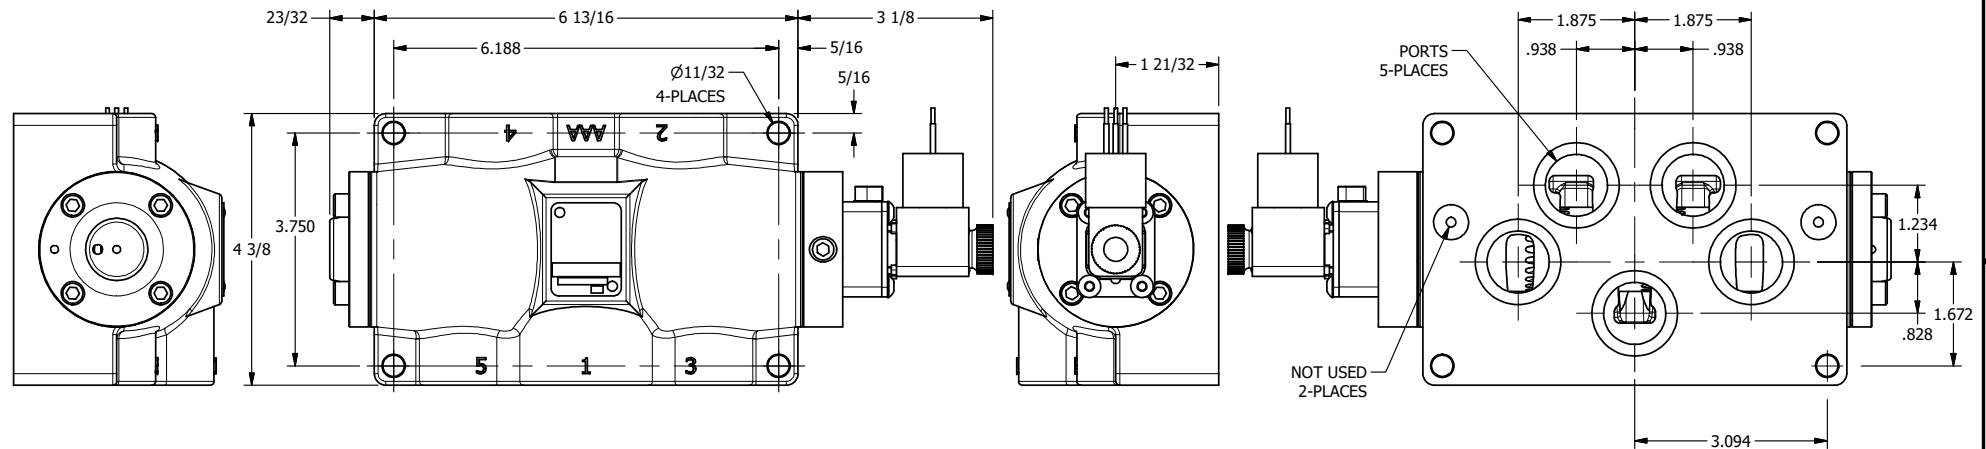

4

3

2

1

1/2"-14 NPT CONDUIT CONNECTION  
18" LEAD, 3 WIRE

B

B

A

A

3 25/64

**AAA**  
PRODUCTS  
INTERNATIONAL

**AAA PRODUCTS INTERNATIONAL**  
7114 Harry Hines Blvd  
Dallas, TX 75235

TITLE: 1" SIDE PORT, SNGL SOL, 2 POS,  
SPRING RTRN, MOLD-OVER,  
LCKNG OVRD, DUST EXCLDR