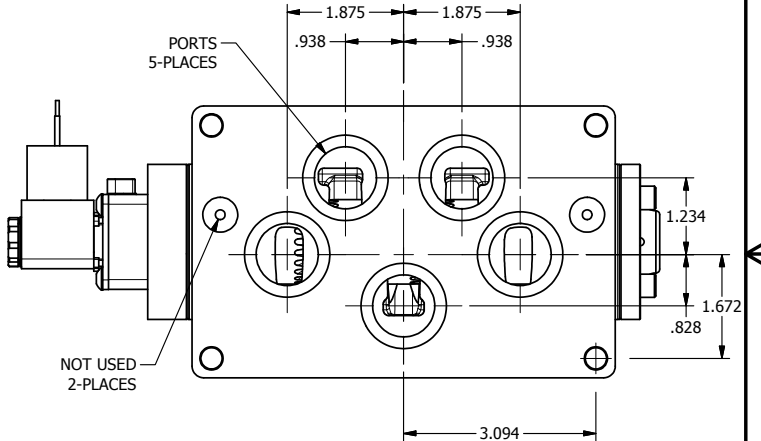

1/2"-14 NPT CONDUIT CONNECTION
18" LEAD, 3 WIRE

AAA
PRODUCTS
INTERNATIONAL

AAA PRODUCTS INTERNATIONAL
7114 Harry Hines Blvd
Dallas, TX 75235

TITLE: 1" SIDE PORT, SNGL SOL, 2 POS,
SPR RTRN, MOLD-OVER, LCKNG OVRD

DRAWING NO.:
DIM_ESO8PJO

THE INFORMATION CONTAINED WITHIN THIS DOCUMENT IS PROPRIETARY TO AAA PRODUCTS AND MAY NOT BE DISCLOSED WITHOUT PRIOR WRITTEN CONSENT