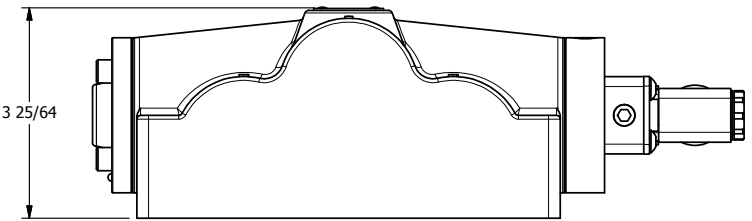

1/2"-14 NPT CONDUIT CONNECTION
18" LEAD, 3 WIRE

AAA
PRODUCTS
INTERNATIONAL

AAA PRODUCTS INTERNATIONAL
7114 Harry Hines Blvd
Dallas, TX 75235

TITLE: 1" SIDE PORT, SNGL SOL, 2 POS,
SPR RTRN, MOLD-OVER, LCKNG OVRD