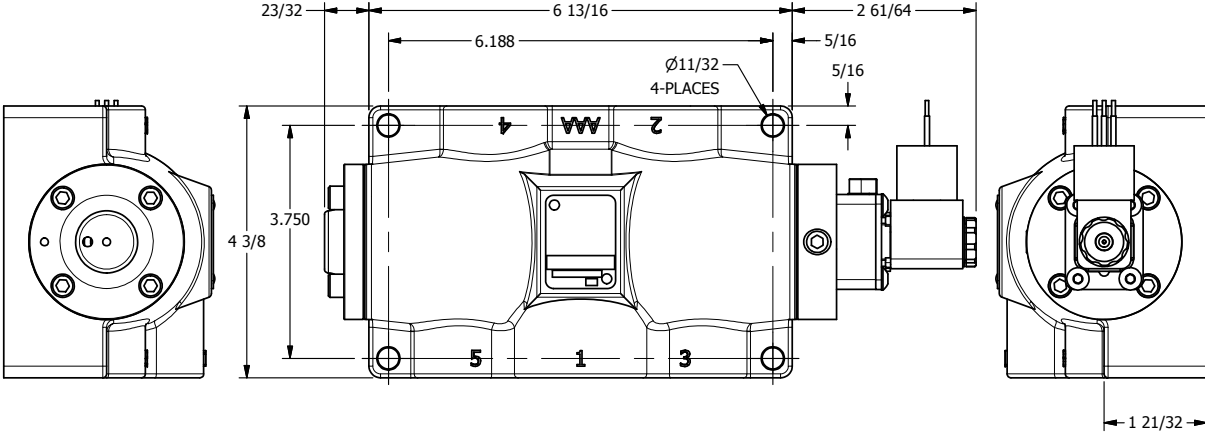

1/2"-14 NPT CONDUIT CONNECTION
18" LEAD, 3 WIRE

AAA
PRODUCTS
INTERNATIONAL

AAA PRODUCTS INTERNATIONAL
7114 Harry Hines Blvd
Dallas, TX 75235

TITLE: 1" SIDE PORT, SNGL SOL, 2 POS,
SPR RTRN, MOLD-OVER, LCKNG OVRD

DRAWING NO.:
DIM_ESO8PJO

THE INFORMATION CONTAINED WITHIN THIS DOCUMENT IS PROPRIETARY TO AAA PRODUCTS AND MAY NOT BE DISCLOSED WITHOUT PRIOR WRITTEN CONSENT