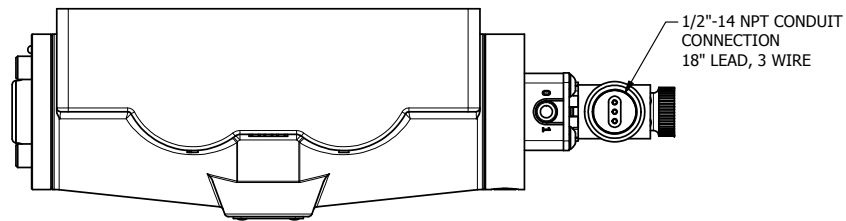

4

3

2

1

1/2"-14 NPT CONDUIT
CONNECTION
18" LEAD, 3 WIRE

B

B

23/32 6 13/16 3 1/8

PORTS
5-PLACES

1.875 1.875
.938 .938

NOT USED
2-PLACES

A

A

3 25/64

AAA
PRODUCTS
INTERNATIONAL

**AAA PRODUCTS
INTERNATIONAL**
7114 Harry Hines Blvd
Dallas, TX 75235