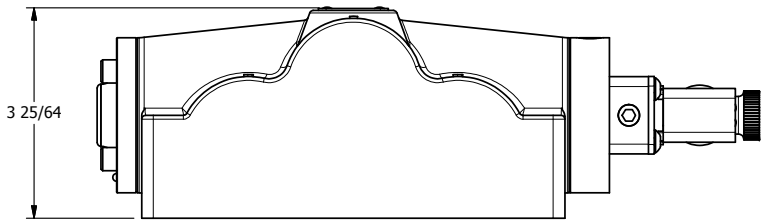

PORTS
5-PLACES

1.875 1.875
.938 .938

NOT USED
2-PLACES

A

A

3 25/64

AAA
PRODUCTS
INTERNATIONAL

**AAA PRODUCTS
INTERNATIONAL**
7114 Harry Hines Blvd
Dallas, TX 75235

TITLE: 1" SIDE PORT, SNGL SOL, 2 POS,
SPRING RTRN, MOLD-OVER,
DUST EXCLDR

DRAWING NO.:
DIM_ESO8PJL

4

3

2

1

A

A