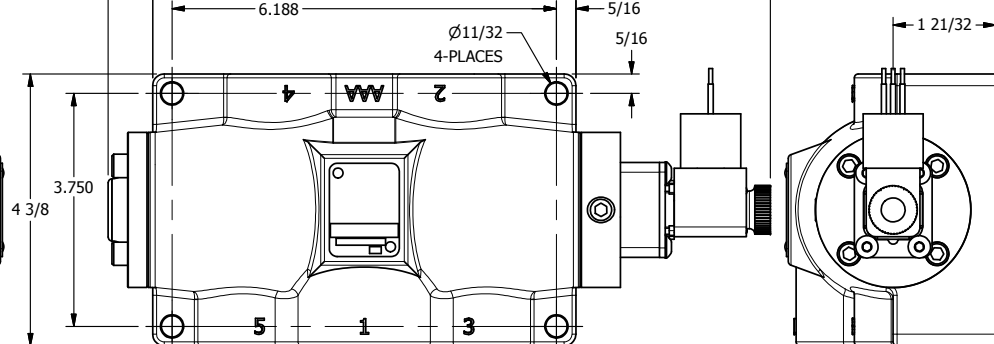

4

3

2

1

1/2"-14 NPT CONDUIT
CONNECTION
18" LEAD, 3 WIRE

B

B

23/32 6 13/16 3 1/8

PORTS
5-PLACES

1.875 1.875
.938 .938

NOT USED
2-PLACES

A

A

3 25/64

AAA
PRODUCTS
INTERNATIONAL

**AAA PRODUCTS
INTERNATIONAL**
7114 Harry Hines Blvd
Dallas, TX 75235

TITLE: 1" SIDE PORT, SNGL SOL, 2 POS,
SPRING RTRN, MOLD-OVER,
DUST EXCLDR

DRAWING NO.:
DIM_ESO8PJL

4

3

2

1

A

A