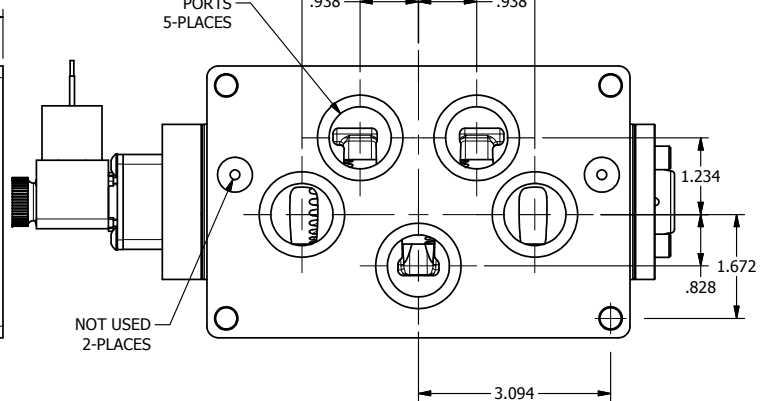

4

3

2

1

1/2"-14 NPT CONDUIT
CONNECTION
18" LEAD, 3 WIRE

B

B

23/32 6 13/16 3 1/8

PORTS
5-PLACES

1.875 1.875
.938 .938

NOT USED
2-PLACES

A

A

3 25/64

AAA
PRODUCTS
INTERNATIONAL

**AAA PRODUCTS
INTERNATIONAL**
7114 Harry Hines Blvd
Dallas, TX 75235

TITLE: 1" SIDE PORT, SNGL SOL, 2 POS,
SPRING RTRN, MOLD-OVER,
DUST EXCLDR

DRAWING NO.:
DIM_ESO8PJL

4

3

2

1

A

A