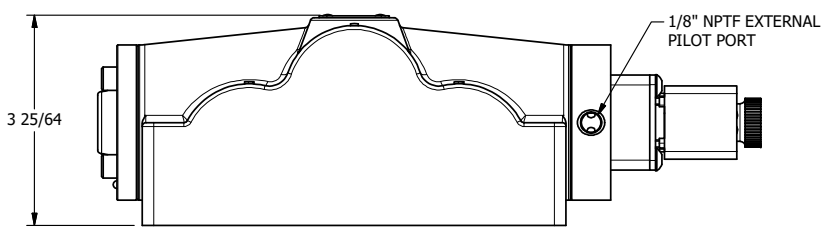

4

3

2

1

AAA
PRODUCTS
INTERNATIONAL

**AAA PRODUCTS
INTERNATIONAL**
7114 Harry Hines Blvd
Dallas, TX 75235

TITLE: 1" SIDE PORT, SNGL SOL, 2 POS,
DUST EXCLDR, EXT PILOT

DRAWING NO.:
DIM_ESO8PHLZ