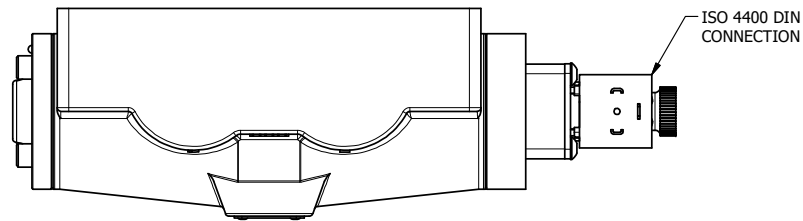

4

3

2

1

AAA
PRODUCTS
INTERNATIONAL

**AAA PRODUCTS
INTERNATIONAL**
7114 Harry Hines Blvd
Dallas, TX 75235

TITLE: 1" SIDE PORT, SNGL SOL, 2 POS,
DUST EXCLDR, EXT PILOT

DRAWING NO.:
DIM_ESO8PHLZ