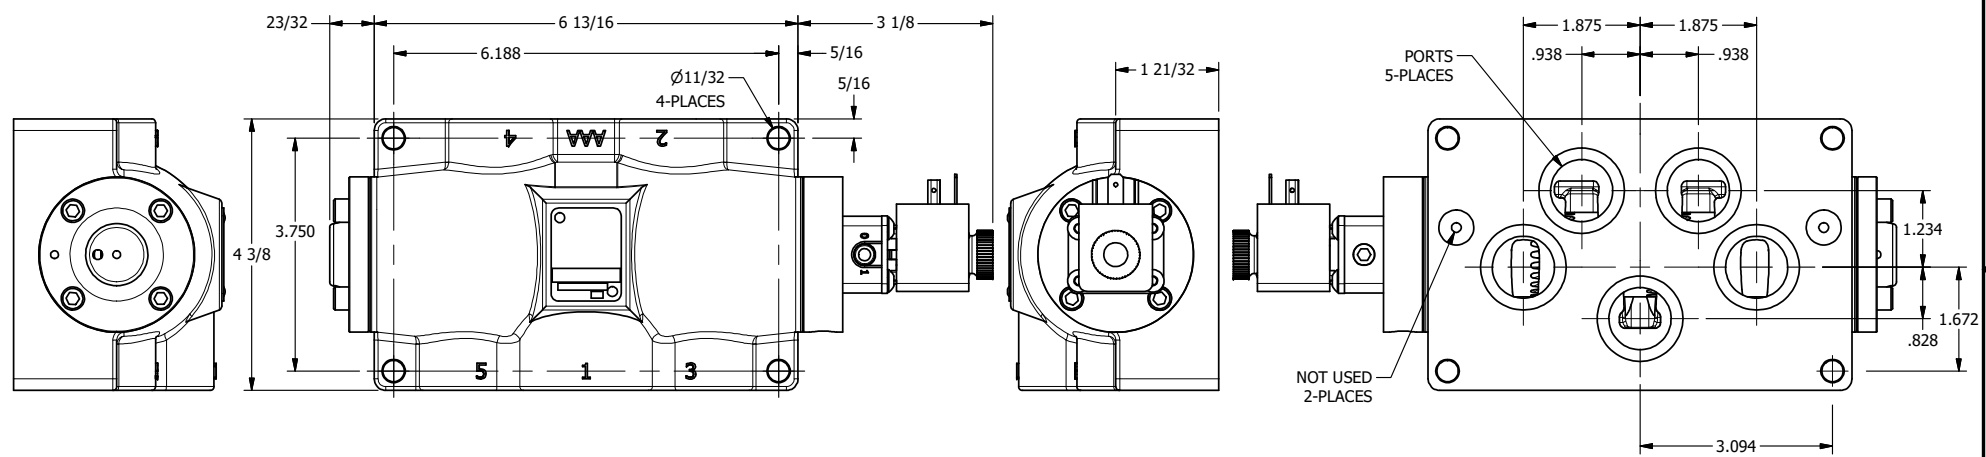

4

3

2

1

AAA
PRODUCTS
INTERNATIONAL

**AAA PRODUCTS
INTERNATIONAL**
7114 Harry Hines Blvd
Dallas, TX 75235

TITLE: 1" SIDE PORT, SNGL SOL, 2 POS,
DUST EXCLDR, EXT PILOT

DRAWING NO.:
DIM_ESO8PHLZ