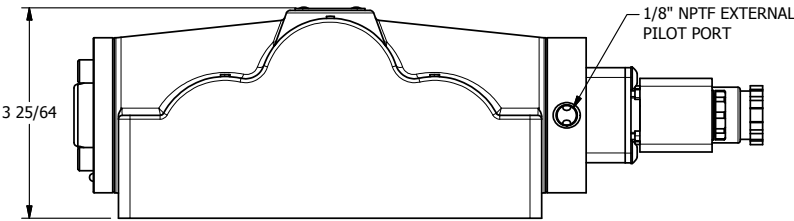

4

3

2

1

AAA
PRODUCTS
INTERNATIONAL

**AAA PRODUCTS
INTERNATIONAL**
7114 Harry Hines Blvd
Dallas, TX 75235

TITLE: 1" SIDE PORT, SNGL SOL, 2 POS,
SPR RTRN, INTR SAFE, EXT PILOT

DRAWING NO.:
DIM_ESO8PAZ