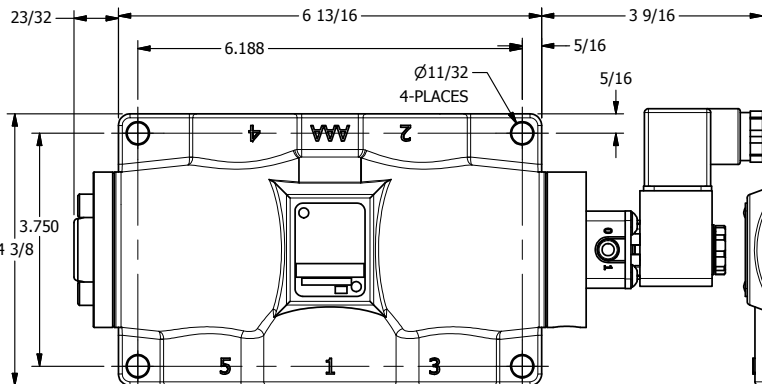

4

3

2

1

AAA
PRODUCTS
INTERNATIONAL

**AAA PRODUCTS
INTERNATIONAL**
7114 Harry Hines Blvd
Dallas, TX 75235

TITLE: 1" SIDE PORT, SNGL SOL, 2 POS,
SPR RTRN, INTR SAFE, EXT PILOT

DRAWING NO.:
DIM_ESO8PAZ