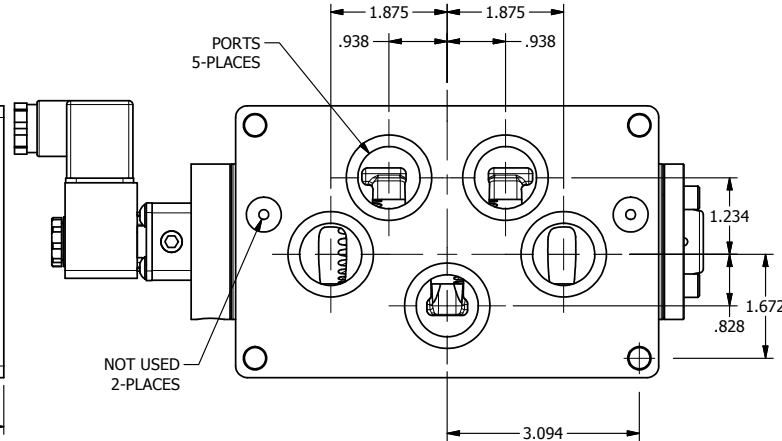

4

3

2

1

AAA
PRODUCTS
INTERNATIONAL

**AAA PRODUCTS
INTERNATIONAL**
7114 Harry Hines Blvd
Dallas, TX 75235

TITLE: 1" SIDE PORT, SNGL SOL, 2 POS,
SPR RTRN, INTR SAFE, EXT PILOT

DRAWING NO.:
DIM_ESO8PAZ