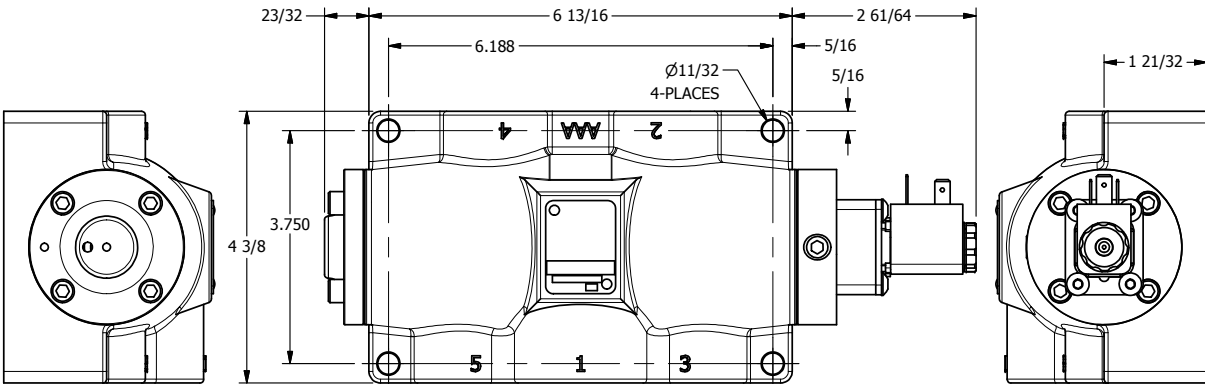

11mm/INDUSTRIAL TYPE B
DIN 43650 STYLE

AAA
PRODUCTS
INTERNATIONAL

**AAA PRODUCTS
INTERNATIONAL**
7114 Harry Hines Blvd
Dallas, TX 75235

TITLE: 1" SIDE PORT, SNGL SOL, 2 POS,
SPRING RTRN

DRAWING NO.:
DIM_ESO8P