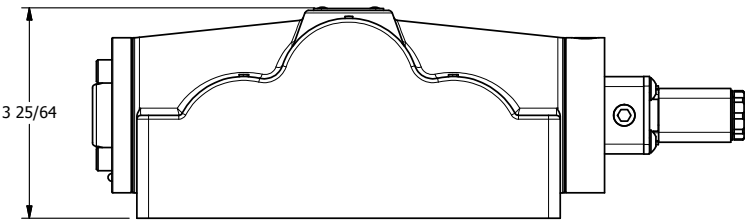

11mm/INDUSTRIAL TYPE B
DIN 43650 STYLE

AAA
PRODUCTS
INTERNATIONAL

**AAA PRODUCTS
INTERNATIONAL**
7114 Harry Hines Blvd
Dallas, TX 75235

TITLE: 1" SIDE PORT, SNGL SOL, 2 POS,
SPRING RTRN

DRAWING NO.:
DIM_ESO8P