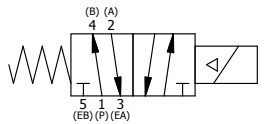

11mm/INDUSTRIAL TYPE B
DIN 43650 STYLE

AAA
PRODUCTS
INTERNATIONAL

**AAA PRODUCTS
INTERNATIONAL**
7114 Harry Hines Blvd
Dallas, TX 75235

TITLE: 1" SIDE PORT, SNGL SOL, 2 POS,
SPRING RTRN

DRAWING NO.:
DIM_ESO8P