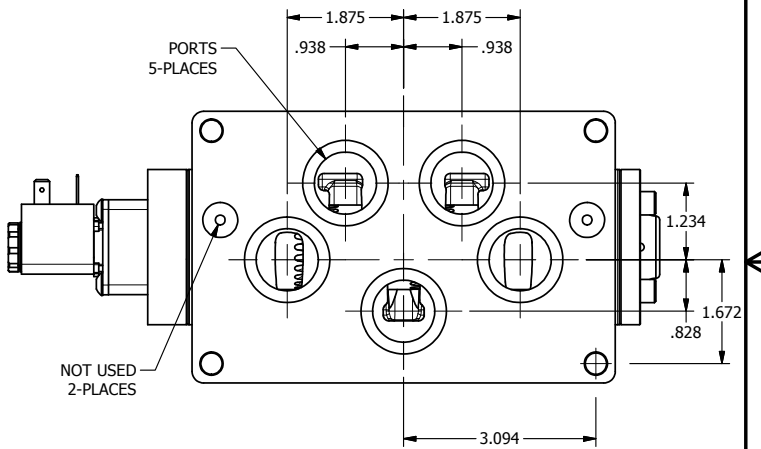

11mm/INDUSTRIAL TYPE B
DIN 43650 STYLE

AAA
PRODUCTS
INTERNATIONAL

**AAA PRODUCTS
INTERNATIONAL**
7114 Harry Hines Blvd
Dallas, TX 75235

TITLE: 1" SIDE PORT, SNGL SOL, 2 POS,
SPRING RTRN

DRAWING NO.:
DIM_ESO8P