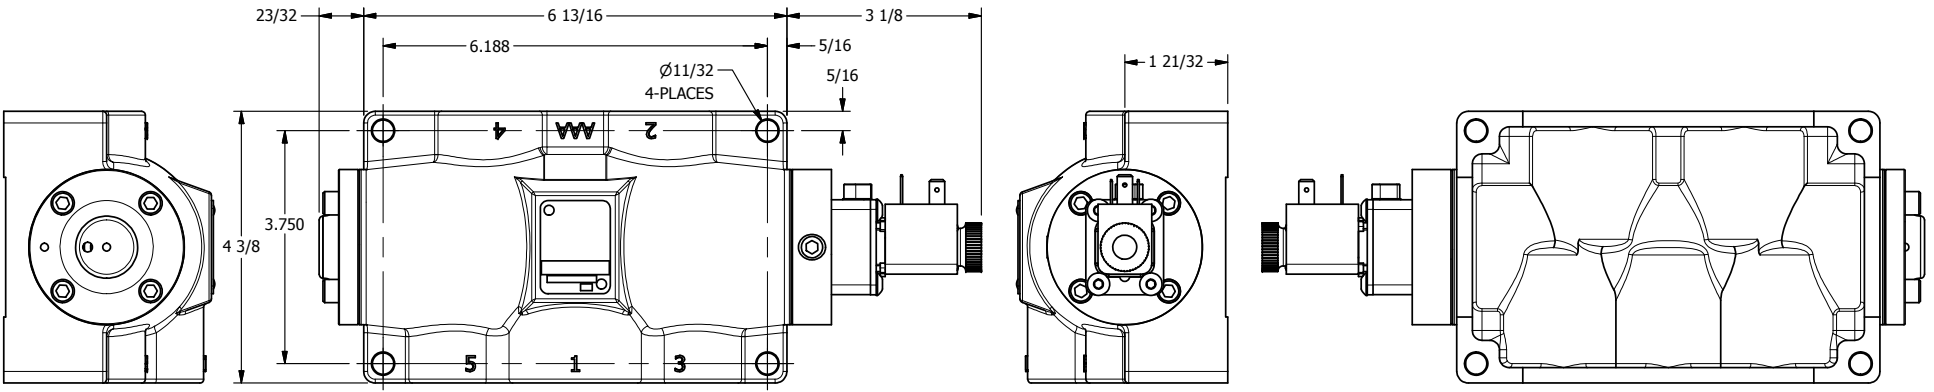

4

3

2

1

**AAA**  
PRODUCTS  
INTERNATIONAL

**AAA PRODUCTS  
INTERNATIONAL**  
7114 Harry Hines Blvd  
Dallas, TX 75235

TITLE: 1" SIDE PORT, SNGL SOL, 2 POS,  
SPRING RTRN, LCKNG OVRD,  
DUST EXCLDR

DRAWING NO.:  
DIM\_ESO80L