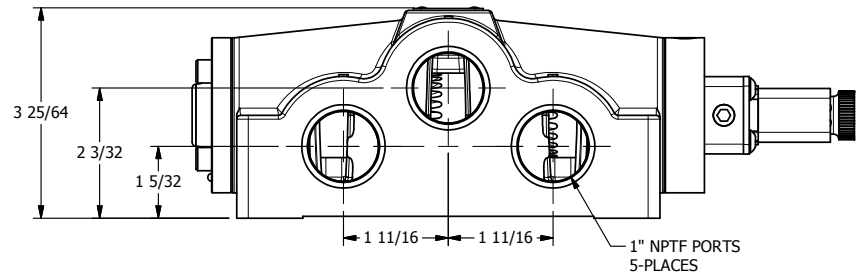

4

3

2

1

**AAA**  
PRODUCTS  
INTERNATIONAL

**AAA PRODUCTS  
INTERNATIONAL**  
7114 Harry Hines Blvd  
Dallas, TX 75235

TITLE: 1" SIDE PORT, SNGL SOL, 2 POS,  
SPRING RTRN, LCKNG OVRD,  
DUST EXCLDR

DRAWING NO.:  
DIM\_ESO80L