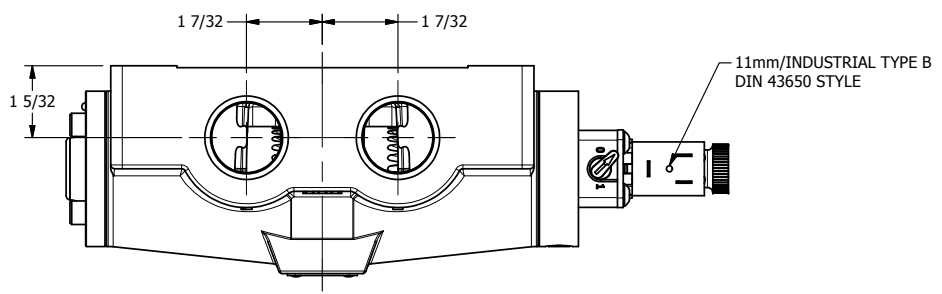

4

3

2

1

**AAA**  
PRODUCTS  
INTERNATIONAL

**AAA PRODUCTS  
INTERNATIONAL**  
7114 Harry Hines Blvd  
Dallas, TX 75235

TITLE: 1" SIDE PORT, SNGL SOL, 2 POS,  
SPRING RTRN, LCKNG OVRD,  
DUST EXCLDR

DRAWING NO.:  
DIM\_ESO80L