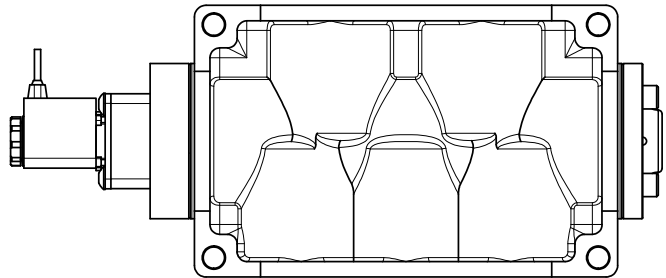

4

3

2

1

**AAA**  
PRODUCTS  
INTERNATIONAL

**AAA PRODUCTS  
INTERNATIONAL**  
7114 Harry Hines Blvd  
Dallas, TX 75235

TITLE: 1" SIDE PORT, SNGL SOL, 2 POS,  
SPR RTRN, FLYING LEAD

DRAWING NO.:  
DIM\_ES08M