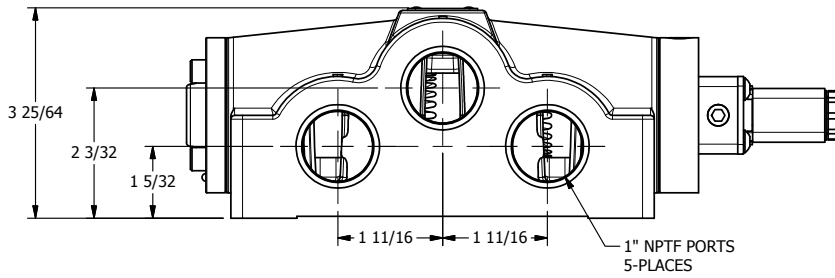

4

3

2

1

**AAA**  
PRODUCTS  
INTERNATIONAL

**AAA PRODUCTS  
INTERNATIONAL**  
7114 Harry Hines Blvd  
Dallas, TX 75235

TITLE: 1" SIDE PORT, SNGL SOL, 2 POS,  
SPR RTRN, FLYING LEAD

DRAWING NO.:  
DIM\_ES08M