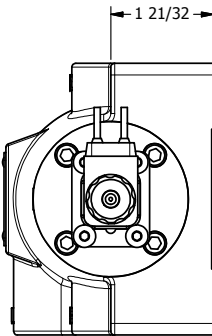

4

3

2

1

**AAA**  
PRODUCTS  
INTERNATIONAL

**AAA PRODUCTS  
INTERNATIONAL**  
7114 Harry Hines Blvd  
Dallas, TX 75235

TITLE: 1" SIDE PORT, SNGL SOL, 2 POS,  
SPR RTRN, FLYING LEAD

DRAWING NO.:  
DIM\_ES08M