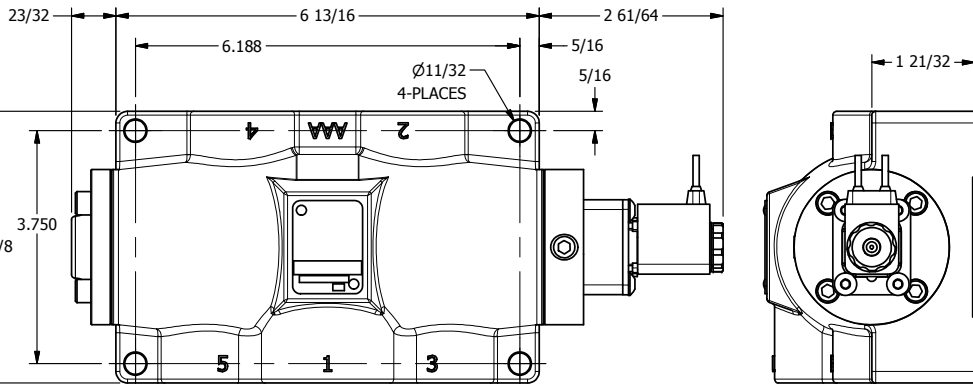

4

3

2

1

**AAA**  
PRODUCTS  
INTERNATIONAL

**AAA PRODUCTS  
INTERNATIONAL**  
7114 Harry Hines Blvd  
Dallas, TX 75235

TITLE: 1" SIDE PORT, SNGL SOL, 2 POS,  
SPR RTRN, FLYING LEAD

DRAWING NO.:  
DIM\_ES08M