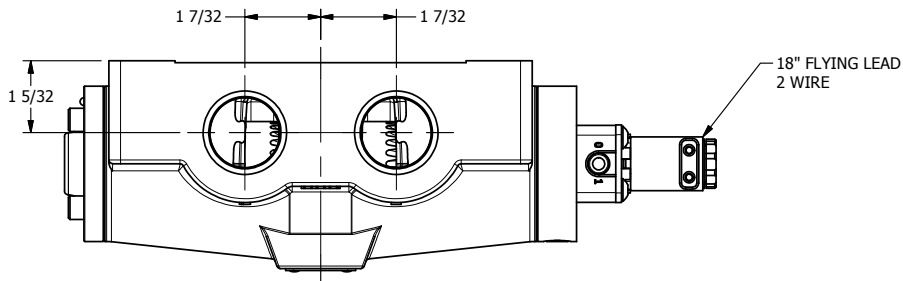

4

3

2

1

**AAA**  
PRODUCTS  
INTERNATIONAL

**AAA PRODUCTS  
INTERNATIONAL**  
7114 Harry Hines Blvd  
Dallas, TX 75235

TITLE: 1" SIDE PORT, SNGL SOL, 2 POS,  
SPR RTRN, FLYING LEAD

DRAWING NO.:  
DIM\_ES08M