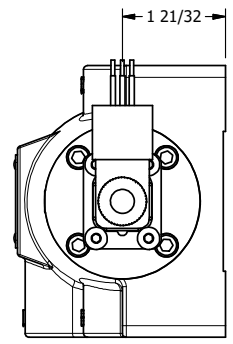

4

3

2

1

1/2"-14 NPT CONDUIT CONNECTION
18" LEAD, 3 WIRE

1" NPTF PORTS
5-PLACES

AAA
PRODUCTS
INTERNATIONAL

AAA PRODUCTS INTERNATIONAL
7114 Harry Hines Blvd
Dallas, TX 75235

TITLE: 1" SIDE PORT, SNGL SOL, 2 POS,
SPRING RTRN, MOLD-OVER,
LCKNG OVRD, DUST EXCLDR

DRAWING NO.:
DIM_ES08JOL

4

3

2

THE INFORMATION CONTAINED WITHIN THIS DOCUMENT IS PROPRIETARY TO AAA PRODUCTS AND MAY NOT BE DISCLOSED WITHOUT PRIOR WRITTEN CONSENT