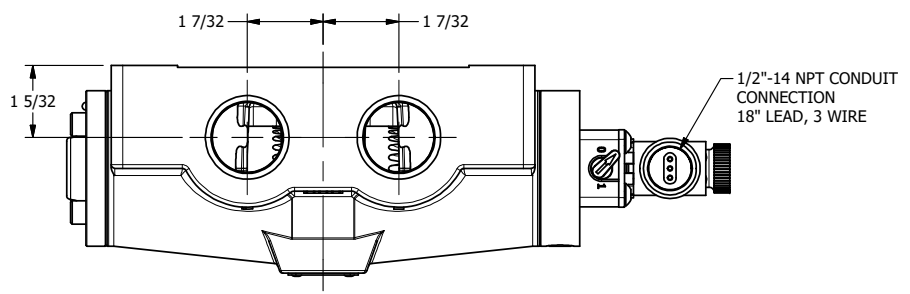

4

3

2

1

1/2"-14 NPT CONDUIT CONNECTION
18" LEAD, 3 WIRE

1" NPTF PORTS
5-PLACES

AAA
PRODUCTS
INTERNATIONAL

AAA PRODUCTS INTERNATIONAL
7114 Harry Hines Blvd
Dallas, TX 75235

TITLE: 1" SIDE PORT, SNGL SOL, 2 POS,
SPRING RTRN, MOLD-OVER,
LCKNG OVRD, DUST EXCLDR

DRAWING NO.:
DIM_ES08JOL

4

3

2

THE INFORMATION CONTAINED WITHIN THIS DOCUMENT IS PROPRIETARY TO AAA PRODUCTS AND MAY NOT BE DISCLOSED WITHOUT PRIOR WRITTEN CONSENT