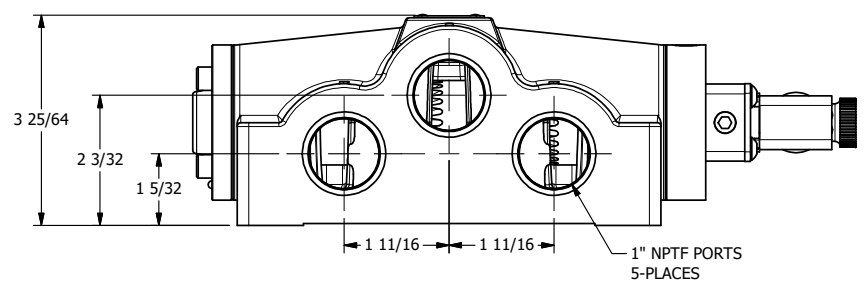

4

3

2

1

1/2"-14 NPT CONDUIT CONNECTION
18" LEAD, 3 WIRE

1" NPTF PORTS
5-PLACES

AAA
PRODUCTS
INTERNATIONAL

AAA PRODUCTS INTERNATIONAL
7114 Harry Hines Blvd
Dallas, TX 75235

TITLE: 1" SIDE PORT, SNGL SOL, 2 POS,
SPRING RTRN, MOLD-OVER,
LCKNG OVRD, DUST EXCLDR

DRAWING NO.:
DIM_ES08JOL

4

3

2

THE INFORMATION CONTAINED WITHIN THIS DOCUMENT IS PROPRIETARY TO AAA PRODUCTS AND MAY NOT BE DISCLOSED WITHOUT PRIOR WRITTEN CONSENT