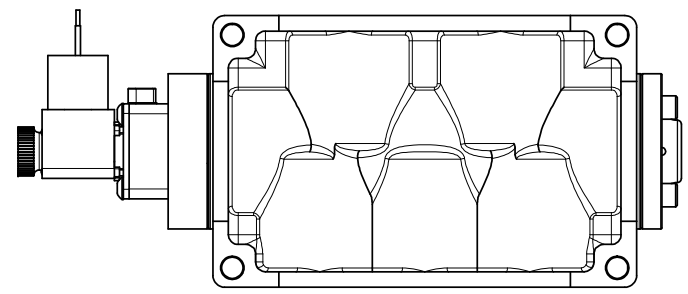

4

3

2

1

1/2"-14 NPT CONDUIT CONNECTION
18" LEAD, 3 WIRE

1" NPTF PORTS
5-PLACES

AAA
PRODUCTS
INTERNATIONAL

AAA PRODUCTS INTERNATIONAL
7114 Harry Hines Blvd
Dallas, TX 75235

TITLE: 1" SIDE PORT, SNGL SOL, 2 POS,
SPRING RTRN, MOLD-OVER,
LCKNG OVRD, DUST EXCLDR

DRAWING NO.:
DIM_ES08JOL

4

3

2

THE INFORMATION CONTAINED WITHIN THIS DOCUMENT IS PROPRIETARY TO AAA PRODUCTS AND MAY NOT BE DISCLOSED WITHOUT PRIOR WRITTEN CONSENT