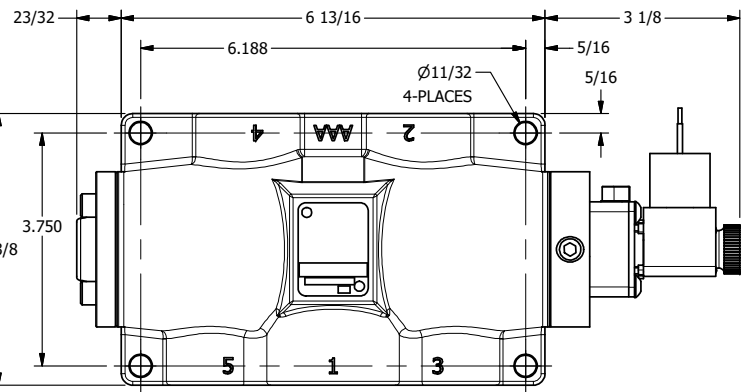

4

3

2

1

1/2"-14 NPT CONDUIT CONNECTION
18" LEAD, 3 WIRE

1" NPTF PORTS
5-PLACES

AAA
PRODUCTS
INTERNATIONAL

AAA PRODUCTS INTERNATIONAL
7114 Harry Hines Blvd
Dallas, TX 75235

TITLE: 1" SIDE PORT, SNGL SOL, 2 POS,
SPRING RTRN, MOLD-OVER,
LCKNG OVRD, DUST EXCLDR

DRAWING NO.:
DIM_ES08JOL

4

3

2

THE INFORMATION CONTAINED WITHIN THIS DOCUMENT IS PROPRIETARY TO AAA PRODUCTS AND MAY NOT BE DISCLOSED WITHOUT PRIOR WRITTEN CONSENT