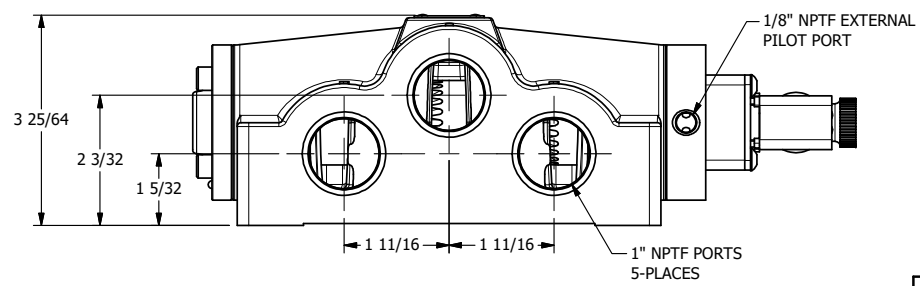

A

A

**AAA**  
PRODUCTS  
INTERNATIONAL

**AAA PRODUCTS INTERNATIONAL**  
7114 Harry Hines Blvd  
Dallas, TX 75235

TITLE: 1" SIDE PORT, SNGL SOL, 2 POS,  
SPR RTRN, MOLD-OVER,  
DUST EXCLDR, EXT PILOT

DRAWING NO.:  
DIM\_ESO8JLZ