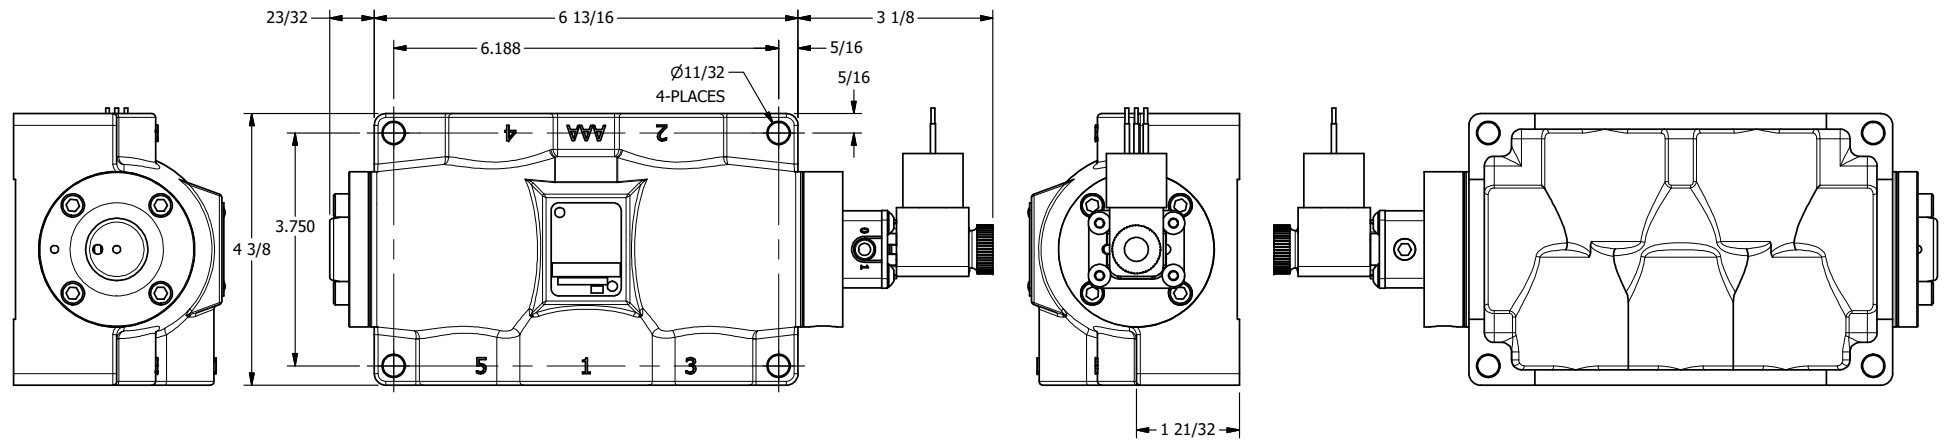

4

3

2

1

B

B

A

A

A

A

AAA
PRODUCTS
INTERNATIONAL

AAA PRODUCTS INTERNATIONAL
7114 Harry Hines Blvd
Dallas, TX 75235

TITLE: 1" SIDE PORT, SNGL SOL, 2 POS,
SPR RTRN, MOLD-OVER,
DUST EXCLDR, EXT PILOT

DRAWING NO.:
DIM_ESO8JLZ

4

3

2

THE INFORMATION CONTAINED WITHIN THIS DOCUMENT IS PROPRIETARY TO AAA PRODUCTS AND MAY NOT BE DISCLOSED WITHOUT PRIOR WRITTEN CONSENT