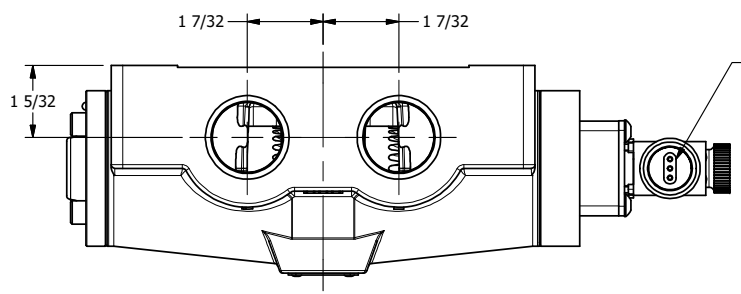

4

3

2

1

B

B

A

A

A

A

AAA
PRODUCTS
INTERNATIONAL

AAA PRODUCTS INTERNATIONAL
7114 Harry Hines Blvd
Dallas, TX 75235

TITLE: 1" SIDE PORT, SNGL SOL, 2 POS,
SPR RTRN, MOLD-OVER,
DUST EXCLDR, EXT PILOT

DRAWING NO.:
DIM_ESO8JLZ

4

3

2

THE INFORMATION CONTAINED WITHIN THIS DOCUMENT IS PROPRIETARY TO AAA PRODUCTS AND MAY NOT BE DISCLOSED WITHOUT PRIOR WRITTEN CONSENT