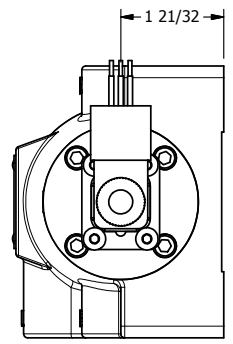

4

3

2

1

B

B

A

A

AAA
PRODUCTS
INTERNATIONAL

**AAA PRODUCTS
INTERNATIONAL**
7114 Harry Hines Blvd
Dallas, TX 75235

TITLE: 1" SIDE PORT, SNGL SOL, 2 POS,
SPRING RTRN, MOLD-OVER,
DUST EXCLDR

DRAWING NO.:
DIM_ES08JL

4

3

2

1