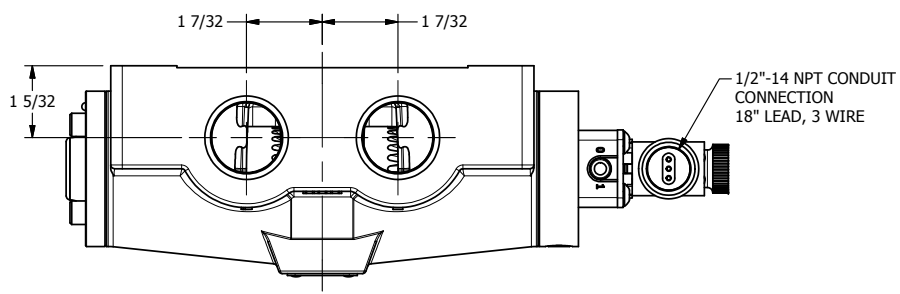

4

3

2

1

B

B

A

A

AAA
PRODUCTS
INTERNATIONAL

**AAA PRODUCTS
INTERNATIONAL**
7114 Harry Hines Blvd
Dallas, TX 75235

TITLE: 1" SIDE PORT, SNGL SOL, 2 POS,
SPRING RTRN, MOLD-OVER,
DUST EXCLDR

DRAWING NO.:
DIM_ES08JL

4

3

2

1

THE INFORMATION CONTAINED WITHIN THIS DOCUMENT IS PROPRIETARY TO AAA PRODUCTS AND MAY NOT BE DISCLOSED WITHOUT PRIOR WRITTEN CONSENT