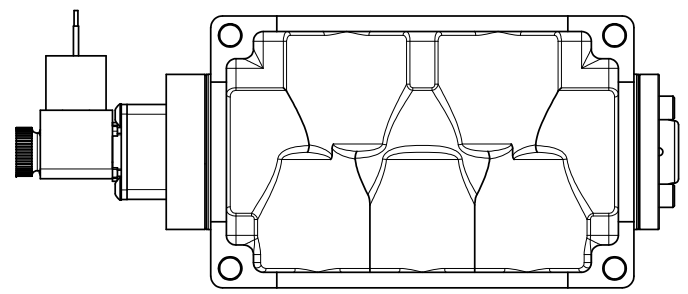

4

3

2

1

B

B

A

A

AAA
PRODUCTS
INTERNATIONAL

**AAA PRODUCTS
INTERNATIONAL**
7114 Harry Hines Blvd
Dallas, TX 75235

TITLE: 1" SIDE PORT, SNGL SOL, 2 POS,
SPRING RTRN, MOLD-OVER,
DUST EXCLDR

DRAWING NO.:
DIM_ES08JL

4

3

2

1