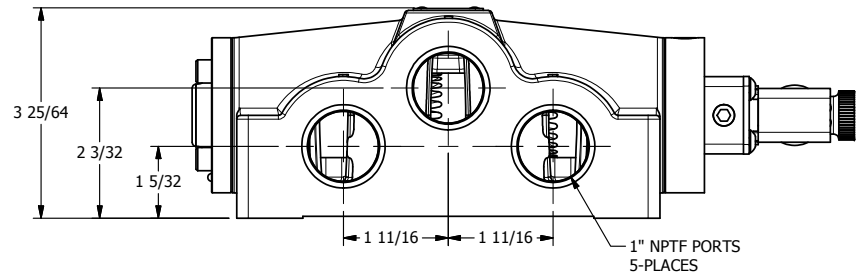

A

A

AAA
PRODUCTS
INTERNATIONAL

**AAA PRODUCTS
INTERNATIONAL**
7114 Harry Hines Blvd
Dallas, TX 75235

TITLE: 1" SIDE PORT, SNGL SOL, 2 POS,
SPRING RTRN, MOLD-OVER,
DUST EXCLDR

DRAWING NO.:
DIM_ES08JL

4

3

2

1

THE INFORMATION CONTAINED WITHIN THIS DOCUMENT IS PROPRIETARY TO AAA PRODUCTS AND MAY NOT BE DISCLOSED WITHOUT PRIOR WRITTEN CONSENT