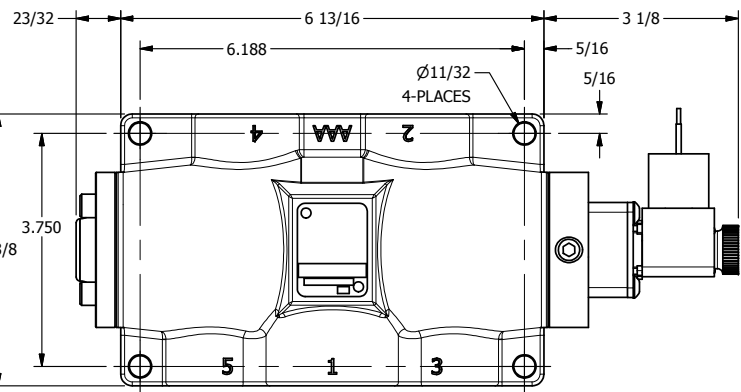

A

A

AAA
PRODUCTS
INTERNATIONAL

**AAA PRODUCTS
INTERNATIONAL**
7114 Harry Hines Blvd
Dallas, TX 75235

TITLE: 1" SIDE PORT, SNGL SOL, 2 POS,
SPRING RTRN, MOLD-OVER,
DUST EXCLDR

DRAWING NO.:
DIM_ES08JL

4

3

2

1

THE INFORMATION CONTAINED WITHIN THIS DOCUMENT IS PROPRIETARY TO AAA PRODUCTS AND MAY NOT BE DISCLOSED WITHOUT PRIOR WRITTEN CONSENT