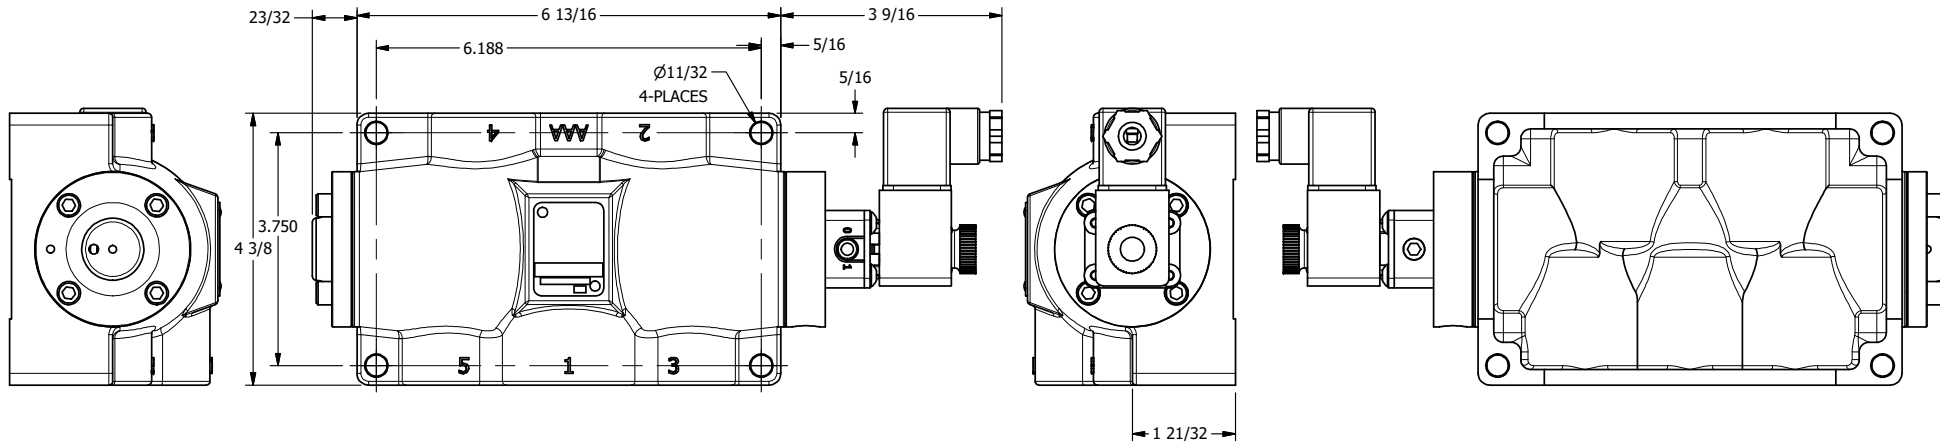

4

3

2

1

AAA
PRODUCTS
INTERNATIONAL

**AAA PRODUCTS
INTERNATIONAL**
7114 Harry Hines Blvd
Dallas, TX 75235

TITLE: 1" SIDE PORT, SNGL SOL, 2 POS,
SPR RTRN, INTR SAFE,
DUST EXCLDR, EXT PILOT

DRAWING NO.:
DIM_ES08ALZ