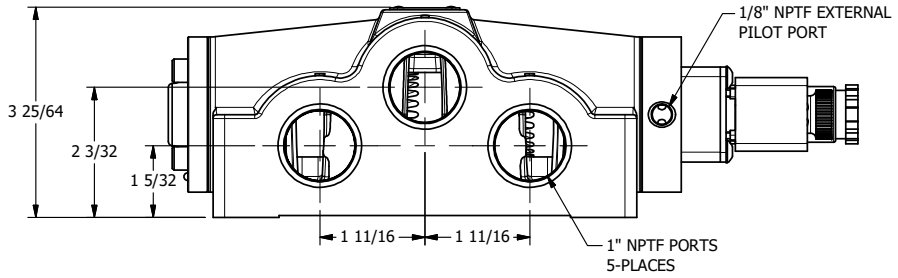

4

3

2

1

AAA
PRODUCTS
INTERNATIONAL

**AAA PRODUCTS
INTERNATIONAL**
7114 Harry Hines Blvd
Dallas, TX 75235

TITLE: 1" SIDE PORT, SNGL SOL, 2 POS,
SPR RTRN, INTR SAFE,
DUST EXCLDR, EXT PILOT

DRAWING NO.:
DIM_ES08ALZ