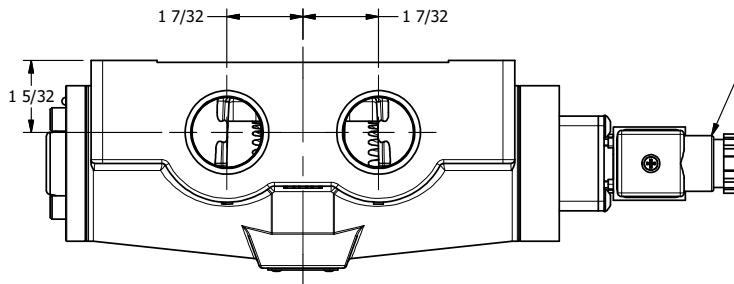

4

3

2

1

AAA
PRODUCTS
INTERNATIONAL

**AAA PRODUCTS
INTERNATIONAL**
7114 Harry Hines Blvd
Dallas, TX 75235

TITLE: 1" SIDE PORT, SNGL SOL, 2 POS,
SPR RTRN, INTR SAFE,
DUST EXCLDR, EXT PILOT

DRAWING NO.:
DIM_ES08ALZ