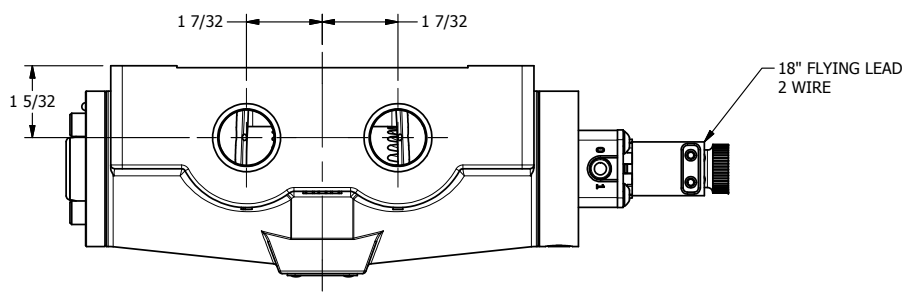

4

3

2

1

18" FLYING LEAD
2 WIRE

B

B

A

A

$\varnothing 11/32$
4-PLACES

3/4" NPTF PORTS
5-PLACES

(B) (A)
4 2
5 1 3
(EB) (P) (EA)

AAA
PRODUCTS
INTERNATIONAL

**AAA PRODUCTS
INTERNATIONAL**
7114 Harry Hines Blvd
Dallas, TX 75235

TITLE: 3/4" SIDE PORT, SNGL SOL, 2 POS,
SPR RTRN, FLYING LEAD,
DUST EXCLDR