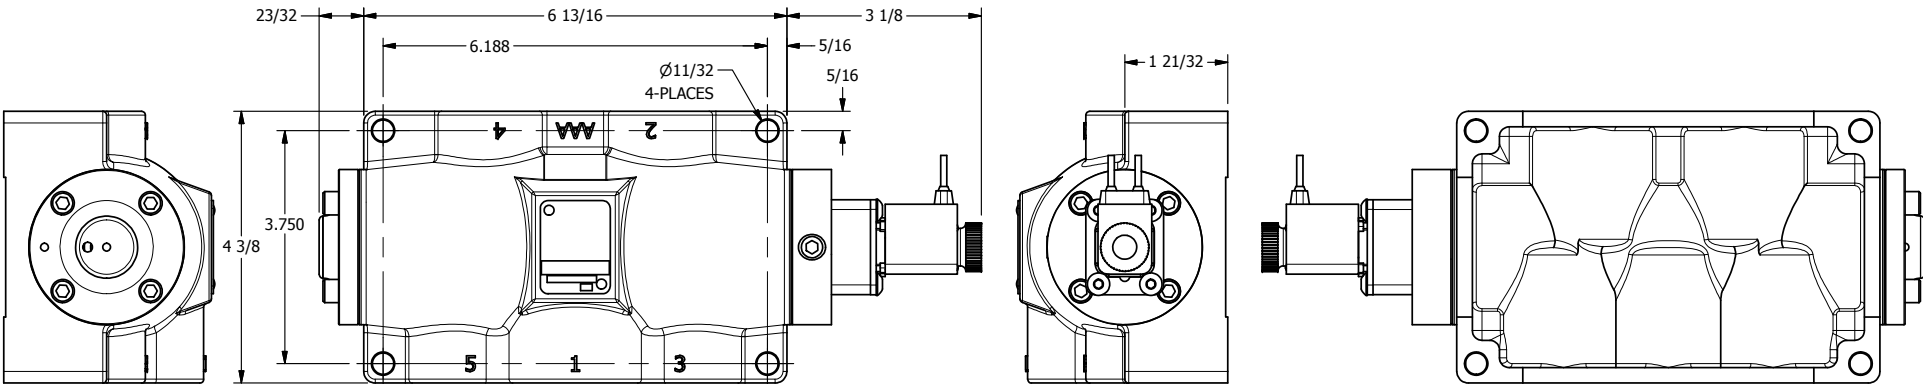

4

3

2

1

18" FLYING LEAD
2 WIRE

B

B

A

A

$\varnothing 11/32$
4-PLACES

3/4" NPTF PORTS
5-PLACES

(B) (A)
4 2
5 1 3
(EB) (P) (EA)

AAA
PRODUCTS
INTERNATIONAL

**AAA PRODUCTS
INTERNATIONAL**
7114 Harry Hines Blvd
Dallas, TX 75235

TITLE: 3/4" SIDE PORT, SNGL SOL, 2 POS,
SPR RTRN, FLYING LEAD,
DUST EXCLDR