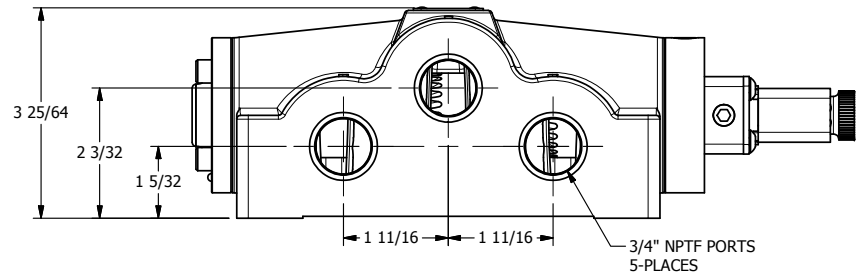

4

3

2

1

18" FLYING LEAD
2 WIRE

B

B

A

A

$\varnothing 11/32$
4-PLACES

3/4" NPTF PORTS
5-PLACES

(B) (A)
4 2
5 1 3
(EB) (P) (EA)

AAA
PRODUCTS
INTERNATIONAL

**AAA PRODUCTS
INTERNATIONAL**
7114 Harry Hines Blvd
Dallas, TX 75235

TITLE: 3/4" SIDE PORT, SNGL SOL, 2 POS,
SPR RTRN, FLYING LEAD,
DUST EXCLDR