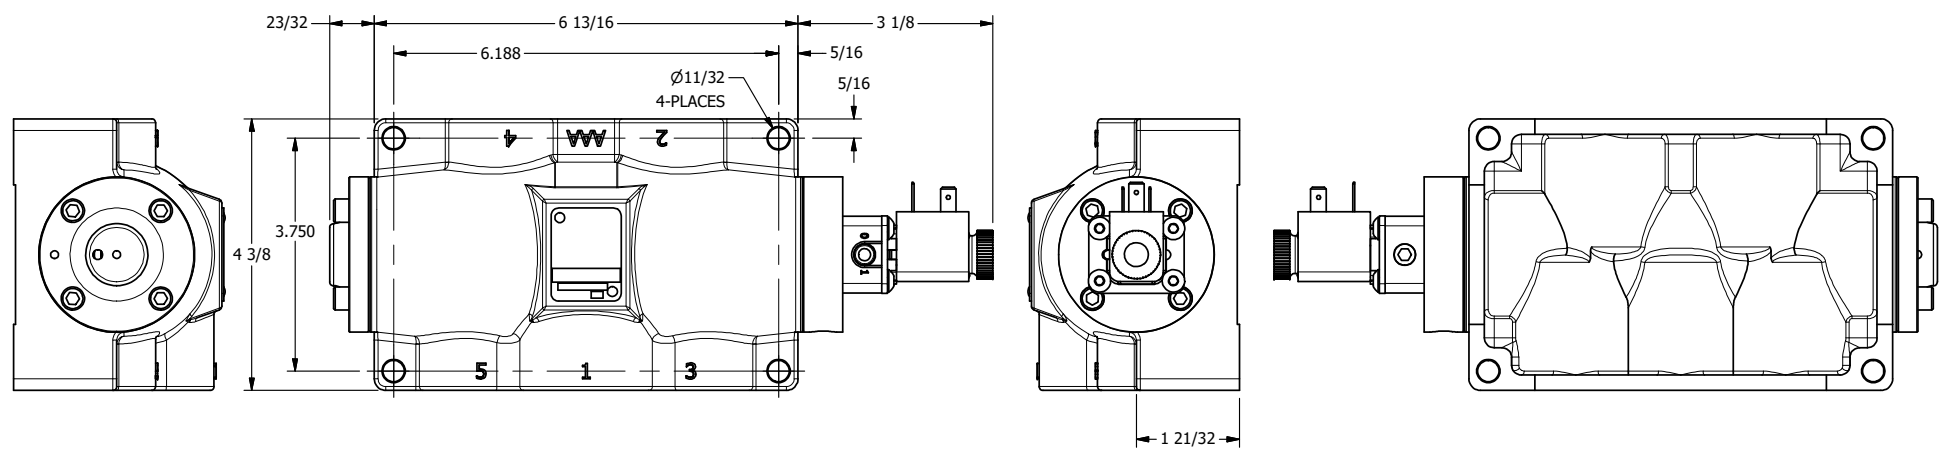

4

3

2

1

AAA
PRODUCTS
INTERNATIONAL

**AAA PRODUCTS
INTERNATIONAL**
7114 Harry Hines Blvd
Dallas, TX 75235

TITLE: 3/4" SIDE PORT, SNGL SOL, 2 POS,
SPR RTRN, DUST EXCLDR, EXT PILOT

DRAWING NO.:
DIM_ES06LZ