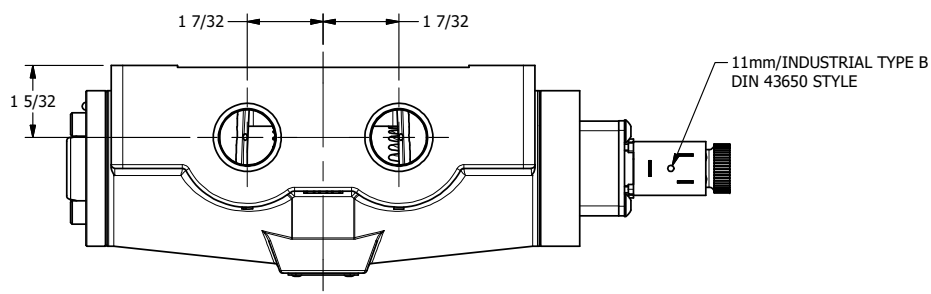

4

3

2

1

AAA
PRODUCTS
INTERNATIONAL

**AAA PRODUCTS
INTERNATIONAL**
7114 Harry Hines Blvd
Dallas, TX 75235

TITLE: 3/4" SIDE PORT, SNGL SOL, 2 POS,
SPR RTRN, DUST EXCLDR, EXT PILOT

DRAWING NO.:
DIM_ES06LZ