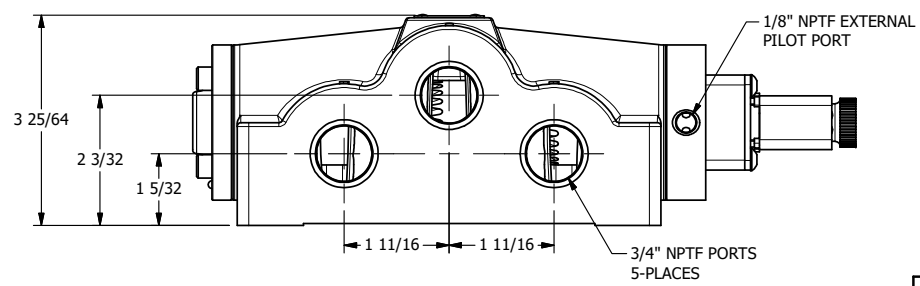

4

3

2

1

AAA
PRODUCTS
INTERNATIONAL

**AAA PRODUCTS
INTERNATIONAL**
7114 Harry Hines Blvd
Dallas, TX 75235

TITLE: 3/4" SIDE PORT, SNGL SOL, 2 POS,
SPR RTRN, DUST EXCLDR, EXT PILOT

DRAWING NO.:
DIM_ES06LZ