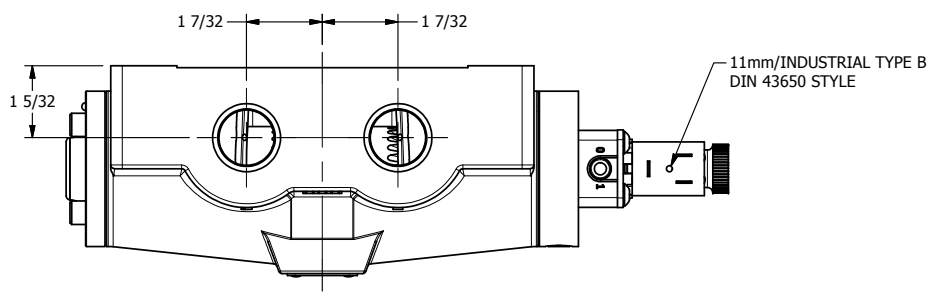

4

3

2

1

AAA
PRODUCTS
INTERNATIONAL

**AAA PRODUCTS
INTERNATIONAL**
7114 Harry Hines Blvd
Dallas, TX 75235

TITLE: 3/4" SIDE PORT, SNGL SOL, 2 POS,
SPRING RTRN, DUST EXCLDR

DRAWING NO.:
DIM_ESO6L