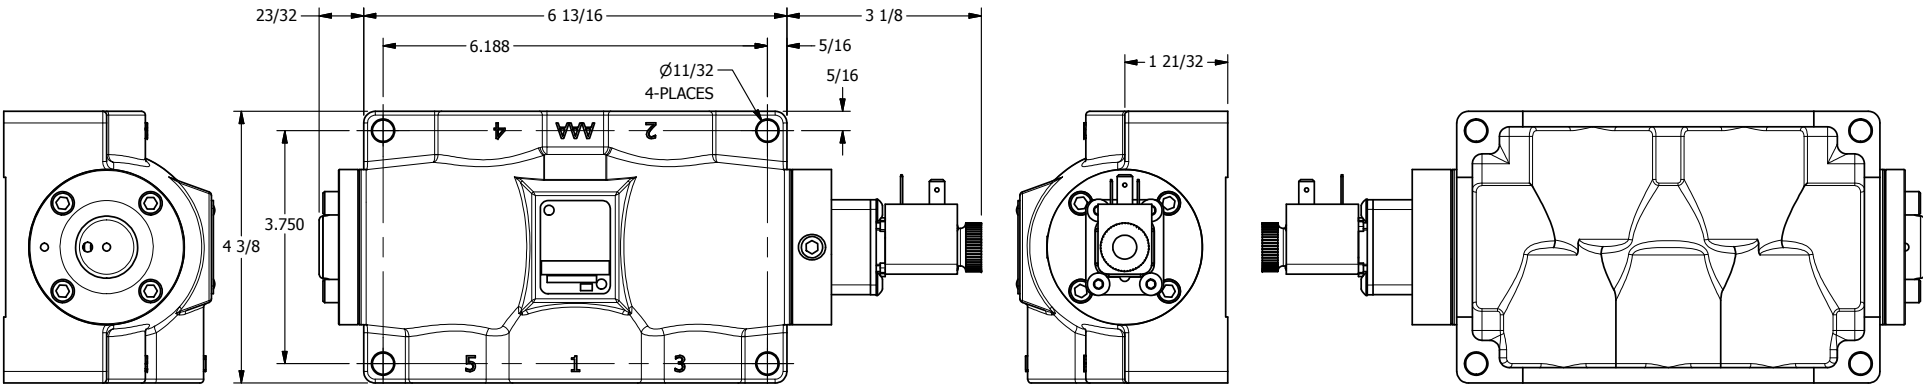

4

3

2

1

AAA
PRODUCTS
INTERNATIONAL

**AAA PRODUCTS
INTERNATIONAL**
7114 Harry Hines Blvd
Dallas, TX 75235

TITLE: 3/4" SIDE PORT, SNGL SOL, 2 POS,
SPRING RTRN, DUST EXCLDR

DRAWING NO.:
DIM_ESO6L