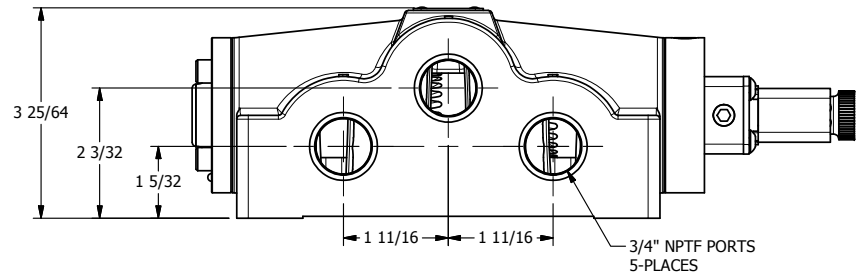

4

3

2

1

AAA
PRODUCTS
INTERNATIONAL

**AAA PRODUCTS
INTERNATIONAL**
7114 Harry Hines Blvd
Dallas, TX 75235

TITLE: 3/4" SIDE PORT, SNGL SOL, 2 POS,
SPRING RTRN, DUST EXCLDR

DRAWING NO.:
DIM_ESO6L