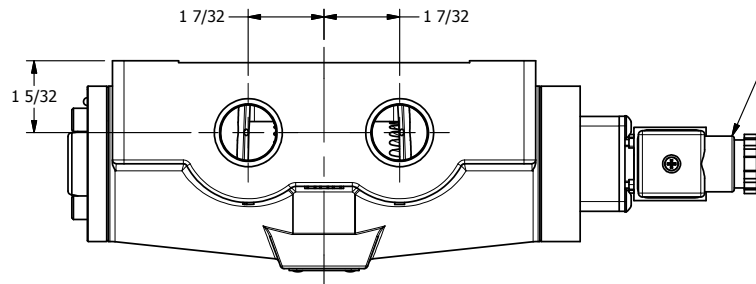

4

3

2

1

3/8" CORD GRIP DIN CAP INCLUDED
FORM A, ACC. TO EN 175301-803,
ISO 4400

AAA
PRODUCTS
INTERNATIONAL

**AAA PRODUCTS
INTERNATIONAL**
7114 Harry Hines Blvd
Dallas, TX 75235

TITLE: 3/4" SIDE PORT, SNGL SOL, 2 POS,
SPR RTRN, INTR SAFE, EXT PILOT

DRAWING NO.:
DIM_ESO6AZ

4

3

2

1

THE INFORMATION CONTAINED WITHIN THIS DOCUMENT IS PROPRIETARY TO AAA PRODUCTS AND MAY NOT BE DISCLOSED WITHOUT PRIOR WRITTEN CONSENT