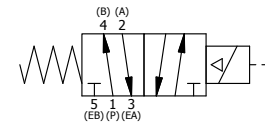

4

3

2

1

3/8" CORD GRIP DIN CAP INCLUDED
FORM A, ACC. TO EN 175301-803,
ISO 4400

AAA
PRODUCTS
INTERNATIONAL

**AAA PRODUCTS
INTERNATIONAL**
7114 Harry Hines Blvd
Dallas, TX 75235

TITLE: 3/4" SIDE PORT, SNGL SOL, 2 POS,
SPR RTRN, INTR SAFE, EXT PILOT