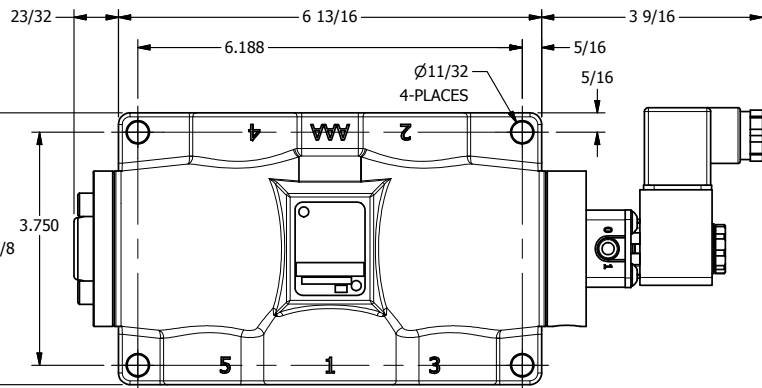

4

3

2

1

3/8" CORD GRIP DIN CAP INCLUDED
FORM A, ACC. TO EN 175301-803,
ISO 4400

AAA
PRODUCTS
INTERNATIONAL

**AAA PRODUCTS
INTERNATIONAL**
7114 Harry Hines Blvd
Dallas, TX 75235

TITLE: 3/4" SIDE PORT, SNGL SOL, 2 POS,
SPR RTRN, INTR SAFE, EXT PILOT

DRAWING NO.:
DIM_ESO6AZ

4

3

2

1

THE INFORMATION CONTAINED WITHIN THIS DOCUMENT IS PROPRIETARY TO AAA PRODUCTS AND MAY NOT BE DISCLOSED WITHOUT PRIOR WRITTEN CONSENT