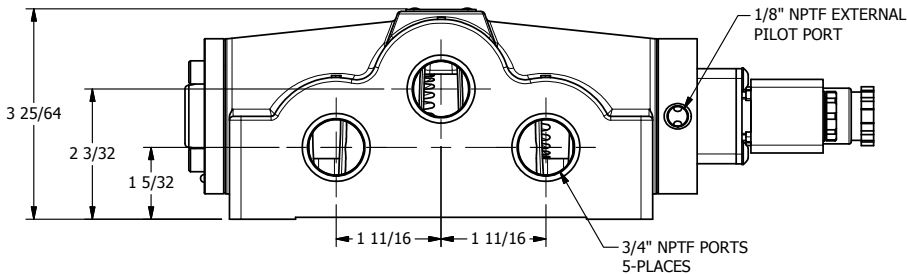

4

3

2

1

3/8" CORD GRIP DIN CAP INCLUDED
FORM A, ACC. TO EN 175301-803,
ISO 4400

AAA
PRODUCTS
INTERNATIONAL

**AAA PRODUCTS
INTERNATIONAL**
7114 Harry Hines Blvd
Dallas, TX 75235

TITLE: 3/4" SIDE PORT, SNGL SOL, 2 POS,
SPR RTRN, INTR SAFE, EXT PILOT

DRAWING NO.:
DIM_ESO6AZ

4

3

2

1

THE INFORMATION CONTAINED WITHIN THIS DOCUMENT IS PROPRIETARY TO AAA PRODUCTS AND MAY NOT BE DISCLOSED WITHOUT PRIOR WRITTEN CONSENT