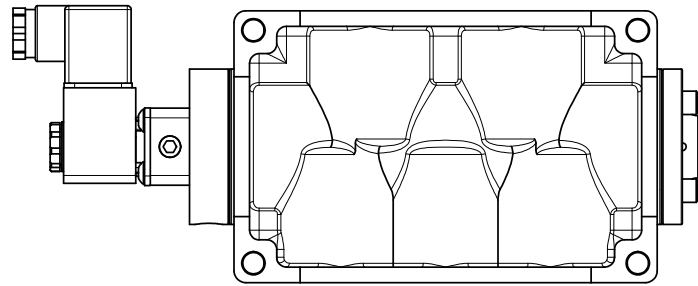

4

3

2

1

3/8" CORD GRIP DIN CAP INCLUDED
FORM A, ACC. TO EN 175301-803,
ISO 4400

AAA
PRODUCTS
INTERNATIONAL

**AAA PRODUCTS
INTERNATIONAL**
7114 Harry Hines Blvd
Dallas, TX 75235

TITLE: 3/4" SIDE PORT, SNGL SOL, 2 POS,
SPR RTRN, INTR SAFE, EXT PILOT

DRAWING NO.:
DIM_ESO6AZ

4

3

2

1

THE INFORMATION CONTAINED WITHIN THIS DOCUMENT IS PROPRIETARY TO AAA PRODUCTS AND MAY NOT BE DISCLOSED WITHOUT PRIOR WRITTEN CONSENT