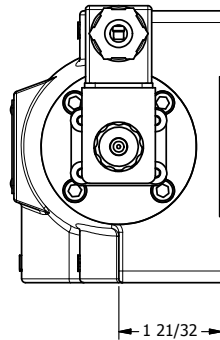

4

3

2

1

3/8" CORD GRIP DIN CAP INCLUDED
FORM A, ACC. TO EN 175301-803,
ISO 4400

AAA
PRODUCTS
INTERNATIONAL

**AAA PRODUCTS
INTERNATIONAL**
7114 Harry Hines Blvd
Dallas, TX 75235

TITLE: 3/4" SIDE PORT, SNGL SOL, 2 POS,
SPR RTRN, INTR SAFE, EXT PILOT

DRAWING NO.:
DIM_ESO6AZ

4

3

2

1

THE INFORMATION CONTAINED WITHIN THIS DOCUMENT IS PROPRIETARY TO AAA PRODUCTS AND MAY NOT BE DISCLOSED WITHOUT PRIOR WRITTEN CONSENT