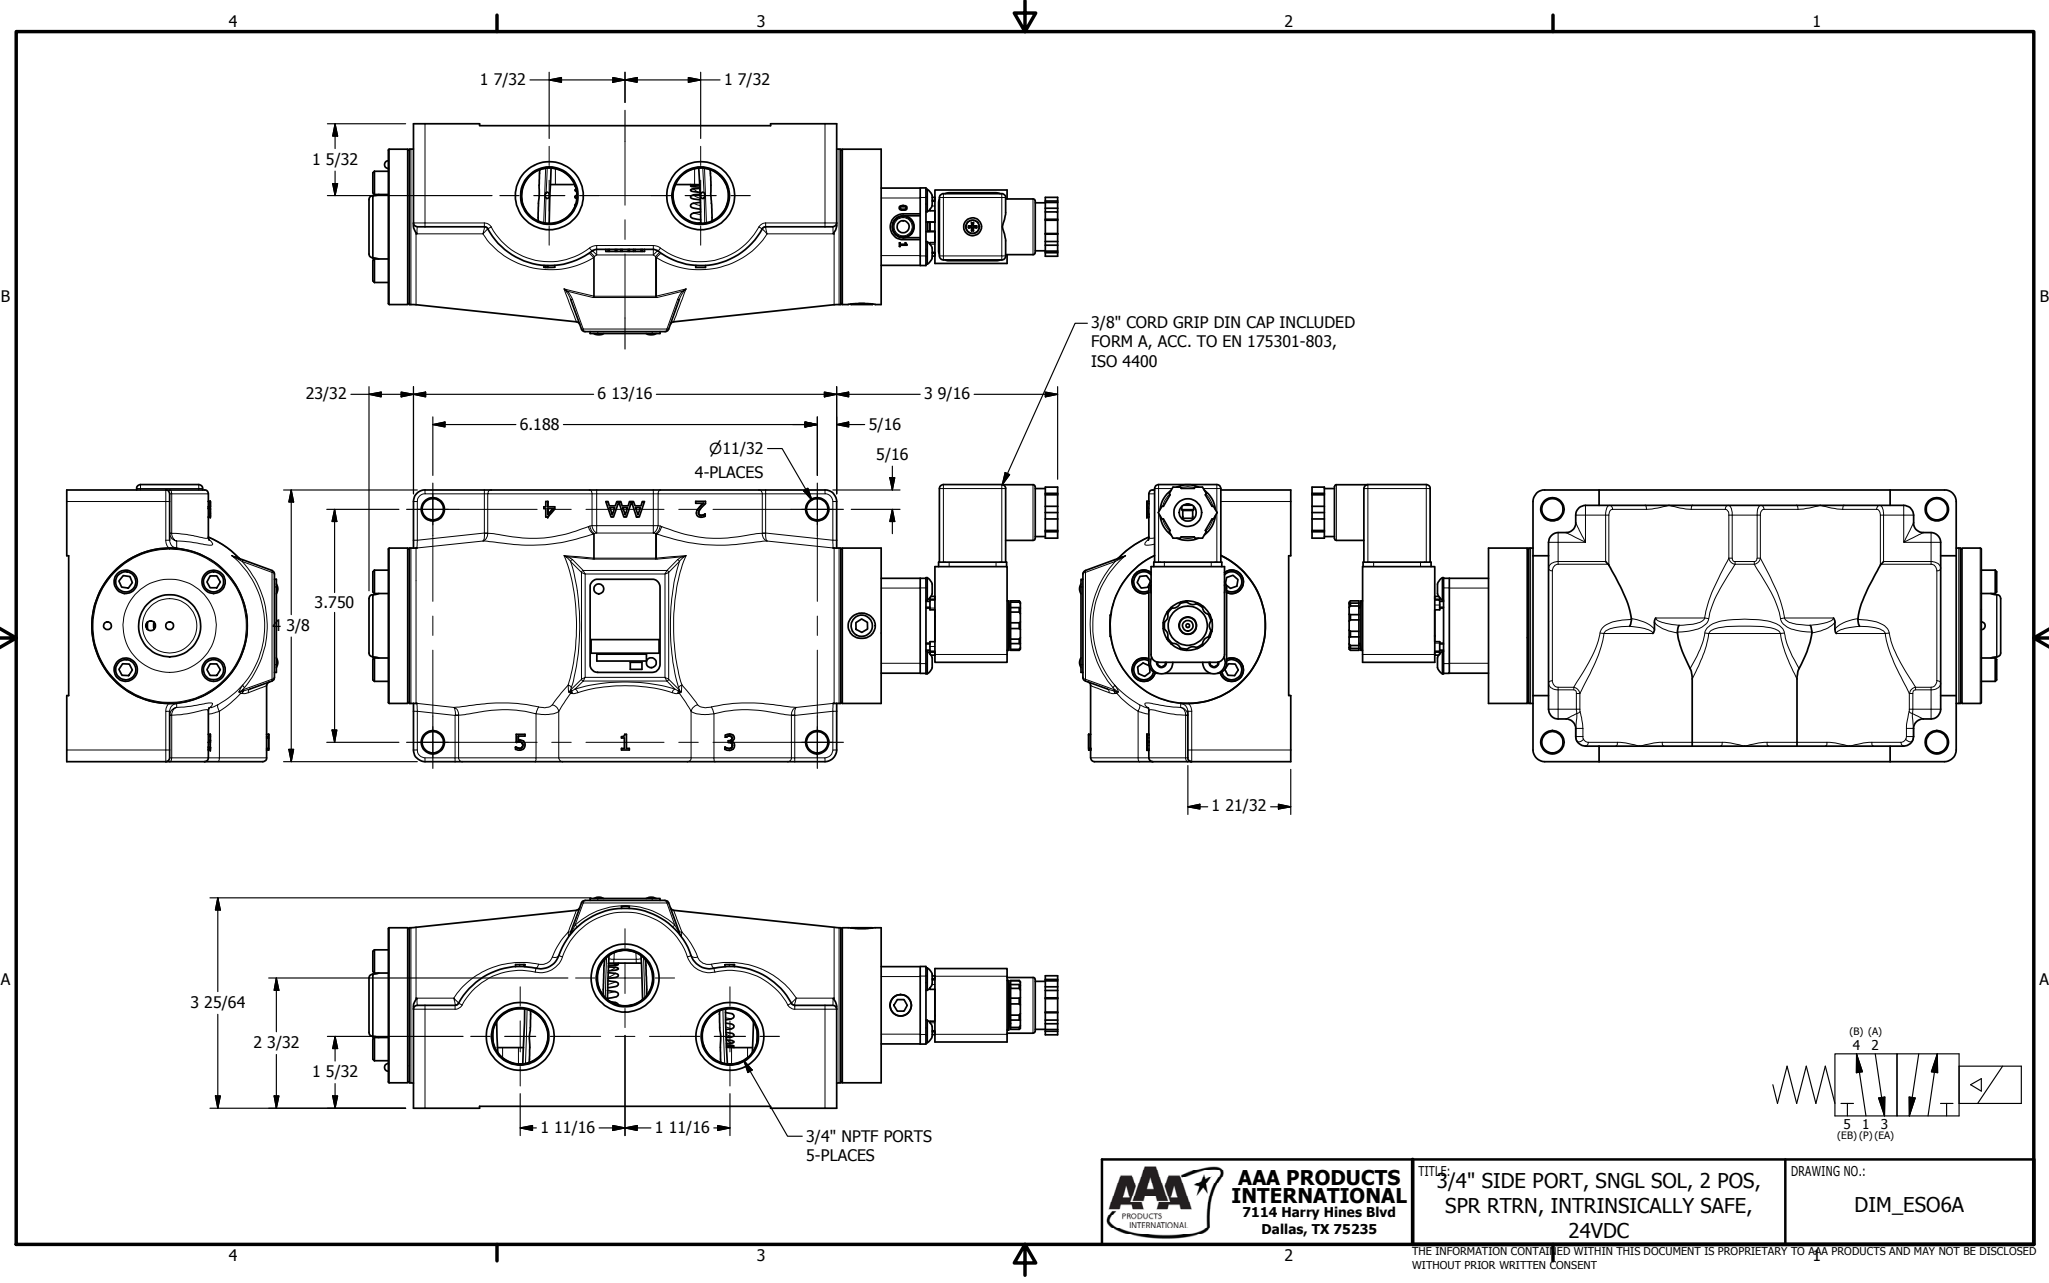

3/8" CORD GRIP DIN CAP INCLUDED  
 FORM A, ACC. TO EN 175301-803,  
 ISO 4400

Ø11/32  
 4-PLACES

3/4" NPTF PORTS  
 5-PLACES

**AAA**  
 PRODUCTS  
 INTERNATIONAL

**AAA PRODUCTS  
 INTERNATIONAL**  
 7114 Harry Hines Blvd  
 Dallas, TX 75235

TITLE: 3/4" SIDE PORT, SNGL SOL, 2 POS,  
 SPR RTRN, INTRINSICALLY SAFE,  
 24VDC

DRAWING NO.:  
 DIM\_ESO6A

THE INFORMATION CONTAINED WITHIN THIS DOCUMENT IS PROPRIETARY TO AAA PRODUCTS AND MAY NOT BE DISCLOSED WITHOUT PRIOR WRITTEN CONSENT