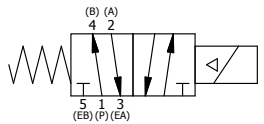

4

3

2

1

B

B

A

A

3/8" CORD GRIP DIN CAP INCLUDED  
 FORM A, ACC. TO EN 175301-803,  
 ISO 4400

Ø11/32  
 4-PLACES

3/4" NPTF PORTS  
 5-PLACES

**AAA**  
 PRODUCTS  
 INTERNATIONAL

**AAA PRODUCTS  
 INTERNATIONAL**  
 7114 Harry Hines Blvd  
 Dallas, TX 75235

TITLE: 3/4" SIDE PORT, SNGL SOL, 2 POS,  
 SPR RTRN, INTRINSICALLY SAFE,  
 24VDC

DRAWING NO.:  
 DIM\_ESO6A

THE INFORMATION CONTAINED WITHIN THIS DOCUMENT IS PROPRIETARY TO AAA PRODUCTS AND MAY NOT BE DISCLOSED WITHOUT PRIOR WRITTEN CONSENT