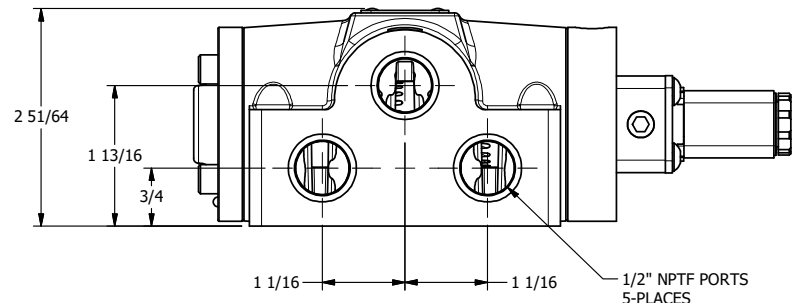

4

3

2

1

4

3

2

1

AAA
PRODUCTS
INTERNATIONAL

**AAA PRODUCTS
INTERNATIONAL**
7114 Harry Hines Blvd
Dallas, TX 75235

TITLE: 1/2" SIDE PORT, SNGL SOL, 2 POS,
SPR RTRN, EXT PILOT

DRAWING NO.:
DIM_ESO4Z

THE INFORMATION CONTAINED WITHIN THIS DOCUMENT IS PROPRIETARY TO AAA PRODUCTS AND MAY NOT BE DISCLOSED WITHOUT PRIOR WRITTEN CONSENT