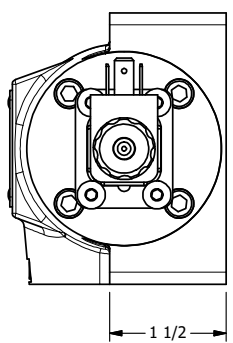

4

3

2

1

4

3

2

1

AAA
PRODUCTS
INTERNATIONAL

**AAA PRODUCTS
INTERNATIONAL**
7114 Harry Hines Blvd
Dallas, TX 75235

TITLE: 1/2" SIDE PORT, SNGL SOL, 2 POS,
SPR RTRN, EXT PILOT

DRAWING NO.:
DIM_ESO4Z

THE INFORMATION CONTAINED WITHIN THIS DOCUMENT IS PROPRIETARY TO AAA PRODUCTS AND MAY NOT BE DISCLOSED WITHOUT PRIOR WRITTEN CONSENT