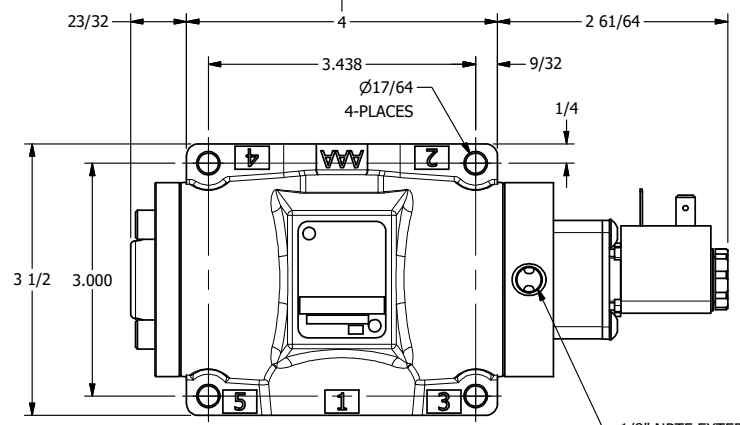

4

3

2

1

4

3

2

1

AAA
PRODUCTS
INTERNATIONAL

**AAA PRODUCTS
INTERNATIONAL**
7114 Harry Hines Blvd
Dallas, TX 75235

TITLE: 1/2" SIDE PORT, SNGL SOL, 2 POS,
SPR RTRN, EXT PILOT

DRAWING NO.:
DIM_ESO4Z

THE INFORMATION CONTAINED WITHIN THIS DOCUMENT IS PROPRIETARY TO AAA PRODUCTS AND MAY NOT BE DISCLOSED WITHOUT PRIOR WRITTEN CONSENT