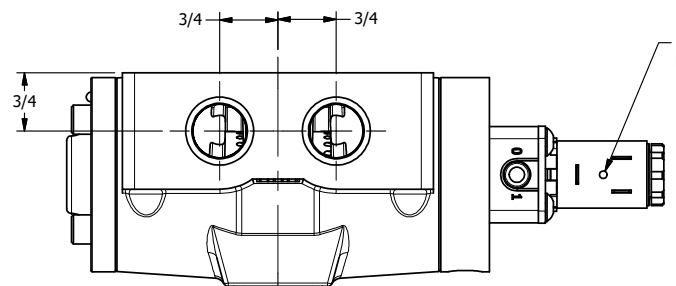

4

3

2

1

4

3

2

1

AAA
PRODUCTS
INTERNATIONAL

**AAA PRODUCTS
INTERNATIONAL**
7114 Harry Hines Blvd
Dallas, TX 75235

TITLE: 1/2" SIDE PORT, SNGL SOL, 2 POS,
SPR RTRN, EXT PILOT

DRAWING NO.:
DIM_ESO4Z

THE INFORMATION CONTAINED WITHIN THIS DOCUMENT IS PROPRIETARY TO AAA PRODUCTS AND MAY NOT BE DISCLOSED WITHOUT PRIOR WRITTEN CONSENT