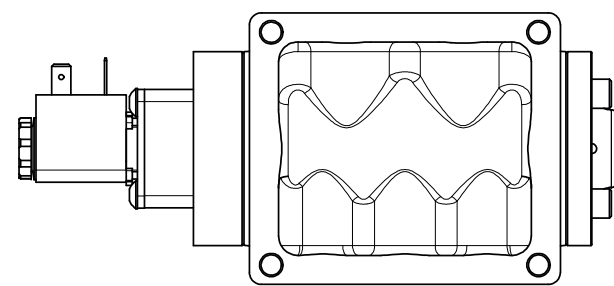

4

3

2

1

4

3

2

1

AAA
PRODUCTS
INTERNATIONAL

**AAA PRODUCTS
INTERNATIONAL**
7114 Harry Hines Blvd
Dallas, TX 75235

TITLE: 1/2" SIDE PORT, SNGL SOL, 2 POS,
SPR RTRN, EXT PILOT

DRAWING NO.:
DIM_ESO4Z

THE INFORMATION CONTAINED WITHIN THIS DOCUMENT IS PROPRIETARY TO AAA PRODUCTS AND MAY NOT BE DISCLOSED WITHOUT PRIOR WRITTEN CONSENT