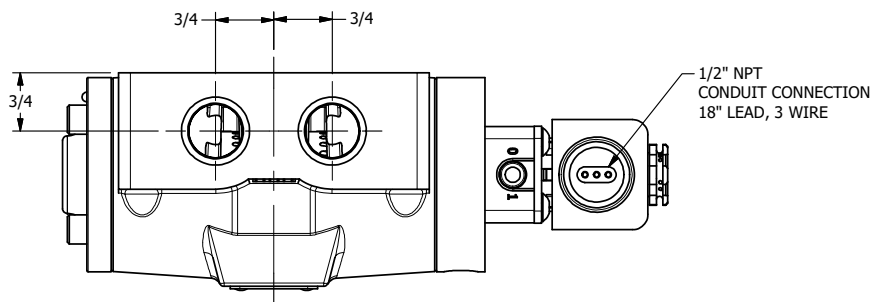

4

3

2

1

**AAA**  
PRODUCTS  
INTERNATIONAL

**AAA PRODUCTS  
INTERNATIONAL**  
7114 Harry Hines Blvd  
Dallas, TX 75235

TITLE: 1/2" SIDE PORT, SNGL SOL, 2 POS,  
SPR RTRN, EXPL PROOF,  
SIDE VENT, EXT PILOT

DRAWING NO.:  
DIM\_ESO4XCZ