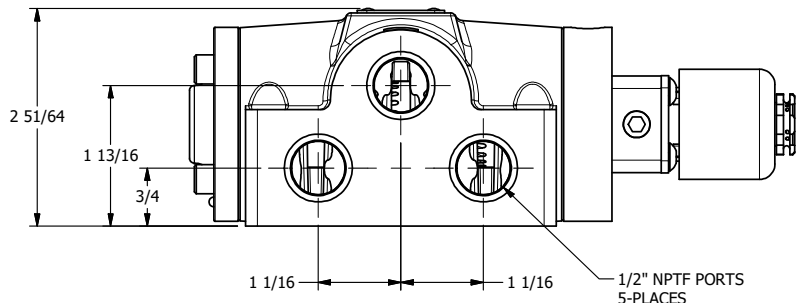

4

3

2

1

**AAA**  
PRODUCTS  
INTERNATIONAL

**AAA PRODUCTS  
INTERNATIONAL**  
7114 Harry Hines Blvd  
Dallas, TX 75235

TITLE: 1/2" SIDE PORT, SNGL SOL, 2 POS,  
SPR RTRN, EXPL PROOF,  
SIDE VENT, EXT PILOT

DRAWING NO.:  
DIM\_ESO4XCZ