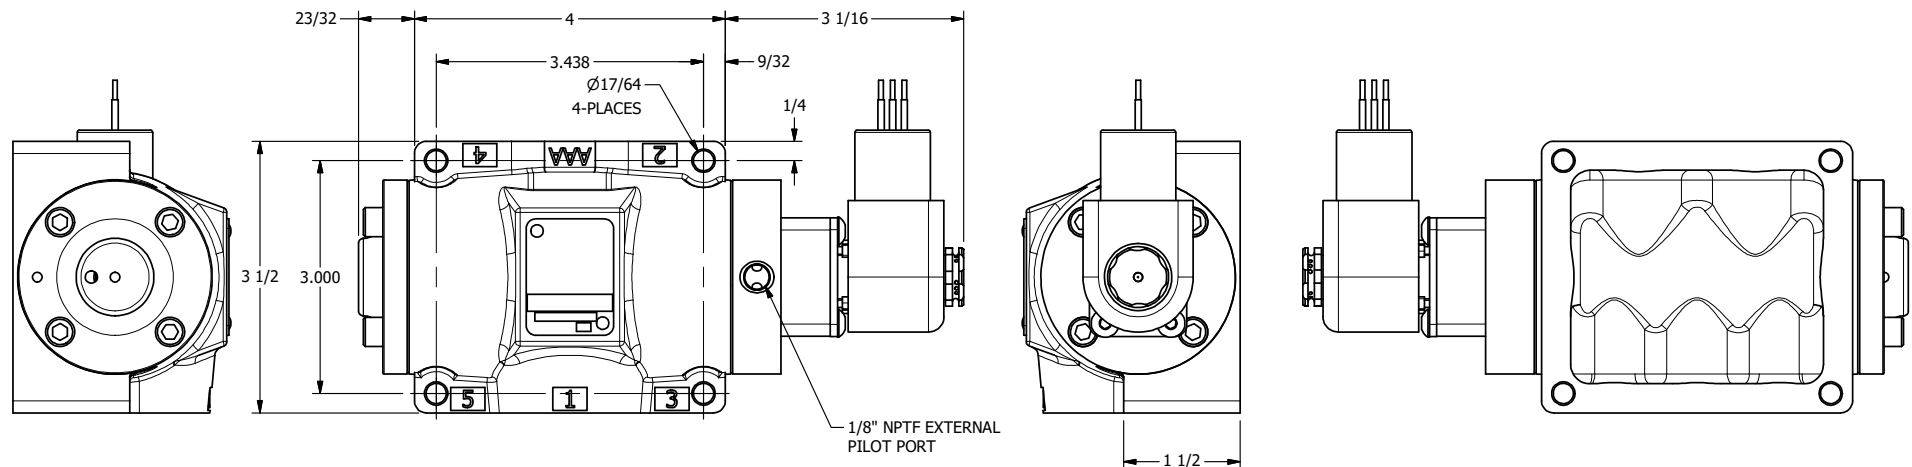

4

3

2

1

**AAA**  
PRODUCTS  
INTERNATIONAL

**AAA PRODUCTS  
INTERNATIONAL**  
7114 Harry Hines Blvd  
Dallas, TX 75235

TITLE: 1/2" SIDE PORT, SNGL SOL, 2 POS,  
SPR RTRN, EXPL PROOF,  
SIDE VENT, EXT PILOT

DRAWING NO.:  
DIM\_ESO4XCZ