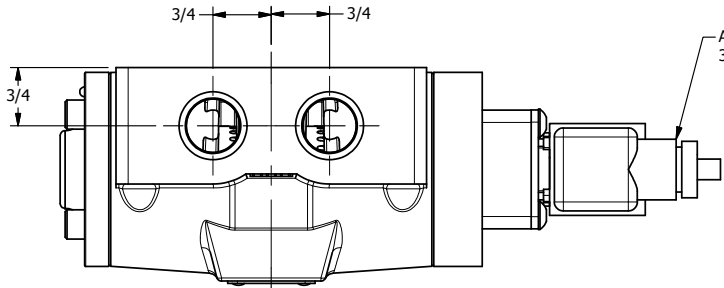

4

3

2

1

23/32   4   3 9/64

3.438
 $\phi 17/64$
4-PLACES

1/4