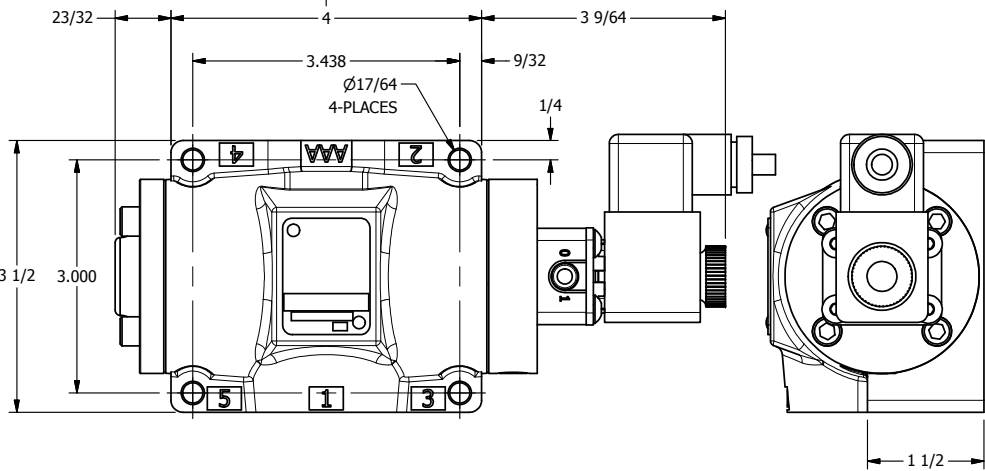

4

3

2

1

23/32 4 3 9/64

3.438
 $\phi 17/64$
 4-PLACES

1/4

3 1/2 3.000

1 1/16 1 1/16 1/2" NPTF PORTS
 5-PLACES

AAA
 PRODUCTS
 INTERNATIONAL

**AAA PRODUCTS
 INTERNATIONAL**
 7114 Harry Hines Blvd
 Dallas, TX 75235

TITLE: 1/2" SIDE PORT, SNGL SOL, 2 POS,
 SPR RTRN, ATEX/IEC MOLDED COIL,
 DUST EXCLDR

DRAWING NO.:
 DIM_ESO4TL

4

3

2

1

THE INFORMATION CONTAINED WITHIN THIS DOCUMENT IS PROPRIETARY TO AAA PRODUCTS AND MAY NOT BE DISCLOSED WITHOUT PRIOR WRITTEN CONSENT