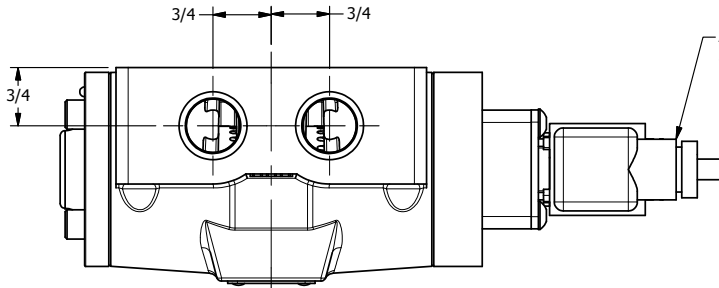

4

3

2

1

**AAA**  
PRODUCTS  
INTERNATIONAL

**AAA PRODUCTS  
INTERNATIONAL**  
7114 Harry Hines Blvd  
Dallas, TX 75235

TITLE: 1/2" SIDE PORT, SNGL SOL, 2 POS,  
SPR RTRN, ATEX/IEC MOLDED COIL,  
SIDE VENT

DRAWING NO.:  
DIM\_ESO4TC