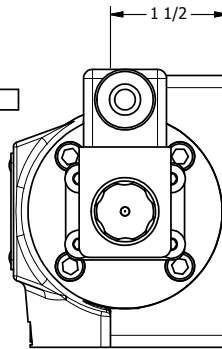

4

3

2

1

**AAA**  
PRODUCTS  
INTERNATIONAL

**AAA PRODUCTS  
INTERNATIONAL**  
7114 Harry Hines Blvd  
Dallas, TX 75235

TITLE: 1/2" SIDE PORT, SNGL SOL, 2 POS,  
SPR RTRN, ATEX/IEC MOLDED COIL,  
SIDE VENT

DRAWING NO.:  
DIM\_ESO4TC