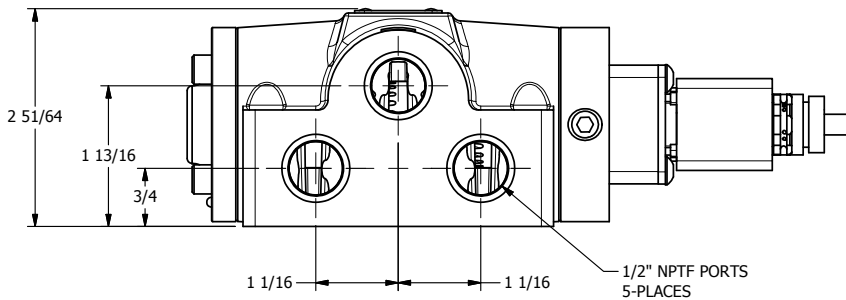

4

3

2

1

**AAA**  
PRODUCTS  
INTERNATIONAL

**AAA PRODUCTS  
INTERNATIONAL**  
7114 Harry Hines Blvd  
Dallas, TX 75235

TITLE: 1/2" SIDE PORT, SNGL SOL, 2 POS,  
SPR RTRN, ATEX/IEC MOLDED COIL,  
SIDE VENT

DRAWING NO.:  
DIM\_ESO4TC