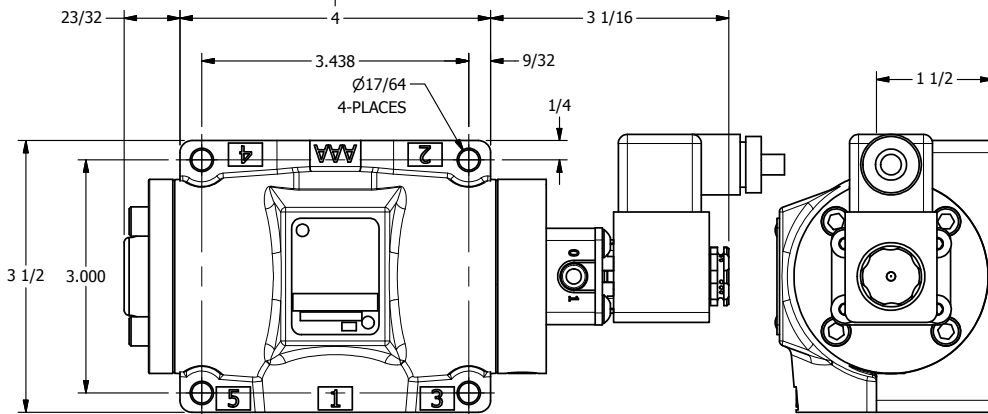

4

3

2

1

**AAA**  
PRODUCTS  
INTERNATIONAL

**AAA PRODUCTS  
INTERNATIONAL**  
7114 Harry Hines Blvd  
Dallas, TX 75235

TITLE: 1/2" SIDE PORT, SNGL SOL, 2 POS,  
SPR RTRN, ATEX/IEC MOLDED COIL,  
SIDE VENT

DRAWING NO.:  
DIM\_ESO4TC