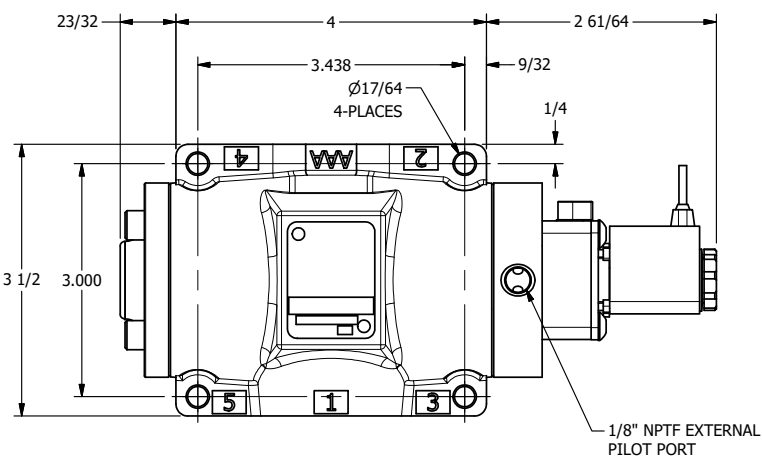

4

3

2

1

AAA
PRODUCTS
INTERNATIONAL

**AAA PRODUCTS
INTERNATIONAL**
7114 Harry Hines Blvd
Dallas, TX 75235

TITLE: 1/2" SUBPLATE, SNGL SOL, 2 POS,
SPR RTRN, FYLING LEAD,
LCKNG OVRD, EXT PILOT

DRAWING NO.:
DIM_ESO4PMOZ