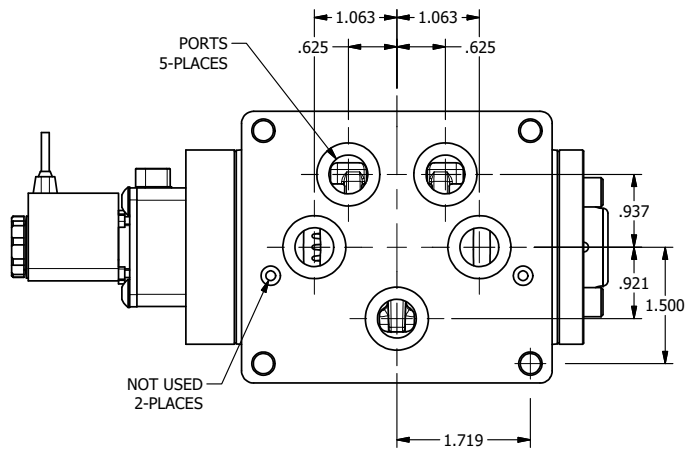

4

3

2

1

AAA
PRODUCTS
INTERNATIONAL

**AAA PRODUCTS
INTERNATIONAL**
7114 Harry Hines Blvd
Dallas, TX 75235

TITLE: 1/2" SUBPLATE, SNGL SOL, 2 POS,
SPR RTRN, FYLING LEAD,
LCKNG OVRD, EXT PILOT

DRAWING NO.:
DIM_ESO4PMOZ