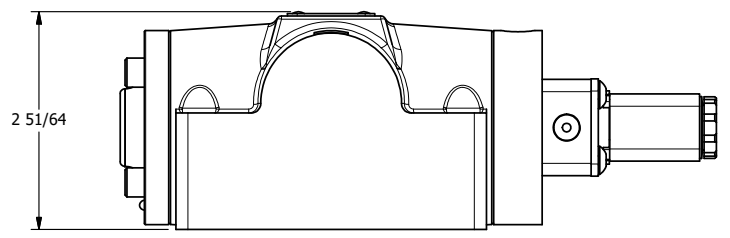

4

3

2

1

AAA
PRODUCTS
INTERNATIONAL

**AAA PRODUCTS
INTERNATIONAL**
7114 Harry Hines Blvd
Dallas, TX 75235

TITLE: 1/2" SUBPLATE, SNGL SOL, 2 POS,
SPR RTRN, FYLING LEAD,
LCKNG OVRD, EXT PILOT

DRAWING NO.:
DIM_ESO4PMOZ