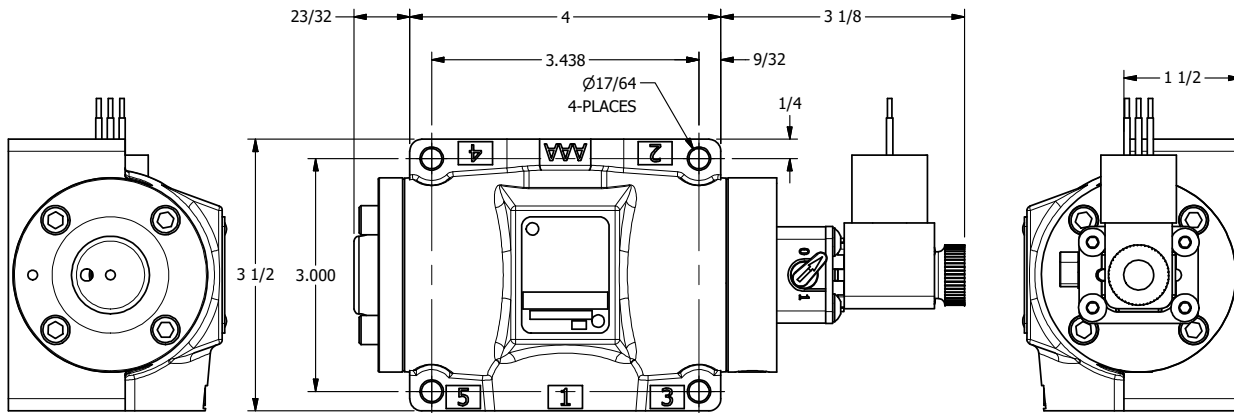

4

3

2

1

**AAA**  
PRODUCTS  
INTERNATIONAL

**AAA PRODUCTS  
INTERNATIONAL**  
7114 Harry Hines Blvd  
Dallas, TX 75235

TITLE: 1/2" SUBPLATE, SNGL SOL, 2 POS,  
SPRING RTRN, MOLD-OVER,  
LCKNG OVRD, DUST EXCLDR

DRAWING NO.:  
DIM\_ESO4PJOL

THE INFORMATION CONTAINED WITHIN THIS DOCUMENT IS PROPRIETARY TO AAA PRODUCTS AND MAY NOT BE DISCLOSED WITHOUT PRIOR WRITTEN CONSENT

4

1

3

4

2