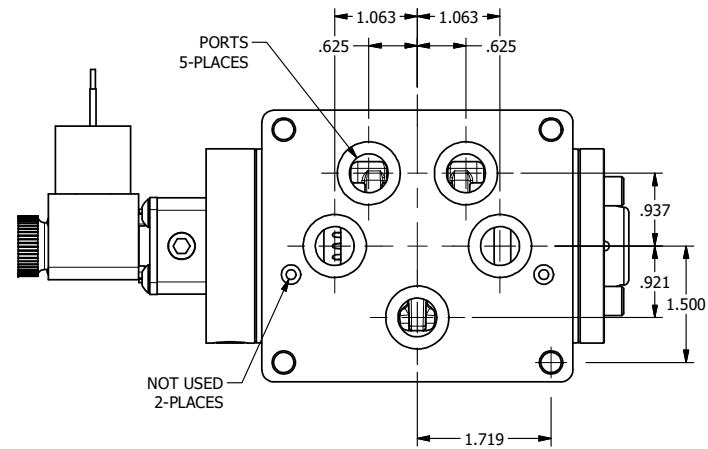

4

3

2

1

**AAA**  
PRODUCTS  
INTERNATIONAL

**AAA PRODUCTS  
INTERNATIONAL**  
7114 Harry Hines Blvd  
Dallas, TX 75235

TITLE: 1/2" SUBPLATE, SNGL SOL, 2 POS,  
SPRING RTRN, MOLD-OVER,  
LCKNG OVRD, DUST EXCLDR

DRAWING NO.:  
DIM\_ESO4PJOL

THE INFORMATION CONTAINED WITHIN THIS DOCUMENT IS PROPRIETARY TO AAA PRODUCTS AND MAY NOT BE DISCLOSED WITHOUT PRIOR WRITTEN CONSENT

4

1

3

4

2