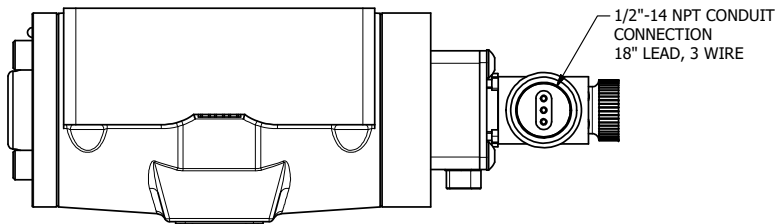

4

3

2

1

**AAA**  
PRODUCTS  
INTERNATIONAL

**AAA PRODUCTS  
INTERNATIONAL**  
7114 Harry Hines Blvd  
Dallas, TX 75235

TITLE: 1/2" SUBPLATE, SNGL SOL, 2 POS,  
SPRING RTRN, MOLD-OVER,  
LCKNG OVRD, DUST EXCLDR

DRAWING NO.:  
DIM\_ESO4PJOL

THE INFORMATION CONTAINED WITHIN THIS DOCUMENT IS PROPRIETARY TO AAA PRODUCTS AND MAY NOT BE DISCLOSED WITHOUT PRIOR WRITTEN CONSENT

4

1

3

4

2