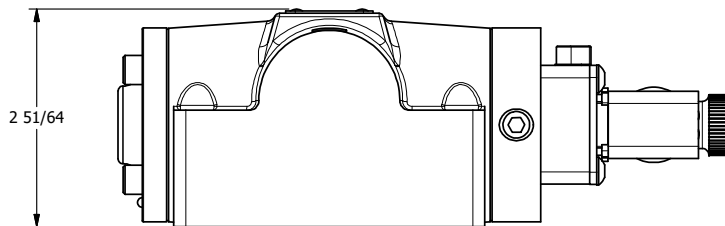

4

3

2

1

**AAA**  
PRODUCTS  
INTERNATIONAL

**AAA PRODUCTS  
INTERNATIONAL**  
7114 Harry Hines Blvd  
Dallas, TX 75235

TITLE: 1/2" SUBPLATE, SNGL SOL, 2 POS,  
SPRING RTRN, MOLD-OVER,  
LCKNG OVRD, DUST EXCLDR

DRAWING NO.:  
DIM\_ESO4PJOL

THE INFORMATION CONTAINED WITHIN THIS DOCUMENT IS PROPRIETARY TO AAA PRODUCTS AND MAY NOT BE DISCLOSED WITHOUT PRIOR WRITTEN CONSENT

4

1

3

4

2