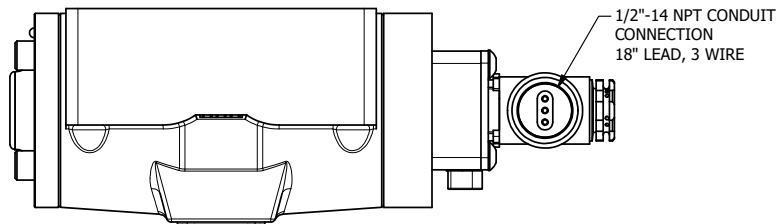

4

3

2

1

1/2"-14 NPT CONDUIT CONNECTION  
18" LEAD, 3 WIRE

B

B

A

A

**AAA**  
PRODUCTS  
INTERNATIONAL

**AAA PRODUCTS  
INTERNATIONAL**  
7114 Harry Hines Blvd  
Dallas, TX 75235

TITLE: 1/2" SUBPLATE, SNGL SOL, 2 POS,  
SPRING RTRN, MOLD-OVER,  
LCKNG OVRD, SIDE VENT

DRAWING NO.:  
DIM\_ESO4PJOC