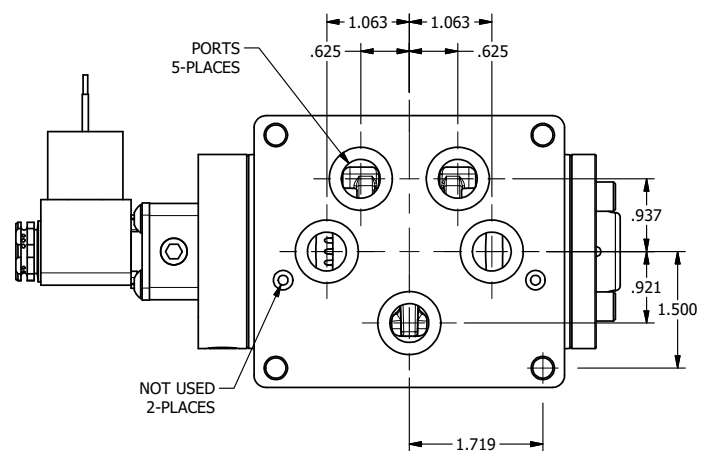

4

3

2

1

1/2"-14 NPT CONDUIT CONNECTION  
18" LEAD, 3 WIRE

B

B

A

A

**AAA**  
PRODUCTS  
INTERNATIONAL

**AAA PRODUCTS  
INTERNATIONAL**  
7114 Harry Hines Blvd  
Dallas, TX 75235

TITLE: 1/2" SUBPLATE, SNGL SOL, 2 POS,  
SPRING RTRN, MOLD-OVER,  
LCKNG OVRD, SIDE VENT

DRAWING NO.:  
DIM\_ESO4PJOC