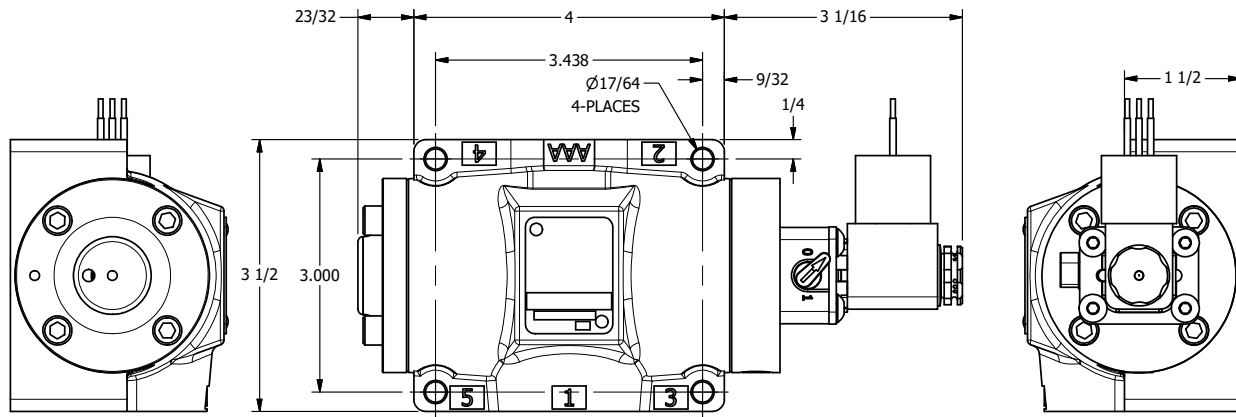

4

3

2

1

1/2"-14 NPT CONDUIT CONNECTION  
18" LEAD, 3 WIRE

B

B

A

A

**AAA**  
PRODUCTS  
INTERNATIONAL

**AAA PRODUCTS  
INTERNATIONAL**  
7114 Harry Hines Blvd  
Dallas, TX 75235

TITLE: 1/2" SUBPLATE, SNGL SOL, 2 POS,  
SPRING RTRN, MOLD-OVER,  
LCKNG OVRD, SIDE VENT

DRAWING NO.:  
DIM\_ESO4PJOC