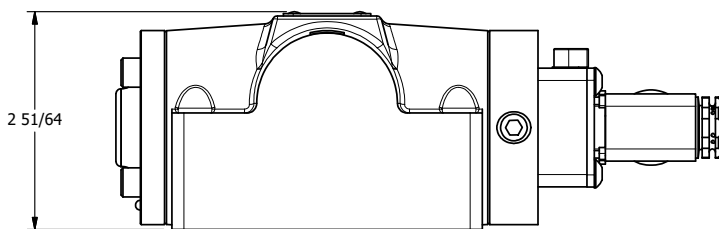

4

3

2

1

1/2"-14 NPT CONDUIT CONNECTION  
18" LEAD, 3 WIRE

B

B

A

A

**AAA**  
PRODUCTS  
INTERNATIONAL

**AAA PRODUCTS  
INTERNATIONAL**  
7114 Harry Hines Blvd  
Dallas, TX 75235

TITLE: 1/2" SUBPLATE, SNGL SOL, 2 POS,  
SPRING RTRN, MOLD-OVER,  
LCKNG OVRD, SIDE VENT

DRAWING NO.:  
DIM\_ESO4PJOC