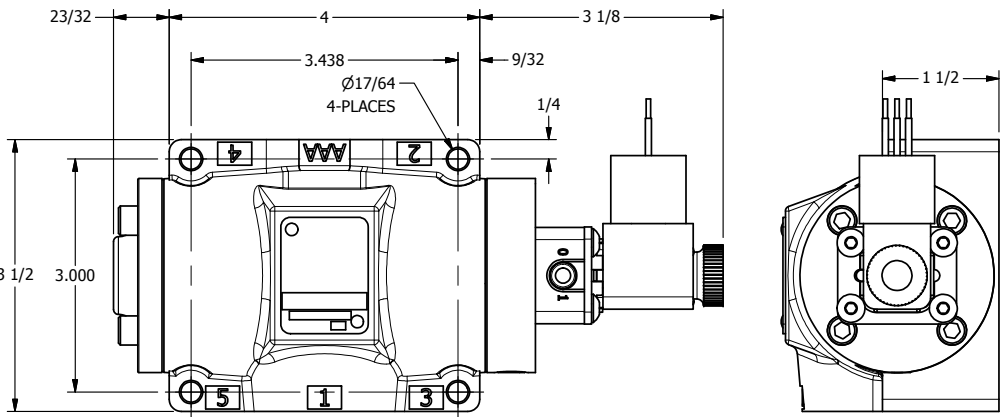

4

3

2

1

1/2"-14 NPT CONDUIT CONNECTION
18" LEAD, 3 WIRE

AAA
PRODUCTS
INTERNATIONAL

AAA PRODUCTS INTERNATIONAL
7114 Harry Hines Blvd
Dallas, TX 75235

TITLE: 1/2" SUBPLATE, SNGL SOL, 2 POS,
SPRING RTRN, MOLD-OVER,
DUST EXCLDR

DRAWING NO.:
DIM_ESO4PJL

THE INFORMATION CONTAINED WITHIN THIS DOCUMENT IS PROPRIETARY TO AAA PRODUCTS AND MAY NOT BE DISCLOSED WITHOUT PRIOR WRITTEN CONSENT

4

3

2

1

B

B