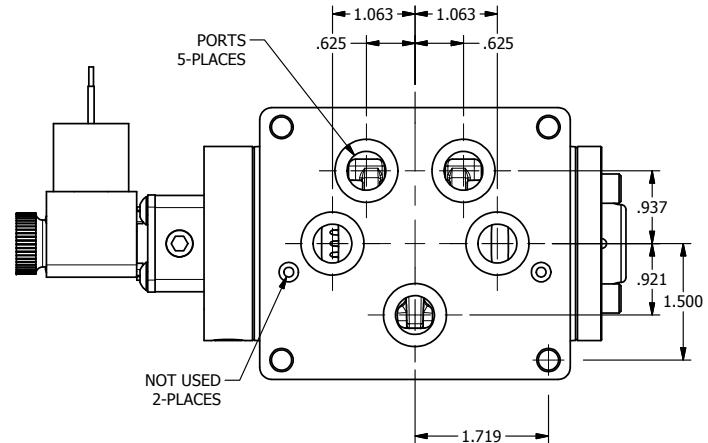

4

3

2

1

1/2"-14 NPT CONDUIT CONNECTION
18" LEAD, 3 WIRE

AAA
PRODUCTS
INTERNATIONAL

AAA PRODUCTS INTERNATIONAL
7114 Harry Hines Blvd
Dallas, TX 75235

TITLE: 1/2" SUBPLATE, SNGL SOL, 2 POS,
SPRING RTRN, MOLD-OVER,
DUST EXCLDR

DRAWING NO.:
DIM_ESO4PJL

THE INFORMATION CONTAINED WITHIN THIS DOCUMENT IS PROPRIETARY TO AAA PRODUCTS AND MAY NOT BE DISCLOSED WITHOUT PRIOR WRITTEN CONSENT

4

3

2

1

B

B