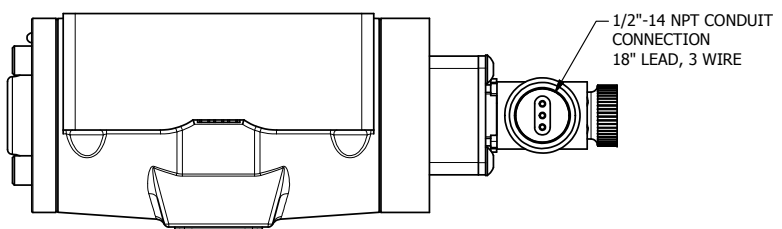

4

3

2

1

1/2"-14 NPT CONDUIT CONNECTION
18" LEAD, 3 WIRE

AAA
PRODUCTS
INTERNATIONAL

AAA PRODUCTS INTERNATIONAL
7114 Harry Hines Blvd
Dallas, TX 75235

TITLE: 1/2" SUBPLATE, SNGL SOL, 2 POS,
SPRING RTRN, MOLD-OVER,
DUST EXCLDR