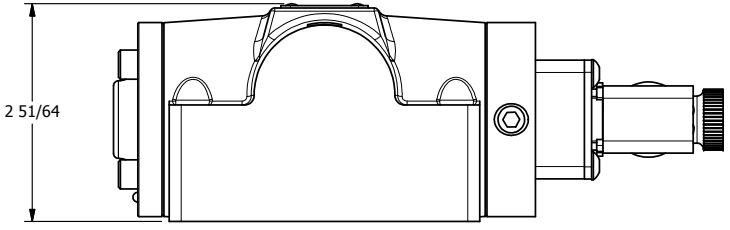

4

3

2

1

1/2"-14 NPT CONDUIT CONNECTION
18" LEAD, 3 WIRE

AAA
PRODUCTS
INTERNATIONAL

AAA PRODUCTS INTERNATIONAL
7114 Harry Hines Blvd
Dallas, TX 75235

TITLE: 1/2" SUBPLATE, SNGL SOL, 2 POS,
SPRING RTRN, MOLD-OVER,
DUST EXCLDR