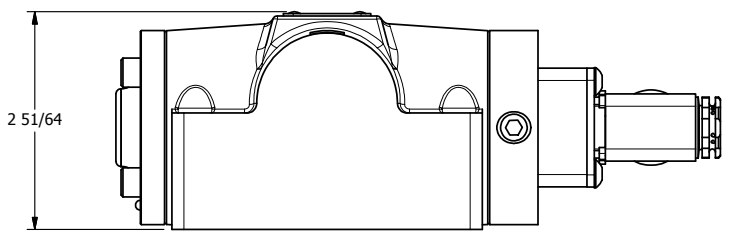

4

3

2

1

1/2"-14 NPT CONDUIT CONNECTION
18" LEAD, 3 WIRE

B

B

A

A

AAA PRODUCTS INTERNATIONAL
7114 Harry Hines Blvd
Dallas, TX 75235

TITLE: 1/2" SUBPLATE, SNGL SOL, 2 POS,
SPRING RTRN, MOLD-OVER, SIDE VENT

DRAWING NO.: DIM_ESO4PJ

4

3

2

1