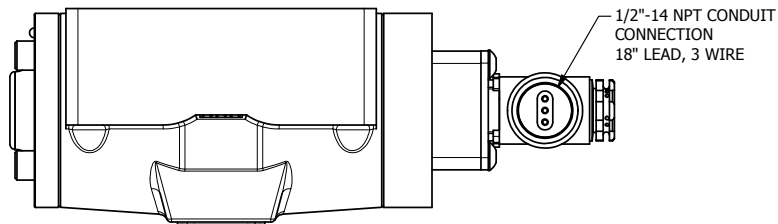

4

3

2

1

1/2"-14 NPT CONDUIT CONNECTION
18" LEAD, 3 WIRE

B

B

A

A

AAA PRODUCTS INTERNATIONAL
7114 Harry Hines Blvd
Dallas, TX 75235

TITLE: 1/2" SUBPLATE, SNGL SOL, 2 POS,
SPRING RTRN, MOLD-OVER, SIDE VENT

DRAWING NO.: DIM_ESO4PJ

4

3

2

1