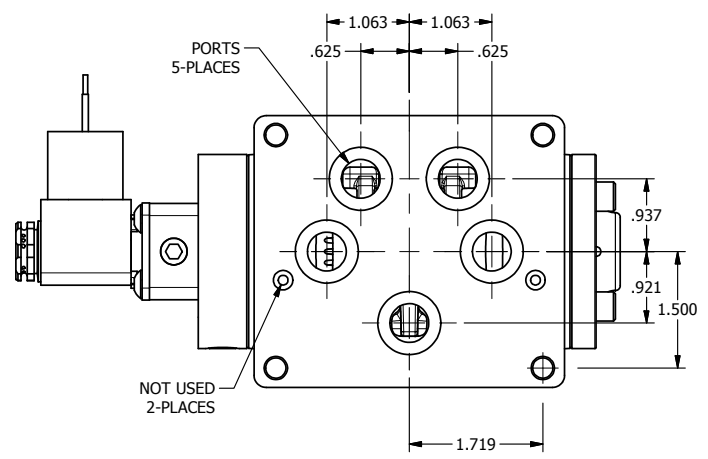

4

3

2

1

1/2"-14 NPT CONDUIT CONNECTION
18" LEAD, 3 WIRE

B

B

A

A

AAA PRODUCTS INTERNATIONAL
7114 Harry Hines Blvd
Dallas, TX 75235

TITLE: 1/2" SUBPLATE, SNGL SOL, 2 POS,
SPRING RTRN, MOLD-OVER, SIDE VENT

DRAWING NO.: DIM_ESO4PJ

4

3

2

1