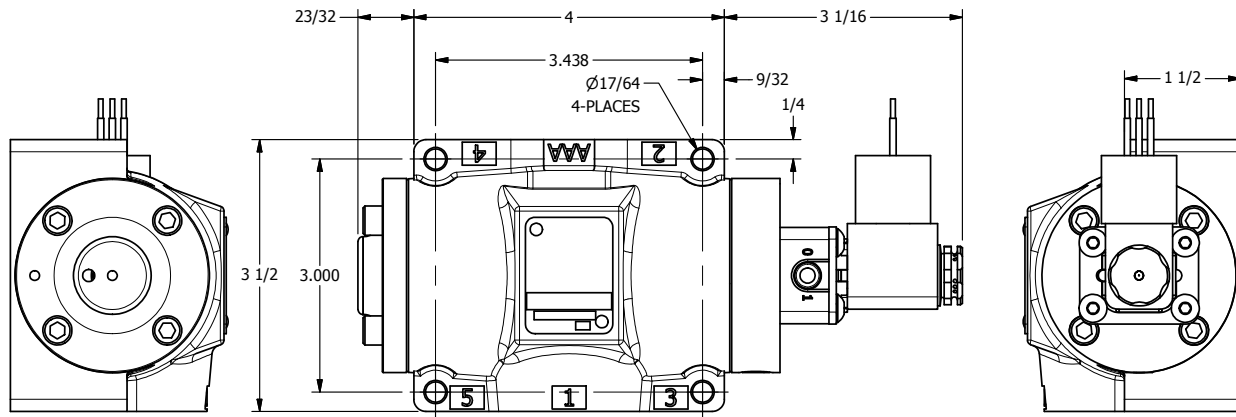

4

3

2

1

1/2"-14 NPT CONDUIT CONNECTION
18" LEAD, 3 WIRE

B

B

A

A

AAA PRODUCTS INTERNATIONAL
7114 Harry Hines Blvd
Dallas, TX 75235

TITLE: 1/2" SUBPLATE, SNGL SOL, 2 POS,
SPRING RTRN, MOLD-OVER, SIDE VENT

DRAWING NO.: DIM_ESO4PJ

4

3

2

1