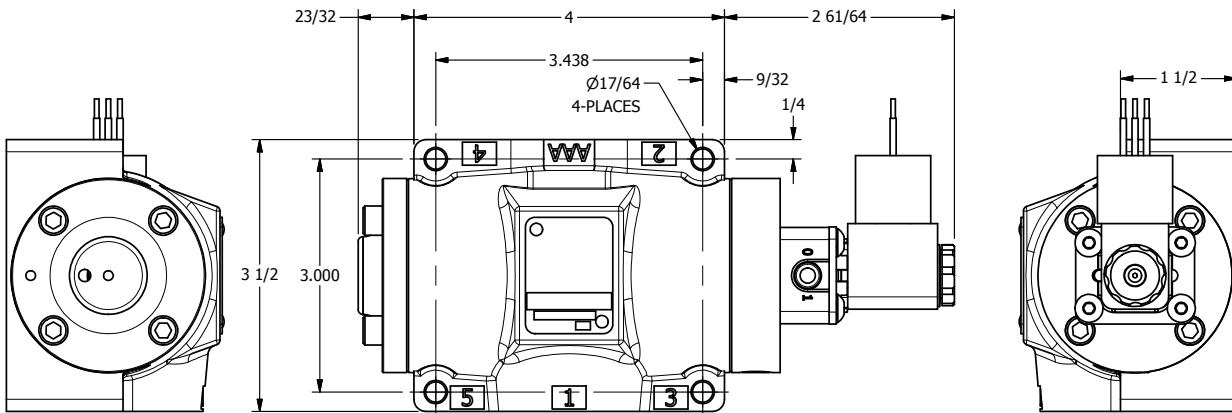

4

3

2

1

AAA
PRODUCTS
INTERNATIONAL
7114 Harry Hines Blvd
Dallas, TX 75235

TITLE: 1/2" SUBPLATE, SNGL SOL, 2 POS,
SPRING RTRN, MOLD-OVER

DRAWING NO.:
DIM_ESO4PJ

4