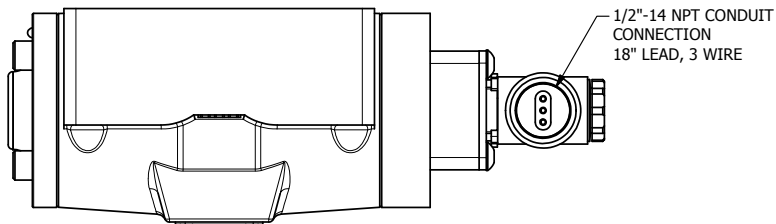

4

3

2

1

AAA
PRODUCTS
INTERNATIONAL
7114 Harry Hines Blvd
Dallas, TX 75235

TITLE: 1/2" SUBPLATE, SNGL SOL, 2 POS,
SPRING RTRN, MOLD-OVER

DRAWING NO.:
DIM_ESO4PJ

4