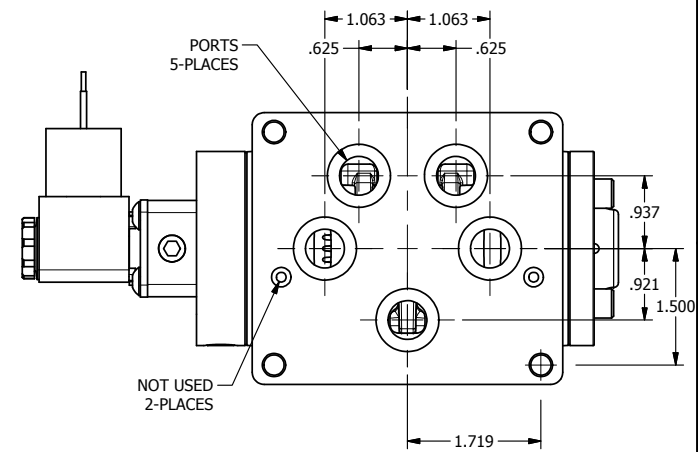

4

3

2

1

AAA
PRODUCTS
INTERNATIONAL
7114 Harry Hines Blvd
Dallas, TX 75235

TITLE: 1/2" SUBPLATE, SNGL SOL, 2 POS,
SPRING RTRN, MOLD-OVER

DRAWING NO.:
DIM_ESO4PJ

4