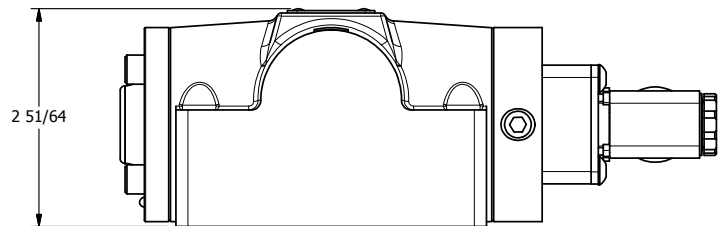

4

3

2

1

AAA
PRODUCTS
INTERNATIONAL
7114 Harry Hines Blvd
Dallas, TX 75235

TITLE: 1/2" SUBPLATE, SNGL SOL, 2 POS,
SPRING RTRN, MOLD-OVER

DRAWING NO.:
DIM_ESO4PJ

4