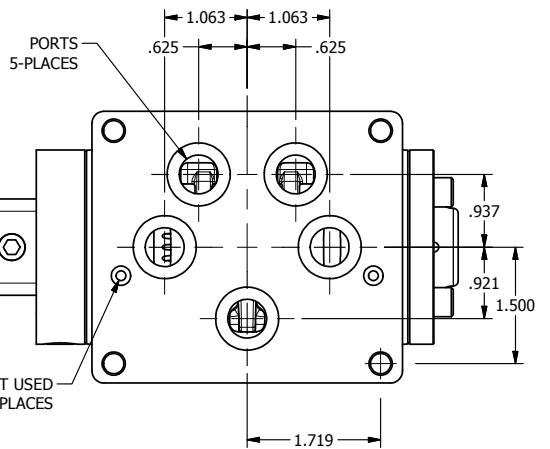

4

3

2

1

11mm/INDUSTRIAL TYPE B
DIN 43650 STYLE

23/32 4 3 1/16

3.438
Ø17/64
4-PLACES
9/32
1/4

1 1/2

PORTS
5-PLACES

NOT USED
2-PLACES

B

B

A

A

2 51/64

AAA
PRODUCTS
INTERNATIONAL

**AAA PRODUCTS
INTERNATIONAL**
7114 Harry Hines Blvd
Dallas, TX 75235

TITLE: 1/2" SUBPLATE, SNGL SOL, 2 POS,
SPRING RTRN, SIDE VENT

DRAWING NO.:
DIM_ESO4PC

4

3

2

1

THE INFORMATION CONTAINED WITHIN THIS DOCUMENT IS PROPRIETARY TO AAA PRODUCTS AND MAY NOT BE DISCLOSED WITHOUT PRIOR WRITTEN CONSENT