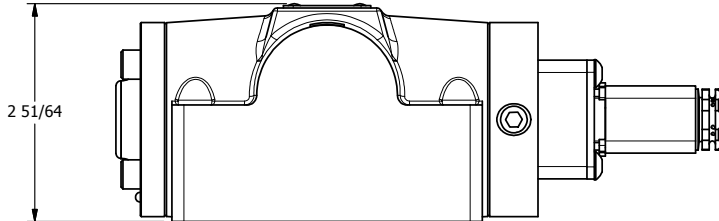

4

3

2

1

11mm/INDUSTRIAL TYPE B
DIN 43650 STYLE

23/32 4 3 1/16

3.438
Ø17/64
4-PLACES
9/32
1/4

1 1/2

PORTS
5-PLACES

NOT USED
2-PLACES

B

B

A

A

2 51/64

AAA
PRODUCTS
INTERNATIONAL

**AAA PRODUCTS
INTERNATIONAL**
7114 Harry Hines Blvd
Dallas, TX 75235

TITLE: 1/2" SUBPLATE, SNGL SOL, 2 POS,
SPRING RTRN, SIDE VENT

DRAWING NO.:
DIM_ESO4PC

4

3

2

1

THE INFORMATION CONTAINED WITHIN THIS DOCUMENT IS PROPRIETARY TO AAA PRODUCTS AND MAY NOT BE DISCLOSED WITHOUT PRIOR WRITTEN CONSENT