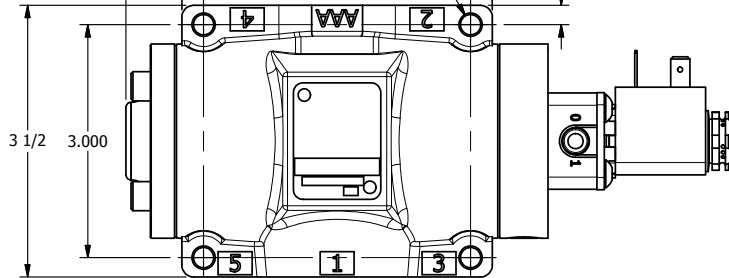

4

3

2

1

11mm/INDUSTRIAL TYPE B
DIN 43650 STYLE

23/32 4 3 1/16

3.438
Ø17/64
4-PLACES
9/32
1/4

1 1/2

PORTS
5-PLACES

NOT USED
2-PLACES

B

B

A

A

2 51/64

AAA
PRODUCTS
INTERNATIONAL

**AAA PRODUCTS
INTERNATIONAL**
7114 Harry Hines Blvd
Dallas, TX 75235

TITLE: 1/2" SUBPLATE, SNGL SOL, 2 POS,
SPRING RTRN, SIDE VENT

DRAWING NO.:
DIM_ESO4PC

4

3

2

1

THE INFORMATION CONTAINED WITHIN THIS DOCUMENT IS PROPRIETARY TO AAA PRODUCTS AND MAY NOT BE DISCLOSED WITHOUT PRIOR WRITTEN CONSENT