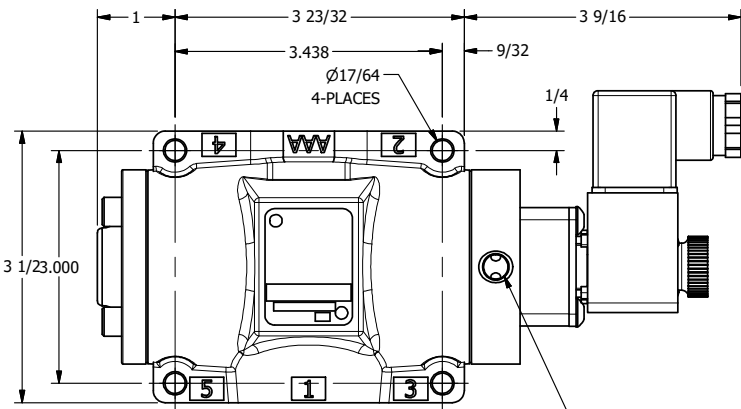

4

3

2

1

3/8" CORD GRIP DIN CAP INCLUDED  
FORM A, ACC. TO EN 175301-803,  
ISO 4400

B

B

1/8" NPTF EXTERNAL  
PILOT PORT

1 1/2

PORTS  
5-PLACES

NOT USED  
2-PLACES

A

A

2 51/64

4

3

2

**AAA**  
PRODUCTS  
INTERNATIONAL

**AAA PRODUCTS  
INTERNATIONAL**  
7114 Harry Hines Blvd  
Dallas, TX 75235

TITLE: 1/2" SUBPLATE, SNGL SOL, 2 POS,  
SPR RTRN, INTR SAFE,  
DUST EXCLDR, EXT PILOT

DRAWING NO.:  
DIM\_ESO4PALZ