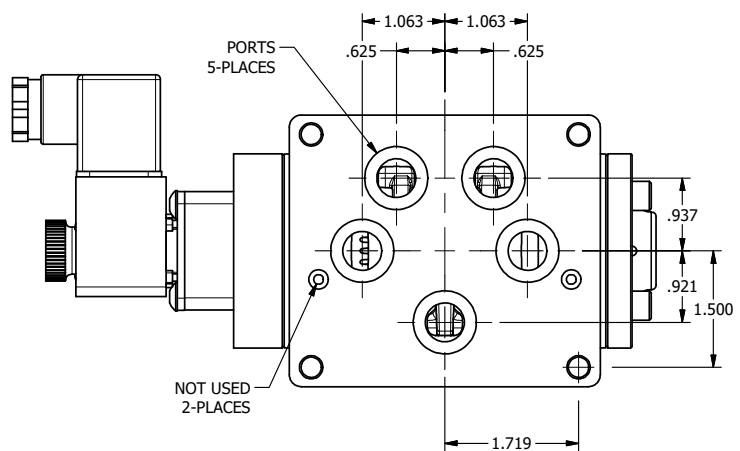

4

3

2

1

3/8" CORD GRIP DIN CAP INCLUDED  
FORM A, ACC. TO EN 175301-803,  
ISO 4400

B

B

1/8" NPTF EXTERNAL  
PILOT PORT

1 1/2

PORTS  
5-PLACES

NOT USED  
2-PLACES

A

A

2 51/64

4

3

2

**AAA**  
PRODUCTS  
INTERNATIONAL

**AAA PRODUCTS  
INTERNATIONAL**  
7114 Harry Hines Blvd  
Dallas, TX 75235

TITLE: 1/2" SUBPLATE, SNGL SOL, 2 POS,  
SPR RTRN, INTR SAFE,  
DUST EXCLDR, EXT PILOT

DRAWING NO.:  
DIM\_ESO4PALZ