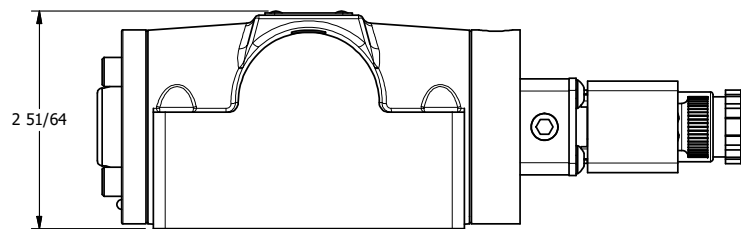

1 1/2

PORTS  
5-PLACES

NOT USED  
2-PLACES

A

A

2 51/64

4

3

2

**AAA**  
PRODUCTS  
INTERNATIONAL

**AAA PRODUCTS  
INTERNATIONAL**  
7114 Harry Hines Blvd  
Dallas, TX 75235

TITLE: 1/2" SUBPLATE, SNGL SOL, 2 POS,  
SPR RTRN, INTR SAFE,  
DUST EXCLDR, EXT PILOT

DRAWING NO.:  
DIM\_ESO4PALZ