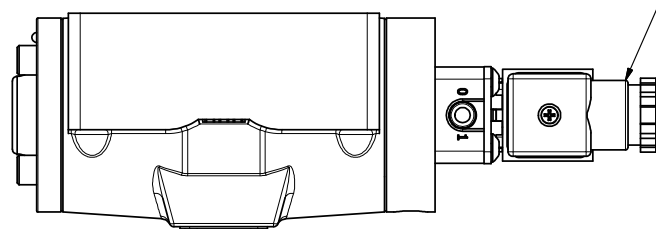

4

3

2

1

3/8" CORD GRIP DIN CAP INCLUDED  
FORM A, ACC. TO EN 175301-803,  
ISO 4400

B

B

1/8" NPTF EXTERNAL  
PILOT PORT

1 1/2

PORTS  
5-PLACES

NOT USED  
2-PLACES

A

A

2 51/64

4

3