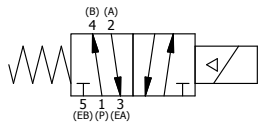

3/8" CORD GRIP DIN CAP INCLUDED  
FORM A, ACC. TO EN 175301-803,  
ISO 4400

PORTS  
5-PLACES

NOT USED  
2-PLACES

**AAA**  
PRODUCTS  
INTERNATIONAL

**AAA PRODUCTS  
INTERNATIONAL**  
7114 Harry Hines Blvd  
Dallas, TX 75235

TITLE: 1/2" SUBPLATE, SNGL SOL, 2 POS,  
SPR RTRN, INTRINSICALLY SAFE,  
24VDC, DUST EXCLDR

DRAWING NO.:  
DIM\_ESO4PAL

THE INFORMATION CONTAINED WITHIN THIS DOCUMENT IS PROPRIETARY TO AAA PRODUCTS AND MAY NOT BE DISCLOSED WITHOUT PRIOR WRITTEN CONSENT